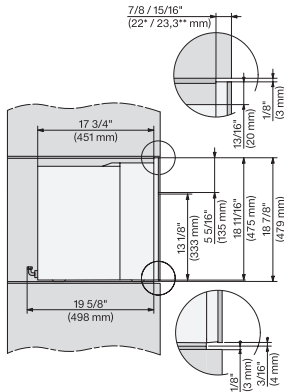

CVA 7775

Built-in coffee machine with DirectWater

Perfectly combinable design with CoffeeSelect + AutoDescal for highest demands.

CVA7775, CVA7875, installation drawing, side view, 30 Inch, Flush inset *(Footnote)

7/8" – 22* mm – Glass, 15/16" – 23.3** mm – Stainless steel