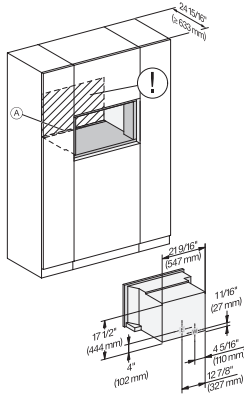

CVA 7775

Built-in coffee machine with DirectWater

Perfectly combinable design with CoffeeSelect + AutoDescal for highest demands.

CVA7775, CVA7875, installation drawing, 30 Inch, Flush insert

A – Cut-out (1 1/2" x 20" / 38 mm x 508 mm) in the bottom of the cabinet for power cord and ventilation, – Electrical and water supplies are recommended to be placed in adjacent cabinetry., Additional cabinet depth is required when placing the electrical and water supplies behind the appliance., E = Electric connection, W = Water connection