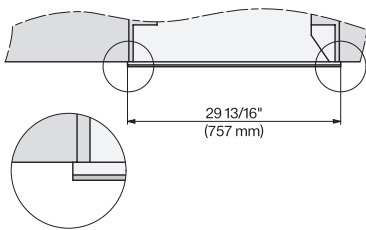

7/8" – 22* mm – Glass, 15/16" – 23.3** mm – Stainless steel

CVA7370, CVA7775, CVA7875, installation drawing, view from above, 30 Inch, Flush inset

CVA7370, CVA7775, CVA7875, installation drawing, view from above, 30 Inch, Flush inset

CVA7370, CVA7775, CVA7875, installation drawing, view from above, 30 Inch, Flush inset

CVA7370, CVA7775, CVA7875, installation drawing, view from above, 30 Inch, Flush inset

CVA7370, CVA7775, CVA7875, installation drawing, built in, 30 Inch, Flush inset

A – Cut-out (1 1/2" x 20" / 38 mm x 508 mm) in the bottom of the cabinet for power cord and ventilation, – Electrical and water supplies are recommended to be placed in adjacent cabinetry., Additional cabinet depth is required when placing the electrical and water supplies behind the appliance., E = Electric connection, W = Water connection

CVA7370, side view, 30 Inch, Proud

7/8" – 22* mm – Glass, 15/16" – 23.3** mm – Stainless steel

CVA7775, CVA7875, side view, 30 Inch, Proud

7/8" – 22* mm – Glass, 15/16" – 23.3** mm – Stainless steel

CVA7370, CVA7775, CVA7875, installation drawing, view from above, 30 Inch, Proud