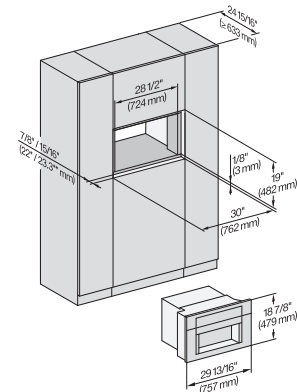

Appliance width in in.(mm)	29 7/8 (757)
Appliance height in in.(mm)	18 7/8 (479)
Appliance depth in in.(mm)	18 7/8 (478)
Depth with door open in in.(cm)	48 3/4 (123.8)
Total connected load in kW	1.45
Voltage in V	120
Fuse rating in A	15
Number of phases	1
Power rating in standby mode in W	0.8
Power rating in networked standby in W	1.4
Time until automatic switch to standby in min	20
Length of electrical wire in ft (m)	6 (2.0)
Time until automatic switch to networked standby in min	20

7/8" – 22* mm – Glass, 15/16" – 23.3** mm – Stainless steel

CVA7370, CVA7775, CVA7875, installation drawing, view from above, 30 Inch, Flush inset

CVA7370, CVA7775, CVA7875, installation drawing, view from above, 30 Inch, Flush inset

CVA7370, CVA7775, CVA7875, installation drawing, view from above, 30 Inch, Flush inset

CVA7370, CVA7775, CVA7875, installation drawing, view from above, 30 Inch, Flush inset

CVA7370, CVA7775, CVA7875, installation drawing, built in, 30 Inch, Flush inset

CVA7370, side view, 30 Inch, Proud

7/8" – 22* mm – Glass, 15/16" – 23.3** mm – Stainless steel

CVA7775, CVA7875, side view, 30 Inch, Proud

7/8" – 22* mm – Glass, 15/16" – 23.3** mm – Stainless steel

CVA7370, CVA7775, CVA7875, installation drawing, view from above, 30 Inch, Proud