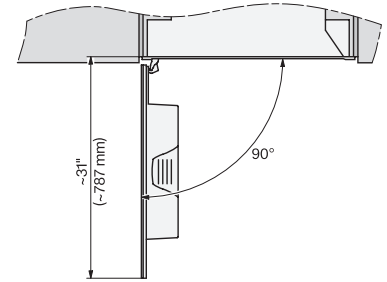

Appliance width in in.(mm)	29 7/8 (757)
Appliance height in in.(mm)	18 7/8 (479)
Appliance depth in in.(mm)	18 7/8 (478)
Depth with door open in in.(cm)	48 3/4 (123.8)
Total connected load in kW	1.45
Voltage in V	120
Fuse rating in A	15
Number of phases	1
Power rating in standby mode in W	0.8
Power rating in networked standby in W	1.4
Time until automatic switch to standby in min	20
Length of electrical wire in ft (m)	6 (2.0)
Time until automatic switch to networked standby in min	20

7/8" – 22* mm – Glass, 15/16" – 23.3** mm – Stainless steel

CVA7370, CVA7775, CVA7875, installation drawing, view from above, 30 Inch, Flush inset

CVA7370, CVA7775, CVA7875, installation drawing, view from above, 30 Inch, Flush inset

CVA7370, CVA7775, CVA7875, installation drawing, view from above, 30 Inch, Flush inset

CVA7370, CVA7775, CVA7875, installation drawing, view from above, 30 Inch, Flush inset

CVA7370, CVA7775, CVA7875, installation drawing, built in, 30 Inch, Flush inset