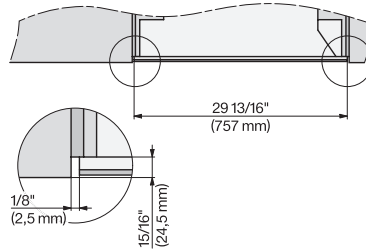

Appliance width in in.(mm)	29 7/8 (757)
Appliance height in in.(mm)	18 7/8 (479)
Appliance depth in in.(mm)	18 7/8 (478)
Depth with door open in in.(cm)	48 3/4 (123.8)
Total connected load in kW	1.45
Voltage in V	120
Fuse rating in A	15
Number of phases	1
Power rating in standby mode in W	0.8
Power rating in networked standby in W	1.4
Time until automatic switch to standby in min	20
Length of electrical wire in ft (m)	6 (2.0)
Time until automatic switch to networked standby in min	20

7/8" – 22* mm – Glass, 15/16" – 23.3** mm – Stainless steel

CVA7370, CVA7775, CVA7875, installation drawing, view from above, 30 Inch, Flush inset

CVA7370, CVA7775, CVA7875, installation drawing, view from above, 30 Inch, Flush inset

CVA7370, CVA7775, CVA7875, installation drawing, view from above, 30 Inch, Flush inset

CVA7370, CVA7775, CVA7875, installation drawing, view from above, 30 Inch, Flush inset

CVA7370, CVA7775, CVA7875, installation drawing, built in, 30 Inch, Flush inset

CVA7370, side view, 30 Inch, Proud

7/8" – 22* mm – Glass, 15/16" – 23.3** mm – Stainless steel

CVA7775, CVA7875, side view, 30 Inch, Proud

7/8" – 22* mm – Glass, 15/16" – 23.3** mm – Stainless steel

CVA7370, CVA7775, CVA7875, installation drawing, view from above, 30 Inch, Proud