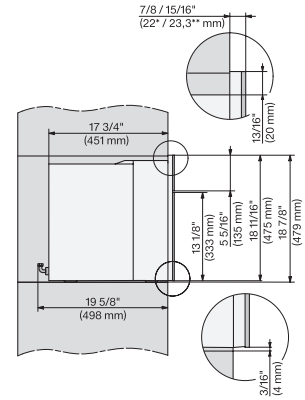

7/8" – 22* mm – Glass, 15/16" – 23.3** mm – Stainless steel

CVA7370, CVA7775, CVA7875, installation drawing, view from above, 30 Inch, Flush inset

CVA7370, CVA7775, CVA7875, installation drawing, view from above, 30 Inch, Flush inset

CVA7370, CVA7775, CVA7875, installation drawing, view from above, 30 Inch, Flush inset

CVA7370, CVA7775, CVA7875, installation drawing, view from above, 30 Inch, Flush inset

CVA7370, CVA7775, CVA7875, installation drawing, built in, 30 Inch, Flush inset

A – Cut-out (1 1/2" x 20" / 38 mm x 508 mm) in the bottom of the cabinet for power cord and ventilation, – Electrical and water supplies are recommended to be placed in adjacent cabinetry., Additional cabinet depth is required when placing the electrical and water supplies behind the appliance., E = Electric connection, W = Water connection

CVA7370, side view, 30 Inch, Proud

7/8" – 22* mm – Glass, 15/16" – 23.3** mm – Stainless steel

CVA7775, CVA7875, side view, 30 Inch, Proud

7/8" – 22* mm – Glass, 15/16" – 23.3** mm – Stainless steel

CVA7370, CVA7775, CVA7875, installation drawing, view from above, 30 Inch, Proud