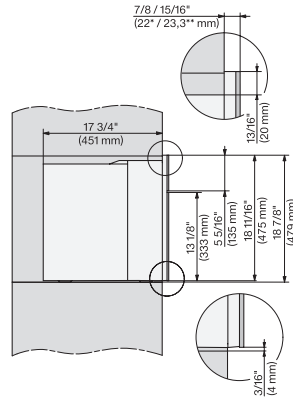

7/8" – 22* mm – Glass, 15/16" – 23.3** mm – Stainless steel

CVA7370, CVA7775, CVA7875, installation drawing, view from above, 30 Inch, Flush inset

CVA7370, CVA7775, CVA7875, installation drawing, view from above, 30 Inch, Flush inset

CVA7370, CVA7775, CVA7875, installation drawing, view from above, 30 Inch, Flush inset

CVA7370, CVA7775, CVA7875, installation drawing, view from above, 30 Inch, Flush inset

CVA7370, CVA7775, CVA7875, installation drawing, built in, 30 Inch, Flush inset

A – Cut-out (1 1/2" x 20" / 38 mm x 508 mm) in the bottom of the cabinet for power cord and ventilation, – Electrical and water supplies are recommended to be placed in adjacent cabinetry., Additional cabinet depth is required when placing the electrical and water supplies behind the appliance., E = Electric connection, W = Water connection

CVA7370, side view, 30 Inch, Proud

7/8" – 22* mm – Glass, 15/16" – 23.3** mm – Stainless steel

CVA7775, CVA7875, side view, 30 Inch, Proud

7/8" – 22* mm – Glass, 15/16" – 23.3** mm – Stainless steel

CVA7370, CVA7775, CVA7875, installation drawing, view from above, 30 Inch, Proud