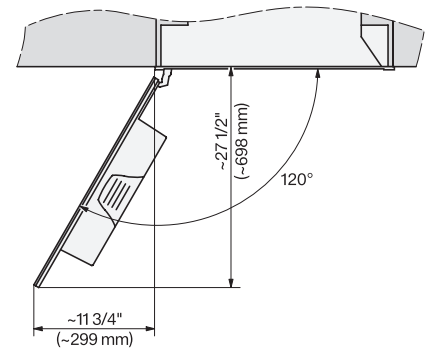

CVA 7775

Built-in coffee machine with DirectWater

Perfectly combinable design with CoffeeSelect + AutoDescal for highest demands.

A – Cut-out (1 1/2" x 20" / 38 mm x 508 mm) in the bottom of the cabinet for power cord and ventilation, – Electrical and water supplies are recommended to be placed in adjacent cabinetry., Additional cabinet depth is required when placing the electrical and water supplies behind the appliance., E = Electric connection, W = Water connection

7/8" – 22* mm – Glass, 15/16" – 23.3** mm – Stainless steel

7/8" – 22* mm – Glass, 15/16" – 23.3** mm – Stainless steel