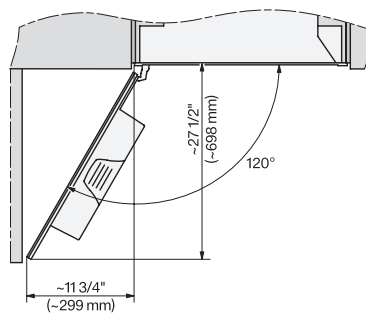

Appliance width in in.(mm)	29 7/8 (757)
Appliance height in in.(mm)	18 7/8 (479)
Appliance depth in in.(mm)	18 7/8 (478)
Depth with door open in in.(cm)	48 3/4 (123.8)
Total connected load in kW	1.45
Voltage in V	120
Fuse rating in A	15
Number of phases	1
Power rating in standby mode in W	0.8
Power rating in networked standby in W	1.4
Time until automatic switch to standby in min	20
Length of electrical wire in ft (m)	6 (2.0)
Time until automatic switch to networked standby in min	20

7/8" – 22* mm – Glass, 15/16" – 23.3** mm – Stainless steel

CVA7370, CVA7775, CVA7875, installation drawing, view from above, 30 Inch, Flush inset

CVA7370, CVA7775, CVA7875, installation drawing, view from above, 30 Inch, Flush inset

CVA7370, CVA7775, CVA7875, installation drawing, view from above, 30 Inch, Flush inset

CVA7370, CVA7775, CVA7875, installation drawing, view from above, 30 Inch, Flush inset

CVA7370, CVA7775, CVA7875, installation drawing, built in, 30 Inch, Flush inset

CVA7370, side view, 30 Inch, Proud

7/8" – 22* mm – Glass, 15/16" – 23.3** mm – Stainless steel

CVA7775, CVA7875, side view, 30 Inch, Proud

7/8" – 22* mm – Glass, 15/16" – 23.3** mm – Stainless steel

CVA7370, CVA7775, CVA7875, installation drawing, view from above, 30 Inch, Proud