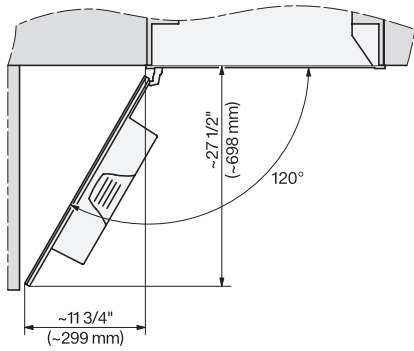

CVA7370, CVA7775, CVA7875, installation drawing, view from above, 30 Inch, Proud

CVA 7775

Built-in coffee machine with DirectWater

Perfectly combinable design with CoffeeSelect + AutoDescal for highest demands.