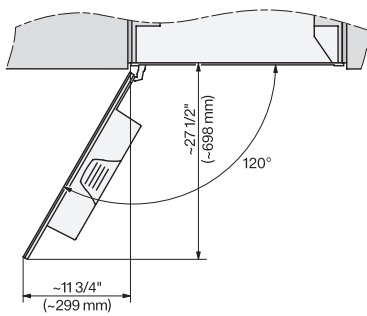

Appliance width in in.(mm)	29 7/8 (757)
Appliance height in in.(mm)	18 7/8 (479)
Appliance depth in in.(mm)	18 7/8 (478)
Depth with door open in in.(cm)	48 3/4 (123.8)
Total connected load in kW	1.45
Voltage in V	120
Fuse rating in A	15
Number of phases	1
Power rating in standby mode in W	0.8
Power rating in networked standby in W	1.4
Time until automatic switch to standby in min	20
Length of electrical wire in ft (m)	6 (2.0)
Time until automatic switch to networked standby in min	20

7/8" – 22* mm – Glass, 15/16" – 23.3** mm – Stainless steel

CVA7370, CVA7775, CVA7875, installation drawing, view from above, 30 Inch, Flush inset

CVA7370, CVA7775, CVA7875, installation drawing, view from above, 30 Inch, Flush inset

CVA7370, CVA7775, CVA7875, installation drawing, view from above, 30 Inch, Flush inset

CVA7370, CVA7775, CVA7875, installation drawing, view from above, 30 Inch, Flush inset

CVA7370, CVA7775, CVA7875, installation drawing, built in, 30 Inch, Flush inset

CVA7370, side view, 30 Inch, Proud

7/8" – 22* mm – Glass, 15/16" – 23.3** mm – Stainless steel

CVA7775, CVA7875, side view, 30 Inch, Proud

7/8" – 22* mm – Glass, 15/16" – 23.3** mm – Stainless steel

CVA7370, CVA7775, CVA7875, installation drawing, view from above, 30 Inch, Proud