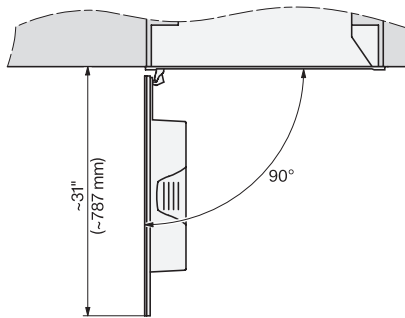

7/8" – 22* mm – Glass, 15/16" – 23.3** mm – Stainless steel

CVA7370, CVA7775, CVA7875, installation drawing, view from above, 30 Inch, Flush inset

CVA7370, CVA7775, CVA7875, installation drawing, view from above, 30 Inch, Flush inset

A – Cut-out (1 1/2" x 20" / 38 mm x 508 mm) in the bottom of the cabinet for power cord and ventilation, – Electrical and water supplies are recommended to be placed in adjacent cabinetry., Additional cabinet depth is required when placing the electrical and water supplies behind the appliance., E = Electric connection, W = Water connection

CVA7370, side view, 30 Inch, Proud

7/8" – 22* mm – Glass, 15/16" – 23.3** mm – Stainless steel

CVA7775, CVA7875, side view, 30 Inch, Proud

7/8" – 22* mm – Glass, 15/16" – 23.3** mm – Stainless steel

CVA7370, CVA7775, CVA7875, installation drawing, view from above, 30 Inch, Proud

CVA7370, CVA7775, CVA7875, installation drawing, view from above, 30 Inch, Flush

CVA7370, CVA7775, CVA7875, installation drawing, view from above, 30 Inch, Proud

CVA 7775

Built-in coffee machine with DirectWater