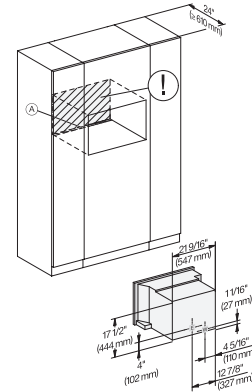

CVA7370, CVA7775, CVA7875, installation drawing, view from above, 30 Inch, Proud

CVA7775, CVA7875, installation drawing, installation, 30 Inch, Proud

A – Cut-out (1 1/2" x 20" / 38 mm x 508 mm) in the bottom of the cabinet for power cord and ventilation, – Electrical and water supplies are recommended to be placed in adjacent cabinetry, Additional cabinet depth is required when placing the electrical and water supplies behind the appliance, E = Electric connection, W = Water connection