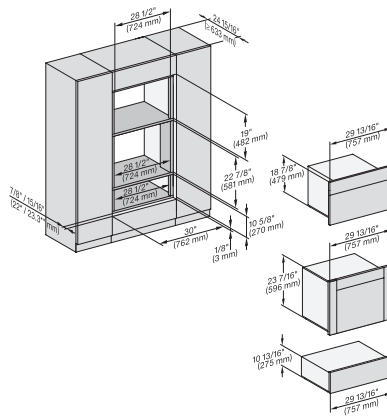

H 6x60 B/BP, DGC 686x AM+ EBA 6808; H 6x70 BM, ESW 6x80, DGC 676x, DGC 7x7x, EBA 7868, ESW7x80, Installation drawing, NA