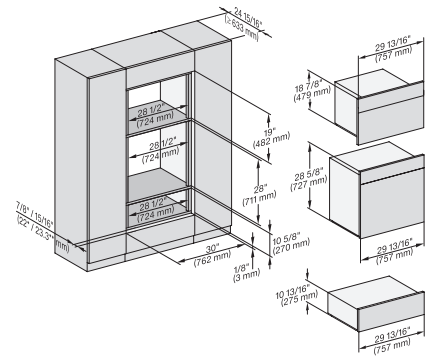

H 656x, H 6x60, DGC686x+EBA 6808, H 6x70, DGC 676x, DGC7x7x, EBA7868, H 7xxx, Fitti Combi, Install drawi, Flush inset, NA