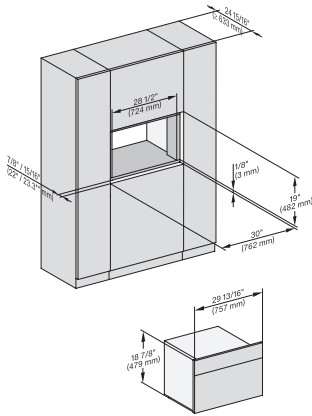

DGC 7470

30" Compact Combi-Steam Oven XL

for steam cooking, baking, roasting with networking + BrilliantLight.

installation 30 inch Flush inset BM30, installation drawing, NA

7/8" – 22* mm – Glas, 15/16" – 23.3** mm – Edelstahl