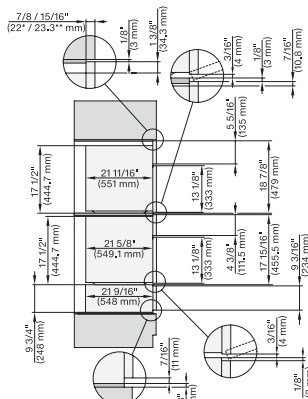

installation 30 inch Proud BM30, installation drawing, NA

H 6560 B + EBA 6808, H 6x60 BP + EBA 6808, H 6x70 BM, DGC 7xxx, EBA 78xx, EBA 78x8, H 7xxx Combi, Install drawing, Flush inset, NA

7/8" – 22* mm – Glas, 15/16" – 23.3** mm – Edelstahl

H 6x80 BP, H 6x70 BM, H 6x80-2BP, DGC 7x7x, H 7xxx Combi, Installation drawing, Flush inset, NA

7/8" – 22* mm – Glas, 15/16" – 23.3** mm – Edelstahl

H 6x70 BM, H 6x00 BM + EBA 6808, ESW 6x85, DGC7x7x, EBA7848, H7xxx, ESW7x70 Combi, Installation drawing, Flush inset, NA