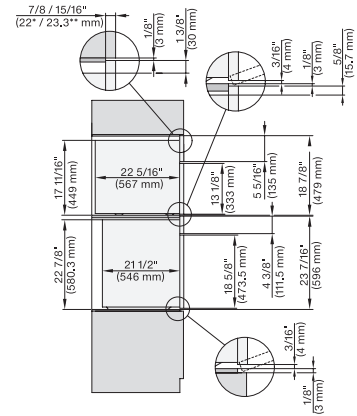

side view 30 inch Proud DGC30 XL, installation drawing, NA

7/8" – 22* mm – Glass, 15/16" – 23.3** mm – Stainless steel

installation 30 inch Proud DGC30 XL, installation drawing, NA

A – Cut-out (19 1/16" x 19 11/16" / 40 mm x 500 mm) in the bottom of the cabinet for power cord and ventilation, – Electrical and water supplies are recommended to be placed in adjacent cabinetry, Additional cabinet depth is required when placing the electrical and water supplies behind the appliance., E = Electric connection, W = Water connection, L = 9' 10 1/8" (3,000 mm), WW = Waste water connection, L = 9' 10 1/8" (3,000 mm), The top end of the drain hose to the inlet of the odor trap must not be higher than 19 11/16" (500 mm).

DGC 7470

30" Compact Combi-Steam Oven XL

for steam cooking, baking, roasting with networking + BrilliantLight.

side view, 30 inch Flush inset DGC30_XL, installation drawing, NA

7/8" – 22* mm – Glass, 15/16" – 23.3** mm – Stainless steel

installation 30 inch Flush inset DGC30_XL, installation drawing, NA

A – Cut-out (1 9/16" x 19 11/16" / 40 mm x 500 mm) in the bottom of the cabinet for power cord and ventilation, – Electrical and water supplies are recommended to be placed in adjacent cabinetry., Additional cabinet depth is required when placing the electrical and water supplies behind the appliance., E = Electric connection, W = Water connection, L = 9' 10 1/8" (3,000 mm), WW = Waste water connection, L = 9' 10 1/8" (3,000 mm), The top end of the drain hose to the inlet of the odor trap must not be higher than 19 11/16" (500 mm).

DGC7xx0(X), H7x6xBP+EBA7848, side view, 30 Zoll, Flush inset, combi, XL, 650S

7/8" – 22* mm – Glass, 15/16" – 23.3** mm – Stainless steel

DGC7x7(X), H7x8x(X)BP, side view, 30 Zoll, Flush inset, combi, XL, 650