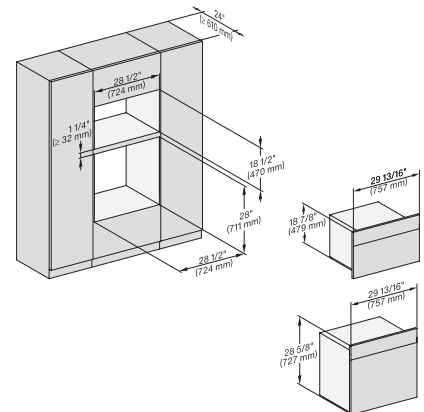

H6x80BP, H6x70BM, H6x80-2BP, DGC7x7x, H7x70BM, H2x80BP, H7x80BP(X), Fitting Combi, Installation drawing, Proud, NA