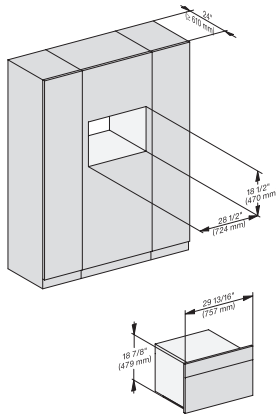

installation 30 inch Proud BM30, installation drawing, NA