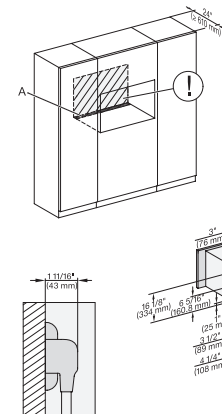

(H6560B, H6x60BP, DGC686xAM) + EBA6808; H6x70BM, DGC676x, NA7000, Fitting Combi wide front, Installation drawing, Proud

(H6560 B, H6x60 BP, DGC686x AM) + EBA6808, H6x70 BM, DGC676x, ESW6x80, NA7000 Fitting Combi w. front, drawing, Proud, NA

side view 30 inch Proud DGC30 XL, installation drawing, NA

7/8" – 22* mm – Glass, 15/16" – 23.3** mm – Stainless steel

installation 30 inch Proud DGC30 XL, installation drawing, NA

A – Cut-out (19 1/16" x 19 11/16" / 40 mm x 500 mm) in the bottom of the cabinet for power cord and ventilation, – Electrical and water supplies are recommended to be placed in adjacent cabinetry, Additional cabinet depth is required when placing the electrical and water supplies behind the appliance., E = Electric connection, W = Water connection, L = 9' 10 1/8" (3,000 mm), WW = Waste water connection, L = 9' 10 1/8" (3,000 mm), The top end of the drain hose to the inlet of the odor trap must not be higher than 19 11/16" (500 mm).

DGC7xx0(X), H7x6xBP+EBA7848, side view, 30 Zoll, Flush inset, combi, XL, 650S

7/8" – 22* mm – Glass, 15/16" – 23.3** mm – Stainless steel

DGC7x7(X), H7x8x(X)BP, side view, 30 Zoll, Flush inset, combi, XL, 650

7/8" – 22* mm – Glass, 15/16" – 23.3** mm – Stainless steel

DGC7x7(X), H7x70BM(X), H7x40BM+EBA7848, ESW7x80, side view, 30 Zoll, Flush inset, combi, 450S

7/8" – 22* mm – Glass, 15/16" – 23.3** mm – Stainless steel