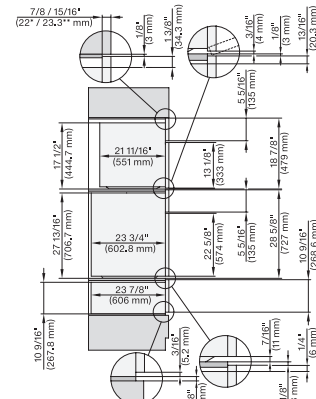

H 6x80 BP, H 6x70 BM, H 6x80-2BP, DGC 7x7x, H 7xxx Combi, Installation drawing, Flush inset, NA

7/8" – 22* mm – Glas, 15/16" – 23.3** mm – Edelstahl

H 6x70 BM, H 6x00 BM + EBA 6808, ESW 6x85, DGC7x7x, EBA7848, H7xxx, ESW7x70 Combi, Installation drawing, Flush inset, NA

7/8" – 22* mm – Glas, 15/16" – 23.3** mm – Edelstahl

H 6x70 BM, ESW 6x85, DGC7xxx, H7x7x, ESW 7x70 Combi, Installation drawing, Flush inset, Flush inset, NA

7/8" – 22* mm – Glas, 15/16" – 23.3** mm – Edelstahl

H 6x70 BM, ESW 6x80, DGC7xxx, H7x70, ESW 7x80 Combi, Installation drawing, Flush inset, Flush inset, NA

7/8" – 22* mm – Glas, 15/16" – 23.3** mm – Edelstahl

(H 6560 B, H 6x60 BP) + EBA6808; H 6x70, ESW 6x80, H7xxx, EBA7868, ESW7x80 Combi, Installation drawing, Flush inset, NA

7/8" – 22* mm – Glas, 15/16" – 23.3** mm – Edelstahl

H 6x80 BP, H 6x70 BM, ESW 6x80, H 6x80-2BP, DGC7xxx, H 7xxx, ESW 7x80 Combi, Installation drawing, Flush inset, NA

7/8" – 22* mm – Glas, 15/16" – 23.3** mm – Edelstahl