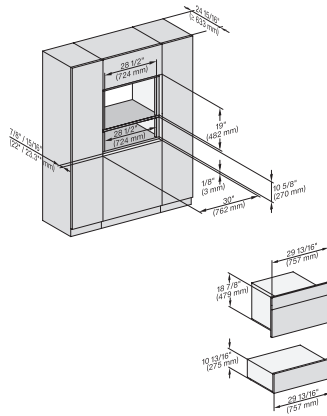

H 6x70 BM, ESW 6x80, DGC7x7x, H7x7x, ESW7x80 Fitting Combi, Installation drawing, Flush inset, NA