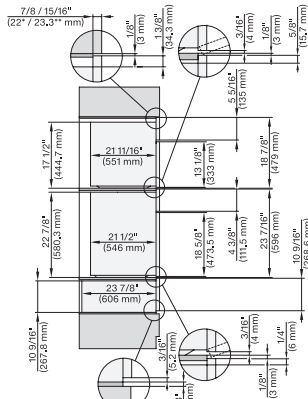

H 6x80 BP, H 6x70 BM, H 6x80-2BP, DGC 7x7x, H 7xxx Combi, Installation drawing, Flush inset, NA

7/8" – 22* mm – Glas, 15/16" – 23.3** mm – Edelstahl

H 6x70 BM, H 6x00 BM + EBA 6808, ESW 6x85, DGC7x7x, EBA7848, H7xxx, ESW7x70 Combi, Installation drawing, Flush inset, NA

7/8" – 22* mm – Glas, 15/16" – 23.3** mm – Edelstahl

H 6x70 BM, ESW 6x85, DGC7xxx, H7x7x, ESW 7x70 Combi, Installation drawing, Flush inset, Flush inset, NA

7/8" – 22* mm – Glas, 15/16" – 23.3** mm – Edelstahl

H 6x70 BM, ESW 6x80, DGC7xxx, H7x70, ESW 7x80 Combi, Installation drawing, Flush inset, Flush inset, NA

7/8" – 22* mm – Glas, 15/16" – 23.3** mm – Edelstahl

(H 6560 B, H 6x60 BP) + EBA6808; H 6x70, ESW 6x80, H7xxx, EBA7868, ESW7x80 Combi, Installation drawing, Flush inset, NA

7/8" – 22* mm – Glas, 15/16" – 23.3** mm – Edelstahl

H 6x80 BP, H 6x70 BM, ESW 6x80, H 6x80-2BP, DGC7xxx, H 7xxx, ESW 7x80 Combi, Installation drawing, Flush inset, NA

7/8" – 22* mm – Glas, 15/16" – 23.3** mm – Edelstahl