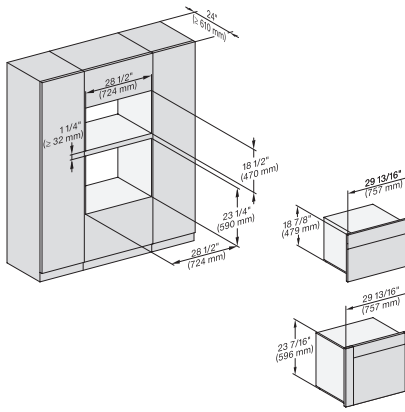

(H6560B, H6x60BP, DGC686xAM)+EBA6808, H6x70 BM, DGC676x, DGC7x70, H7x6xBP+EBA7868, Fitting Combi, Installation, Proud, NA