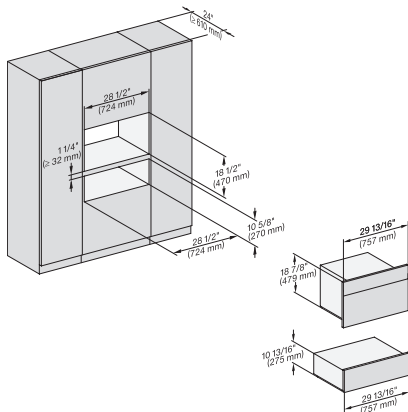

H 6x70 BM, ESW 6x80, DGC7x70X, H7x70BM, ESW7x80, Fitting Combi, Installation drawing, Proud, NA