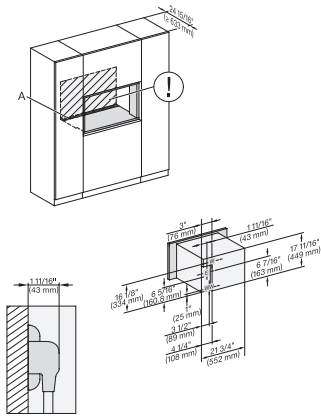

side view 30 inch Proud DGC30 XL, installation drawing, NA

7/8" – 22* mm – Glass, 15/16" – 23.3** mm – Stainless steel

installation 30 inch Proud DGC30 XL, installation drawing, NA

A – Cut-out (19 1/16" x 19 11/16" / 40 mm x 500 mm) in the bottom of the cabinet for power cord and ventilation, – Electrical and water supplies are recommended to be placed in adjacent cabinetry, Additional cabinet depth is required when placing the electrical and water supplies behind the appliance., E = Electric connection, W = Water connection, L = 9' 10 1/8" (3,000 mm), WW = Waste water connection, L = 9' 10 1/8" (3,000 mm), The top end of the drain hose to the inlet of the odor trap must not be higher than 19 11/16" (500 mm).

DGC 7470

30" Compact Combi-Steam Oven XL

for steam cooking, baking, roasting with networking + BrilliantLight.

side view, 30 inch Flush inset DGC30_XL, installation drawing, NA

7/8" – 22* mm – Glass, 15/16" – 23.3** mm – Stainless steel

installation 30 inch Flush inset DGC30_XL, installation drawing, NA

A – Cut-out (1 9/16" x 19 11/16" / 40 mm x 500 mm) in the bottom of the cabinet for power cord and ventilation, – Electrical and water supplies are recommended to be placed in adjacent cabinetry., Additional cabinet depth is required when placing the electrical and water supplies behind the appliance., E = Electric connection, W = Water connection, L = 9' 10 1/8" (3,000 mm), WW = Waste water connection, L = 9' 10 1/8" (3,000 mm), The top end of the drain hose to the inlet of the odor trap must not be higher than 19 11/16" (500 mm).

DGC7xx0(X), H7x6xBP+EBA7848, side view, 30 Zoll, Flush inset, combi, XL, 650S

7/8" – 22* mm – Glass, 15/16" – 23.3** mm – Stainless steel

DGC7x7(X), H7x8x(X)BP, side view, 30 Zoll, Flush inset, combi, XL, 650