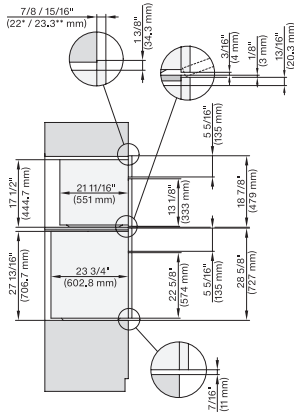

DGC 7470

30" Compact Combi-Steam Oven XL

for steam cooking, baking, roasting with networking + BrilliantLight.

H 6x80 BP, H 6x70 BM, H 6x80-2BP, DGC7x7x, H7x70BM, H7x80BPX, Combi, Installation drawing, Proud, NA

7/8" – 22* mm – Glas, 15/16" – 23.3** mm – Edelstahl