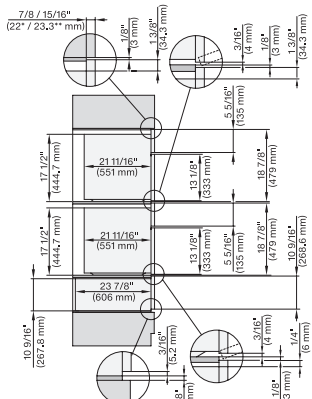

H 6x80 BP, H 6x70 BM, H 6x80-2BP, DGC 7x7x, H 7xxx Combi, Installation drawing, Flush inset, NA

7/8" – 22* mm – Glas, 15/16" – 23.3** mm – Edelstahl

H 6x70 BM, H 6x00 BM + EBA 6808, ESW 6x85, DGC7x7x, EBA7848, H7xxx, ESW7x70 Combi, Installation drawing, Flush inset, NA

7/8" – 22* mm – Glas, 15/16" – 23.3** mm – Edelstahl

H 6x70 BM, ESW 6x85, DGC7xxx, H7x7x, ESW 7x70 Combi, Installation drawing, Flush inset, Flush inset, NA

7/8" – 22* mm – Glas, 15/16" – 23.3** mm – Edelstahl

H 6x70 BM, ESW 6x80, DGC7xxx, H7x70, ESW 7x80 Combi, Installation drawing, Flush inset, Flush inset, NA

7/8" – 22* mm – Glas, 15/16" – 23.3** mm – Edelstahl

(H 6560 B, H 6x60 BP) + EBA6808; H 6x70, ESW 6x80, H7xxx, EBA7868, ESW7x80 Combi, Installation drawing, Flush inset, NA

7/8" – 22* mm – Glas, 15/16" – 23.3** mm – Edelstahl

H 6x80 BP, H 6x70 BM, ESW 6x80, H 6x80-2BP, DGC7xxx, H 7xxx, ESW 7x80 Combi, Installation drawing, Flush inset, NA

7/8" – 22* mm – Glas, 15/16" – 23.3** mm – Edelstahl