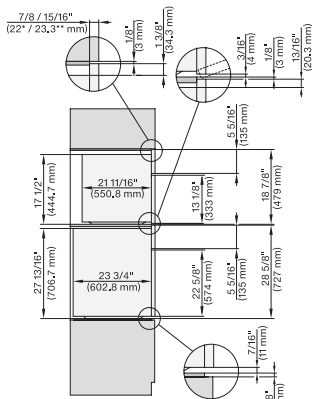

H 6x80 BP, H 6x70 BM, H 6x80-2BP, DGC 7x7x, H 7xxx Combi, Installation drawing, Flush inset, NA

7/8" – 22* mm – Glas, 15/16" – 23.3** mm – Edelstahl