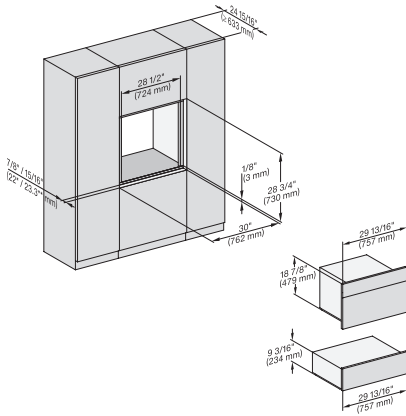

DGC 7470

30" Compact Combi-Steam Oven XL

for steam cooking, baking, roasting with networking + BrilliantLight.

H 6x70 BM, ESW 6x85, DGC7x7x, H7x7x, Exx7x70 Fitting Combi, Installation drawing, Flush inset, NA