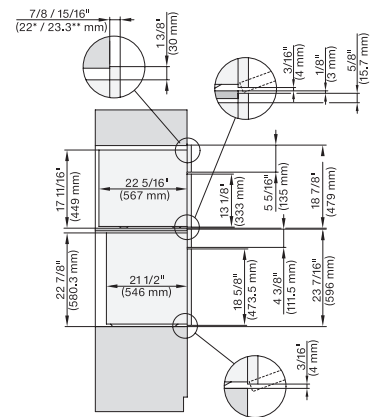

installation 30 inch Flush inset DGC30_XL, installation drawing, NA

A – Cut-out (1 9/16" x 19 11/16" / 40 mm x 500 mm) in the bottom of the cabinet for power cord and ventilation, – Electrical and water supplies are recommended to be placed in adjacent cabinetry., Additional cabinet depth is required when placing the electrical and water supplies behind the appliance., E = Electric connection, W = Water connection, L = 9' 10 1/8" (3,000 mm), WW = Waste water connection, L = 9' 10 1/8" (3,000 mm), The top end of the drain hose to the inlet of the odor trap must not be higher than 19 11/16" (500 mm).

DGC7xx0(X), H7x6xBP+EBA7848, side view, 30 Zoll, Flush inset, combi, XL, 650S

7/8" – 22* mm – Glass, 15/16" – 23.3** mm – Stainless steel

DGC7x7(X), H7x8x(X)BP, side view, 30 Zoll, Flush inset, combi, XL, 650

7/8" – 22* mm – Glass, 15/16" – 23.3** mm – Stainless steel

DGC7x7(X), H7x70BM(X), H7x40BM+EBA7848, ESW7x80, side view, 30 Zoll, Flush inset, combi, 450S

7/8" – 22* mm – Glass, 15/16" – 23.3** mm – Stainless steel

DGC7xxx(X), H7x6x+EBA7868, side view, 30 Zoll, Proud, combi, XL; 650S

7/8" – 22* mm – Glass, 15/16" – 23.3** mm – Stainless steel