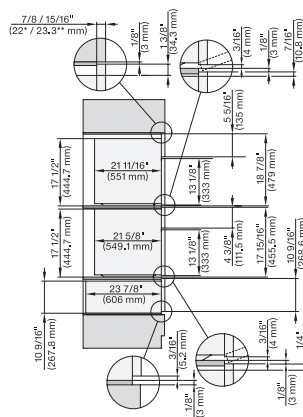

installation 30 inch Flush inset DGC30_XL, installation drawing, NA

A – Cut-out (1 9/16" x 19 11/16" / 40 mm x 500 mm) in the bottom of the cabinet for power cord and ventilation, – Electrical and water supplies are recommended to be placed in adjacent cabinetry., Additional cabinet depth is required when placing the electrical and water supplies behind the appliance., E = Electric connection, W = Water connection, L = 9' 10 1/8" (3,000 mm), WW = Waste water connection, L = 9' 10 1/8" (3,000 mm), The top end of the drain hose to the inlet of the odor trap must not be higher than 19 11/16" (500 mm).

DGC7xx0(X), H7x6xBP+EBA7848, side view, 30 Zoll, Flush inset, combi, XL, 650S

7/8" – 22* mm – Glass, 15/16" – 23.3** mm – Stainless steel

DGC7x7(X), H7x8x(X)BP, side view, 30 Zoll, Flush inset, combi, XL, 650

7/8" – 22* mm – Glass, 15/16" – 23.3** mm – Stainless steel

DGC7x7(X), H7x70BM(X), H7x40BM+EBA7848, ESW7x80, side view, 30 Zoll, Flush inset, combi, 450S

7/8" – 22* mm – Glass, 15/16" – 23.3** mm – Stainless steel

DGC7xxx(X), H7x6x+EBA7868, side view, 30 Zoll, Proud, combi, XL; 650S

7/8" – 22* mm – Glass, 15/16" – 23.3** mm – Stainless steel