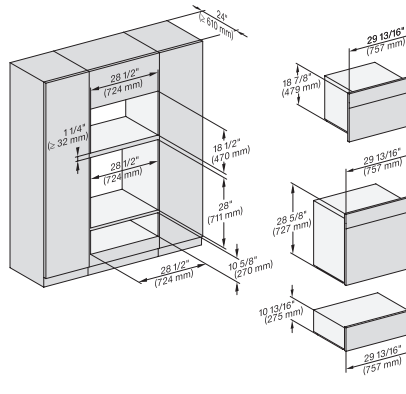

H 6x80 BP, H 6x70 BM, ESW 6x80, H 6x80-2BP, NA7000 Fitting Combi, Installation drawing, Proud, NA
<https://miele-mms.de.miele.net/mms/admin/forward.php#>