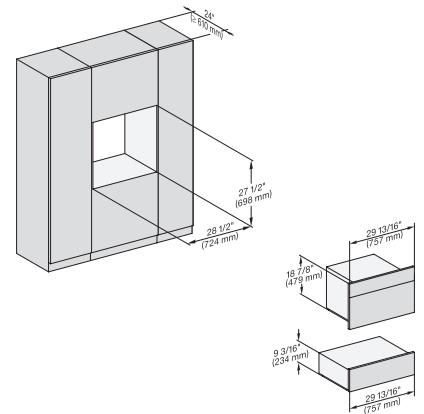

H6x70BM, ESW6x85, DGC7x7x, H7x70BM(X), ESW7x70, Fitting Combi, Installation drawing, Proud, NA