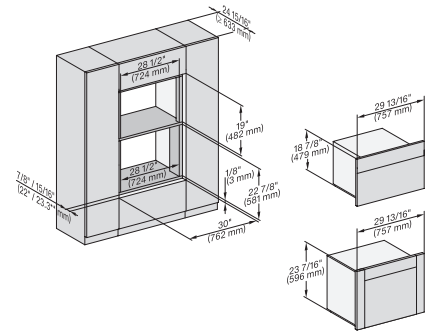

DGC 7470

30" Compact Combi-Steam Oven XL

for steam cooking, baking, roasting with networking + BrilliantLight.

7/8" – 22* mm – Glas, 15/16" – 23.3* mm – Edelstahl