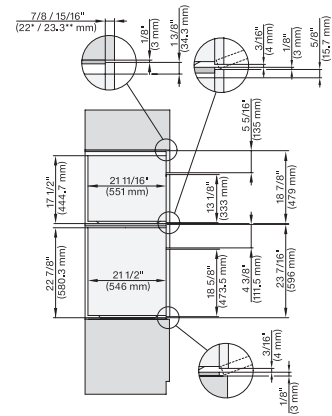

H 6560 B + EBA 6808, H 6x60 BP + EBA 6808, H 6x70 BM, DGC 7xxx, EBA 78xx, EBA 78x8, H 7xxx Combi, Install drawing, Flush inset, NA

7/8" – 22* mm – Glas, 15/16" – 23.3** mm – Edelstahl