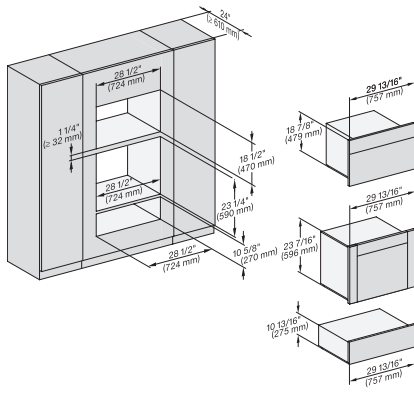

(H6560 B, H6x60 BP, DGC686x AM) + EBA6808, H6x70 BM, DGC676x, ESW6x80, NA7000 Fitting Combi w. front, drawing, Proud, NA