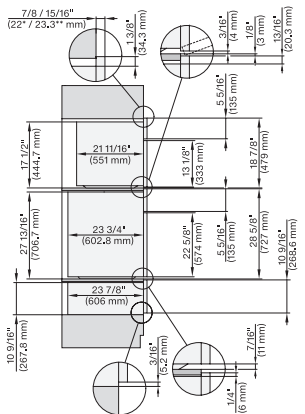

7/8" – 22* mm – Glas, 15/16" – 23.3** mm – Edelstahl

H6x70BM, ESW6x85, DGC7x7x, H7x70BM, ESW7x70, EVS7670, Combi, Installation drawing, Proud, Flush inset, NA

7/8" – 22* mm – Glas, 15/16" – 23.3** mm – Edelstahl

H6x70BM, ESW6x80, DGC7x7x(X), H7x70BM, ESW7x80, Combi, Installation drawing, Proud, Flush inset, NA

7/8" – 22* mm – Glas, 15/16" – 23.3** mm – Edelstahl

(H6560B, H6x60BP)+EBA6808, H6x70BM, ESW6x80, H7x6xBP+EBA7868, H7x70BM(X), ESW7x80, Combi, Installation drawing, Proud, Flush inset, NA

7/8" – 22* mm – Glas, 15/16" – 23.3** mm – Edelstahl

H6x80(2)BP, H6x70BM, ESW6x80, DGC7x7x(X), H7x70BM(X), H7x80BP, ESW7x80, Combi, Installation drawing, Proud, Flush inset,

7/8" – 22* mm – Glas, 15/16" – 23.3** mm – Edelstahl

DGC7xx0(X), H7x6xBP+EBA7848, side view, 30 Zoll, Flush inset, combi, XL, 650S

7/8" – 22* mm – Glass, 15/16" – 23.3** mm – Stainless steel

DGC7x7(X), H7x8x(X)BP, side view, 30 Zoll, Flush inset, combi, XL, 650