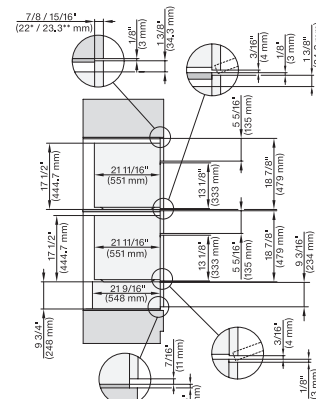

H 6x80 BP, H 6x70 BM, H 6x80-2BP, DGC 7x7x, H 7xxx Combi, Installation drawing, Flush inset, NA

7/8" – 22* mm – Glas, 15/16" – 23.3** mm – Edelstahl

H 6x70 BM, H 6x00 BM + EBA 6808, ESW 6x85, DGC7x7x, EBA7848, H7xxx, ESW7x70 Combi, Installation drawing, Flush inset, NA

7/8" – 22* mm – Glas, 15/16" – 23.3** mm – Edelstahl

H 6x70 BM, ESW 6x85, DGC7xxx, H7x7x, ESW 7x70 Combi, Installation drawing, Flush inset, Flush inset, NA

7/8" – 22* mm – Glas, 15/16" – 23.3** mm – Edelstahl