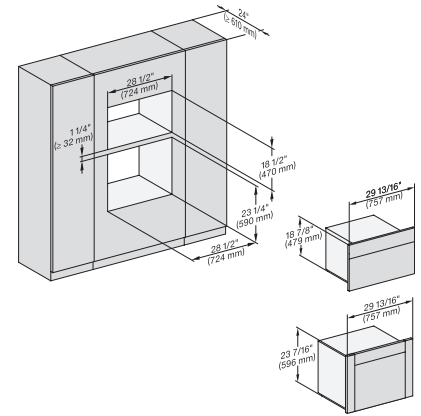

(H6560B, H6x60BP, DGC686xAM) + EBA6808; H6x70BM, DGC676x, NA7000, Fitting Combi wide front, Installation drawing, Proud