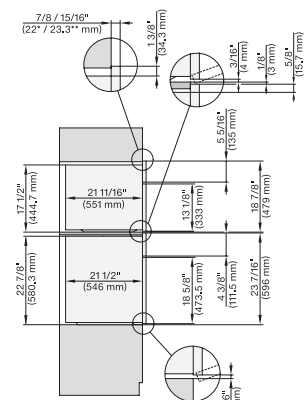

H 6x80 BP, H 6x70 BM, ESW 6x80, H 6x80-2BP, DGC7xxx, H7xxxBM/BMx/BP/BPx, H2x80BP, ESW7x80, Installation drawing, NA

H6560B + EBA6808, H6x60BP + EBA6808, H6x70BM, DGC7xxxx+EBA7484, H7xxx+EBA7686, Combi, Installation drawing, Proud, NA

7/8" – 22* mm – Glas, 15/16" – 23.3* mm – Edelstahl