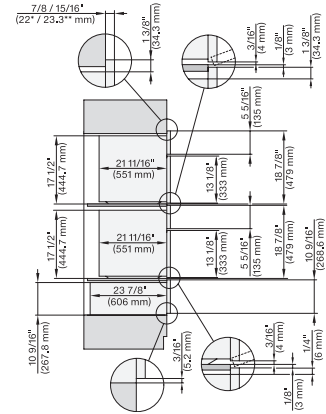

7/8" – 22* mm – Glas, 15/16" – 23.3* mm – Edelstahl

DGC 7470

30" Compact Combi-Steam Oven XL

for steam cooking, baking, roasting with networking + BrilliantLight.

H 6x80 BP, H 6x70 BM, H 6x80-2BP, DGC7x7x, H7x70BM, H7x80BPX, Combi, Installation drawing, Proud, NA

7/8" – 22* mm – Glas, 15/16" – 23.3** mm – Edelstahl

H6x70BM, ESW6x85, DGC7x7x, H7x70BM, ESW7x70, EVS7670, Combi, Installation drawing, Proud, Flush inset, NA

7/8" – 22* mm – Glas, 15/16" – 23.3** mm – Edelstahl

H6x70BM, ESW6x80, DGC7x7x(X), H7x70BM, ESW7x80, Combi, Installation drawing, Proud, Flush inset, NA

7/8" – 22* mm – Glas, 15/16" – 23.3** mm – Edelstahl

(H6560B, H6x60BP)+EBA6808, H6x70BM, ESW6x80, H7x6xBP+EBA7868, H7x70BM(X), ESW7x80, Combi, Installation drawing, Proud, Flush inset, NA

7/8" – 22* mm – Glas, 15/16" – 23.3** mm – Edelstahl

H6x80(2)BP, H6x70BM, ESW6x80, DGC7x7x(X), H7x70BM(X), H7x80BP, ESW7x80, Combi, Installation drawing, Proud, Flush inset,

7/8" – 22* mm – Glas, 15/16" – 23.3** mm – Edelstahl