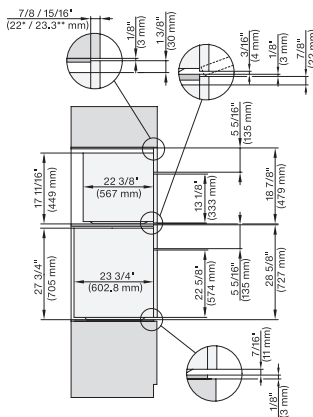

side view 30 inch Proud DGC30 XL, installation drawing, NA

7/8" – 22* mm – Glass, 15/16" – 23.3** mm – Stainless steel

installation 30 inch Proud DGC30 XL, installation drawing, NA

A – Cut-out (19 1/16" x 19 11/16" / 40 mm x 500 mm) in the bottom of the cabinet for power cord and ventilation, – Electrical and water supplies are recommended to be placed in adjacent cabinetry, Additional cabinet depth is required when placing the electrical and water supplies behind the appliance., E = Electric connection, W = Water connection, L = 9' 10 1/8" (3,000 mm), WW = Waste water connection, L = 9' 10 1/8" (3,000 mm), The top end of the drain hose to the inlet of the odor trap must not be higher than 19 11/16" (500 mm).

DGC 7470

30" Compact Combi-Steam Oven XL

for steam cooking, baking, roasting with networking + BrilliantLight.

side view, 30 inch Flush inset DGC30_XL, installation drawing, NA

7/8" – 22* mm – Glass, 15/16" – 23.3** mm – Stainless steel

installation 30 inch Flush inset DGC30_XL, installation drawing, NA

A – Cut-out (1 9/16" x 19 11/16" / 40 mm x 500 mm) in the bottom of the cabinet for power cord and ventilation, – Electrical and water supplies are recommended to be placed in adjacent cabinetry., Additional cabinet depth is required when placing the electrical and water supplies behind the appliance., E = Electric connection, W = Water connection, L = 9' 10 1/8" (3,000 mm), WW = Waste water connection, L = 9' 10 1/8" (3,000 mm), The top end of the drain hose to the inlet of the odor trap must not be higher than 19 11/16" (500 mm).

DGC7xx0(X), H7x6xBP+EBA7848, side view, 30 Zoll, Flush inset, combi, XL, 650S

7/8" – 22* mm – Glass, 15/16" – 23.3** mm – Stainless steel

DGC7x7(X), H7x8x(X)BP, side view, 30 Zoll, Flush inset, combi, XL, 650