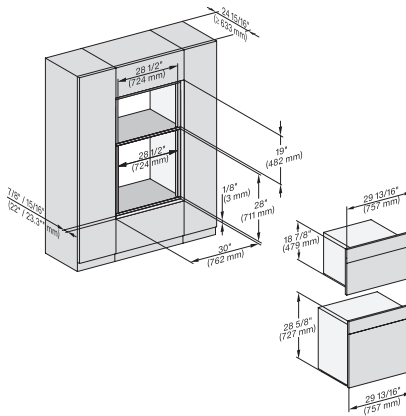

H 6x80 BP, H 6x70 BM, H 6x80-2BP, DGC7x7x, H7xxx Fitting Combi, Installation drawing, Flush inset, NA