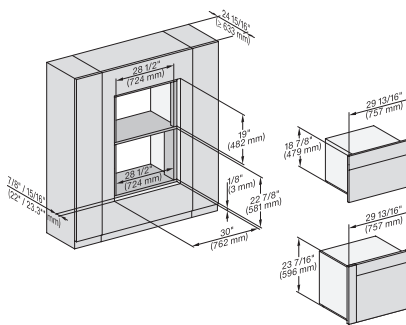

DGC 7470

30" Compact Combi-Steam Oven XL

for steam cooking, baking, roasting with networking + BrilliantLight.

7/8" – 22* mm – Glas, 15/16" – 23.3* mm – Edelstahl