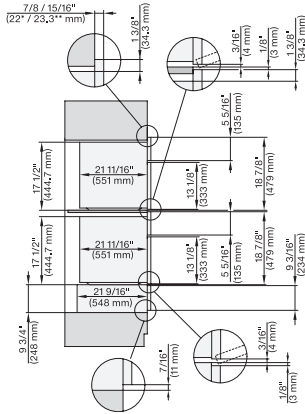

7/8" – 22* mm – Glas, 15/16" – 23.3* mm – Edelstahl

DGC 7470

30" Compact Combi-Steam Oven XL

for steam cooking, baking, roasting with networking + BrilliantLight.

H 6x80 BP, H 6x70 BM, H 6x80-2BP, DGC7x7x, H7x70BM, H7x80BPX, Combi, Installation drawing, Proud, NA

7/8" – 22* mm – Glas, 15/16" – 23.3** mm – Edelstahl

H6x70BM, ESW6x85, DGC7x7x, H7x70BM, ESW7x70, EVS7670, Combi, Installation drawing, Proud, Flush inset, NA

7/8" – 22* mm – Glas, 15/16" – 23.3** mm – Edelstahl

H6x70BM, ESW6x80, DGC7x7x(X), H7x70BM, ESW7x80, Combi, Installation drawing, Proud, Flush inset, NA

7/8" – 22* mm – Glas, 15/16" – 23.3** mm – Edelstahl

(H6560B, H6x60BP)+EBA6808, H6x70BM, ESW6x80, H7x6xBP+EBA7868, H7x70BM(X), ESW7x80, Combi, Installation drawing, Proud, Flush inset, NA

7/8" – 22* mm – Glas, 15/16" – 23.3** mm – Edelstahl

H6x80(2)BP, H6x70BM, ESW6x80, DGC7x7x(X), H7x70BM(X), H7x80BP, ESW7x80, Combi, Installation drawing, Proud, Flush inset,

7/8" – 22* mm – Glas, 15/16" – 23.3** mm – Edelstahl