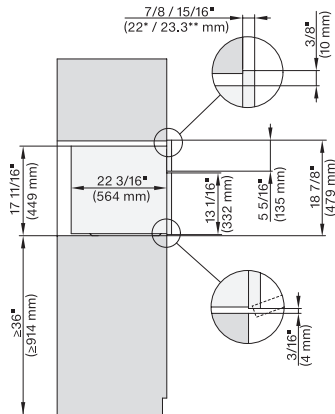

side view 30 inch Proud DGC30 XL, installation drawing, NA

7/8" – 22* mm – Glass, 15/16" – 23.3** mm – Stainless steel