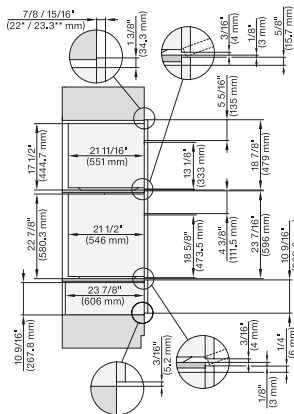

7/8" – 22* mm – Glas, 15/16" – 23.3** mm – Edelstahl

H6x70BM, ESW6x85, DGC7x7x, H7x70BM, ESW7x70, EVS7670, Combi, Installation drawing, Proud, Flush inset, NA

7/8" – 22* mm – Glas, 15/16" – 23.3** mm – Edelstahl

H6x70BM, ESW6x80, DGC7x7x(X), H7x70BM, ESW7x80, Combi, Installation drawing, Proud, Flush inset, NA

7/8" – 22* mm – Glas, 15/16" – 23.3** mm – Edelstahl

(H6560B, H6x60BP)+EBA6808, H6x70BM, ESW6x80, H7x6xBP+EBA7868, H7x70BM(X), ESW7x80, Combi, Installation drawing, Proud, Flush inset, NA

7/8" – 22* mm – Glas, 15/16" – 23.3** mm – Edelstahl

H6x80(2)BP, H6x70BM, ESW6x80, DGC7x7x(X), H7x70BM(X), H7x80BP, ESW7x80, Combi, Installation drawing, Proud, Flush inset,

7/8" – 22* mm – Glas, 15/16" – 23.3** mm – Edelstahl

DGC7xx0(X), H7x6xBP+EBA7848, side view, 30 Zoll, Flush inset, combi, XL, 650S

7/8" – 22* mm – Glass, 15/16" – 23.3** mm – Stainless steel

DGC7x7(X), H7x8x(X)BP, side view, 30 Zoll, Flush inset, combi, XL, 650