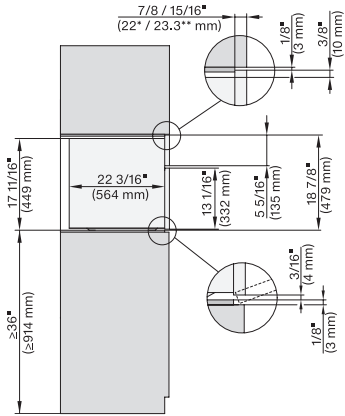

DGC 7470

30" Compact Combi-Steam Oven XL

for steam cooking, baking, roasting with networking + BrilliantLight.

side view, 30 inch Flush inset DGC30_XL, installation drawing, NA

7/8" – 22* mm – Glass, 15/16" – 23.3** mm – Stainless steel