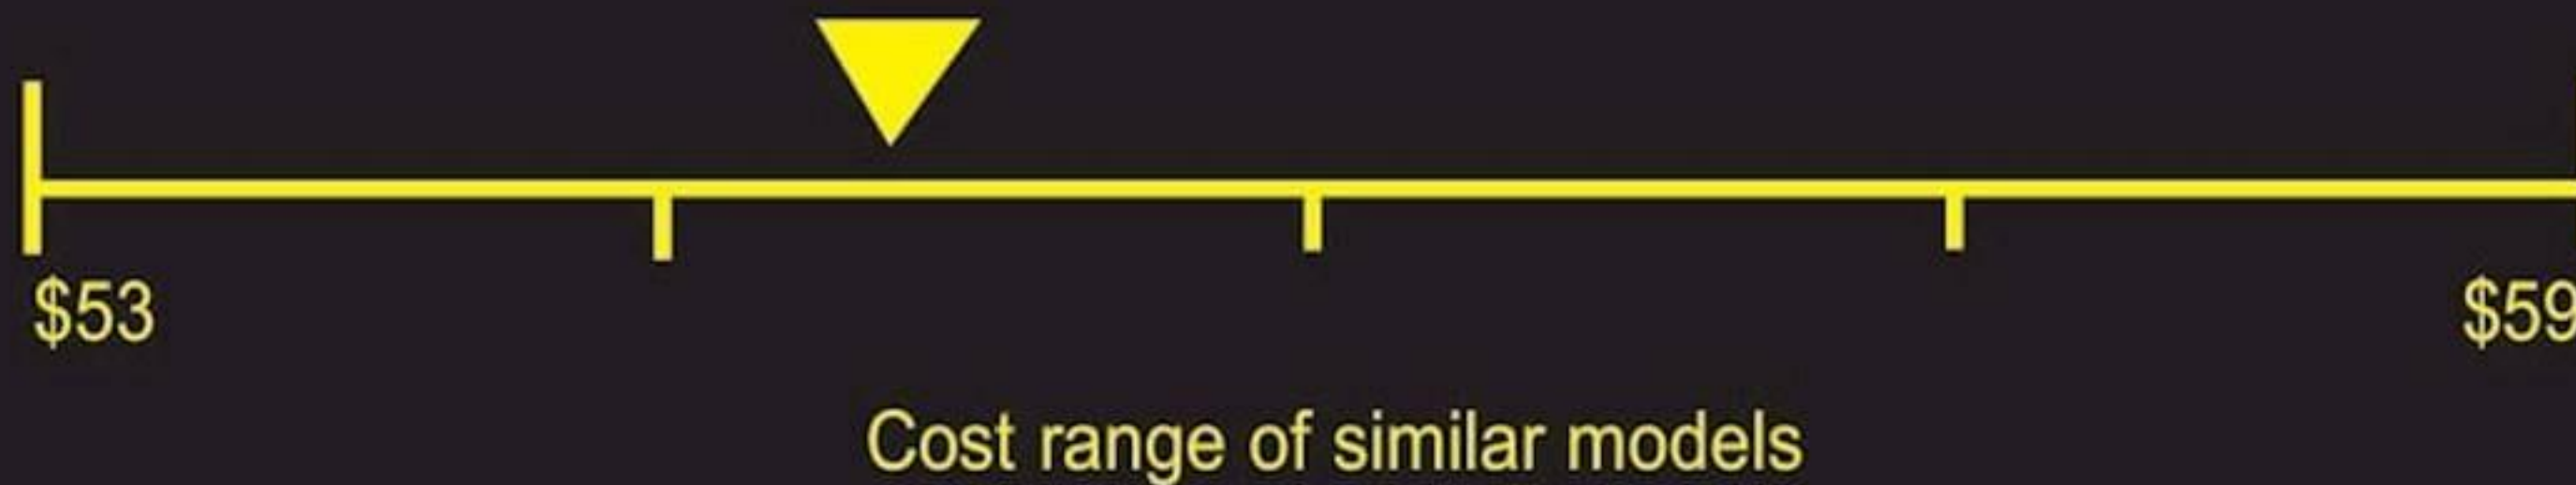

U.S. Government

Federal law prohibits removal of this label before consumer purchase.

ENERGYGUIDE

Upright Freezer
• Automatic Defrost

JennAir by Whirlpool Corporation
Model(s): JBZFL18IGX, JBZFR18IGX
Capacity: 9.0 Cubic Feet

Compare ONLY to other labels with yellow numbers.
Labels with yellow numbers are based on same test procedures.

Estimated Yearly Operating Cost

\$ 55

459 kWh

Estimated Yearly Electricity Use

- Your cost will depend on your utility rates and use.
- Cost range based only on upright freezer models of similar capacity with Automatic Defrost.
- Estimated energy cost based on a national average electricity cost of 12 cents per kWh.