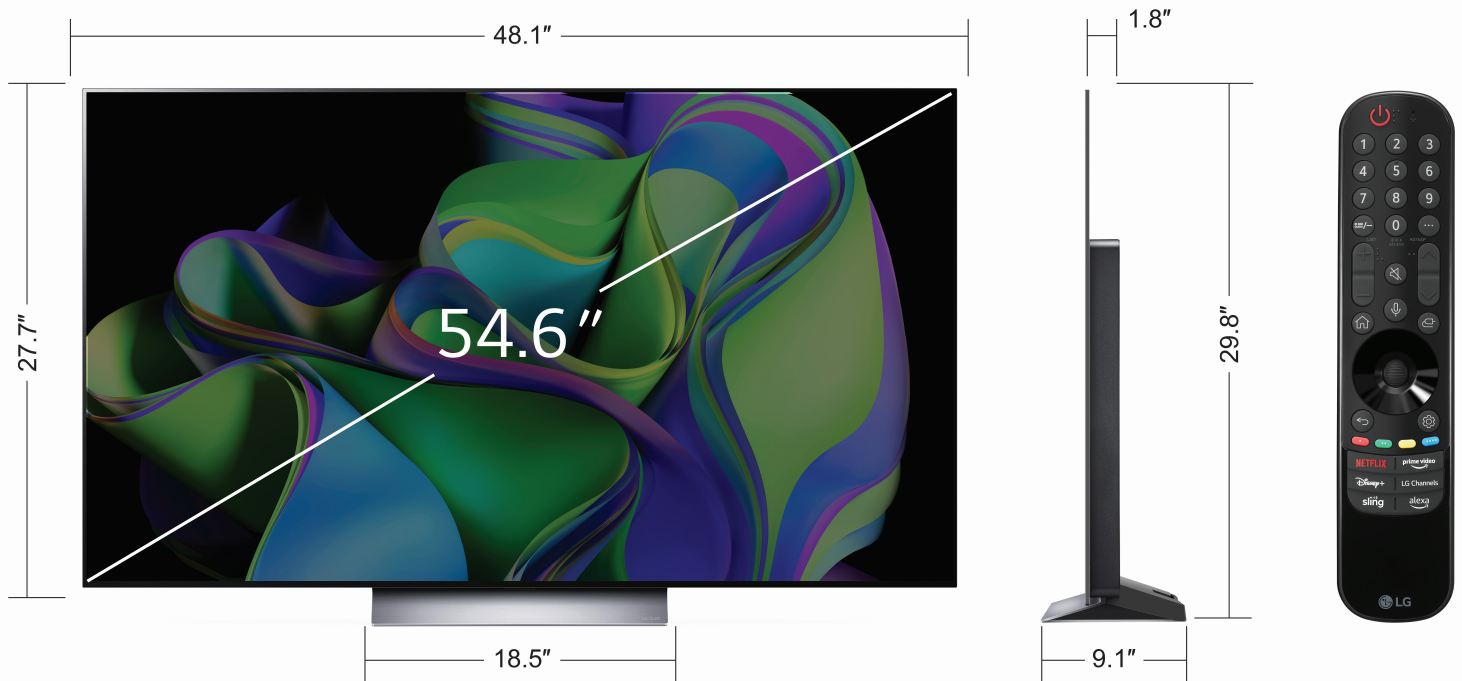

# LG OLED

OLED55C3

# 55" Class

(54.6" Diag)

## Dimensions (Inches W x H x D)

48.1 x 27.7 x 1.8 (without stand)

48.1 x 29.8 x 9.1 (with stand)

18.5 x 9.1 (stand footprint)