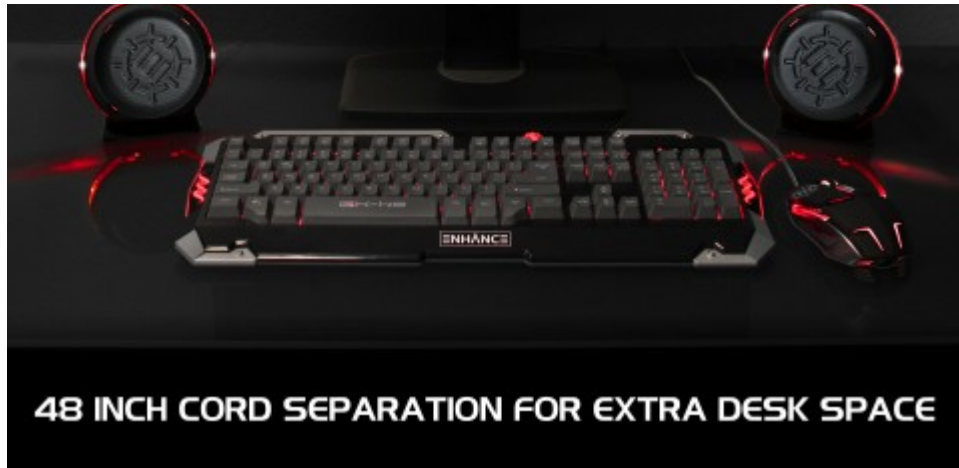

ENHANCE Enhance

LED Speakers with In-Line Volume Control

WHERE TO BUY

SUPPORT