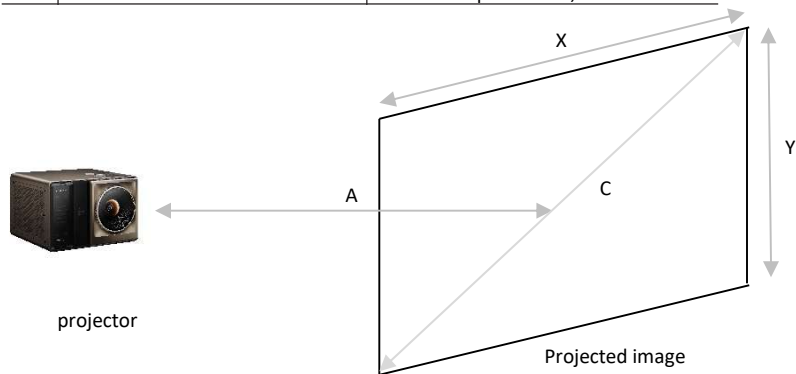

Ports	HDMI	2xHDMI2.1(ALLM), 1x HDMI2.0
	HDMI eARC, CEC	Yes
	USB	2x USB 3.0
	RF Antenna	No
	Ethernet (LAN)	1 (1000M LAN)
	Digital Audio Output	1x S/PDIF
	Analog Audio Output	1x headphone
Other Features	Console Color	Black
	Eye Protection	Yes
	HSR240	Yes
	IRIS	Yes, 7 levels
	Lens Shift	Yes, Offset range ±130% vertical , ±46% horizontal
	Zoom	Optical and Digital
	Control4	Yes
	3D Ready	Active
	Wall color adaption	Yes
	MEMC	Yes
	Auto focus	Yes
	Auto Screen Fit	Yes
	Auto Keystone correction	Yes
	Auto Obstacle Avoidance	Yes
Accessories	Remote	Yes, voice remote with backlight
	Quick Start Guide / Manual	QSG in box, Manual online
	Power Cable/ Adapter	Yes
	Cleaning Kit	No
	Warranty	1 Year limited Warranty
UPC / EAN	UPC: 888143028064 EAN: 6942351440262	

NOTE:

- When the projection size is greater than 150 inches, Auto Shift Correction may be unavailable. Manual Focus and Screen Alignment are required.
- The projection distances are provided for reference, and the actual distance varies with the selection of optical zoom.
- A 5% deviation is considered acceptable for the measurements about the projection distance.

C (Size)	X		Y		A (from front of projector to surface of projected image)	
	meter	inch	meter	inch	meter	inch
100	2.2	87.2"	1.2	49"	1.9 – 4.4	74.8" – 173.2"
120	2.7	104.6"	1.5	58.8"	2.2 - 5.3	86.6" – 208.7"
150	3.3	130.7"	1.9	73.5"	2.8 – 6.6	110.2" – 259.8"
200	4.4	174.3"	2.5	98.1"	3.7 – 8.9	145.7" – 350.4"
300	6.6	261.4"	3.7	147.1"	5.6 – 13.3	220.5" – 523.6"