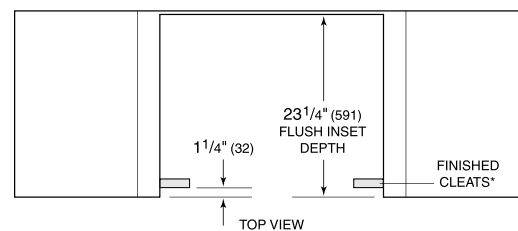

ACCESSORIES

Flush Inset Vent

Accessories available through an authorized dealer.

For local dealer information, visit subzero-wolf.com/locator.

PRODUCT SPECIFICATIONS

Model	MD24TE/S
Dimensions	23 7/8"W x 15 1/8"H x 21 7/8"D
Capacity	1.2 cu. ft.
Electrical Supply	120 VAC, 60 Hz
Electrical Service	15 amp dedicated circuit
Power Cord Length	4 Feet
Receptacle	3-prong grounding-type

ELECTRICAL

NOTE: Dimensions in parenthesis are in millimeters unless otherwise specified

DIMENSIONS

FLUSH INSTALLATION

SIDE VIEW

FRONT VIEW

*Will be visible and should be finished to match cabinetry.
 **Dimension provides minimum reveals.