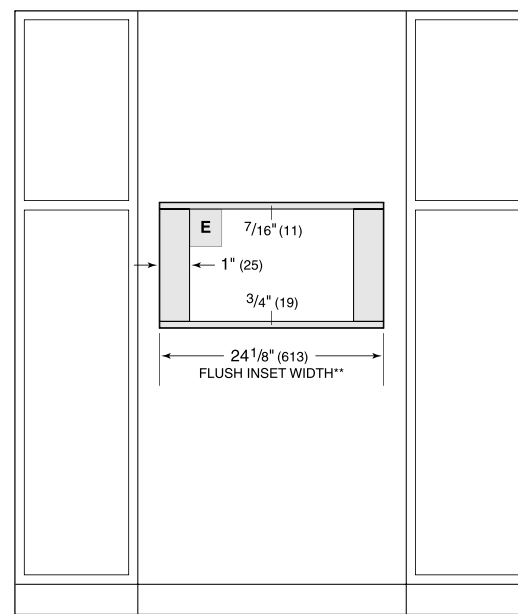

Fits a 9x13 pan and up to a 7" tall glass or dish for additional cooking flexibility

Install into surrounding cabinetry to coordinate with other Wolf built-in ovens and warming drawers

Installs can be lowered due to control panel lock providing extra safety

ACCESSORIES

Flush Inset Vent

Accessories available through an authorized dealer.

For local dealer information, visit subzero-wolf.com/locator.

PRODUCT SPECIFICATIONS

Model	MD24TE/S
Dimensions	23 7/8"W x 15 1/8"H x 21 7/8"D
Capacity	1.2 cu. ft.
Electrical Supply	120 VAC, 60 Hz
Electrical Service	15 amp dedicated circuit
Power Cord Length	4 Feet
Receptacle	3-prong grounding-type

ELECTRICAL

NOTE: Dimensions in parenthesis are in millimeters unless otherwise specified

DIMENSIONS

FLUSH INSTALLATION

SIDE VIEW

FRONT VIEW

*Will be visible and should be finished to match cabinetry.
 **Dimension provides minimum reveals.