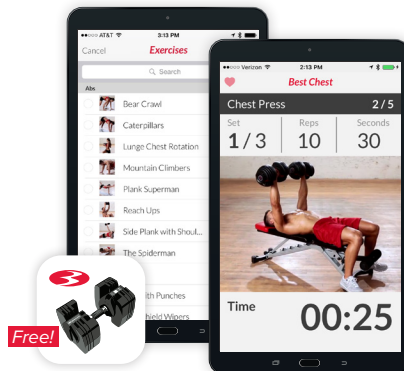

APP CONNECTIVITY

Free SelectTech™ App

- **70 Coaching Videos** – Follow along to our exercise library to help master perfect training form.
- **6 Week Challenge** – This classic 6-week total body program provides day-by-day workouts designed for your success.
- **Pre-loaded Workouts** – Choose from single workouts designed to help you target specific muscle groups.