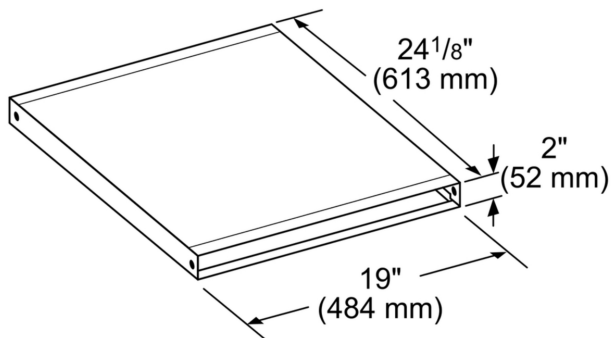

**800 Series, Flat duct, 484 mm
HDD2RECTD**

**2' Rectangular Duct Can Be Used As A
Slim Extension To Exhaust Through A
Cabinet or Wall While Maximizing Cabinet
Storage Space**

- Slim Rectangular Duct That Is 2 ft Long X 1-7/8 in Deep x 19 in Wide
- Can Be Attached to HDDSTRAN8 Or HDDSTRAN6 Transitions
- Durable Galvanized Steel Construction

Product group: Accessory
 Brand: Bosch
 Product name / series name:
 SKU:HDD2RECTD
 Internal article number: 000000000000777684
 EAN code:4242002910802
 Product Packaging Dimensions (HxWxD): 2.99 x 20.20 x 24.70
 Net Weight: 8.000 lbs
 Gross Weight:8.000 lbs
 Quantity per packing unit:
 Standard number of units per pallet:30
 UPC code: 825225920786

**800 Series, Flat duct, 484 mm
HDD2RECTD**

**2' Rectangular Duct Can Be Used As A
Slim Extension To Exhaust Through A
Cabinet or Wall While Maximizing Cabinet
Storage Space**

Design

- Slim Rectangular Duct That Is 2 ft Long X 1-7/8 in Deep x 19 in Wide
- Can Be Attached to HDDSTRAN8 Or HDDSTRAN6 Transitions
- Durable Galvanized Steel Construction

800 Series, Flat duct, 484 mm
HDD2RECTD

measurements in inches (mm)