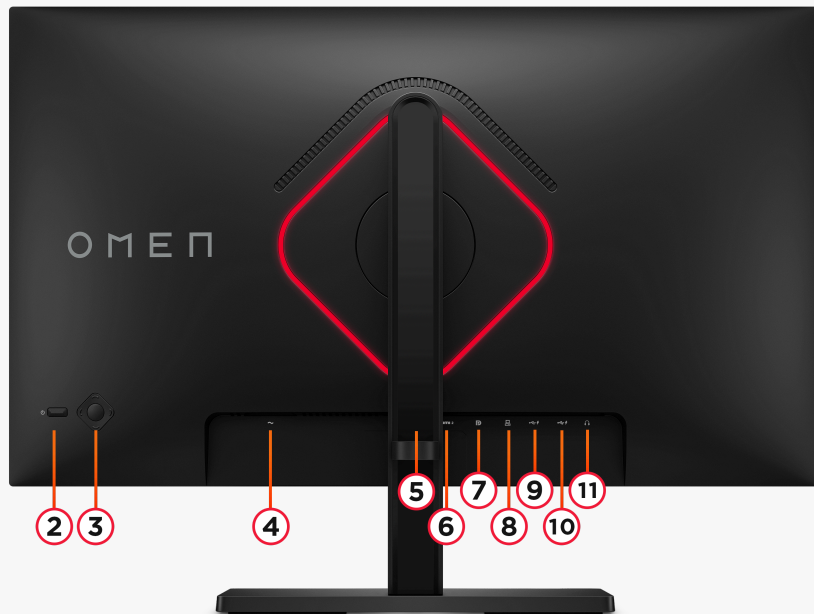

Product walkaround

1. Power LED

- 2. Power button
- 3. Joypad OSD button
- 4. Power connector
- 5. HDMI 2.0 port
- 6. HDMI 2.0 port

- 7. DisplayPort™ 1.4
- 8. USB-B port
- 9. USB Type-A 5Gbps signaling rate (charging)
- 10. USB Type-A 5Gbps signaling rate (charging)
- 11. 3.5 mm headphone jack