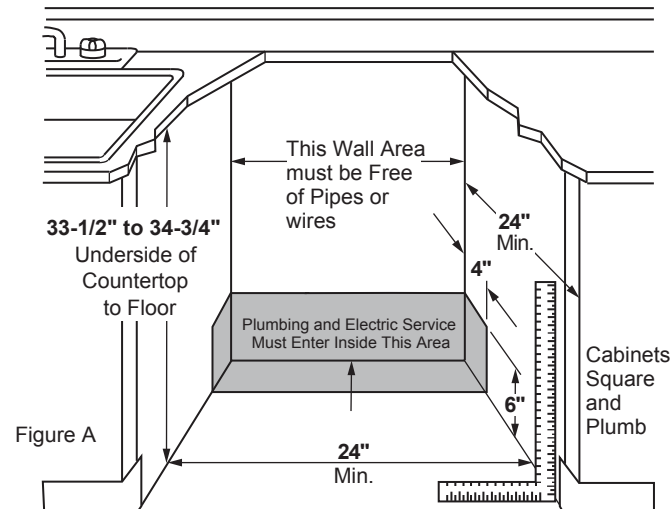

GDT565SSN

GE® Stainless Steel Interior Dishwasher with Hidden Controls

DIMENSIONS AND INSTALLATION INFORMATION (IN INCHES)

ELECTRICAL RATING

Voltage AC.....	120
Hertz.....	60
Total connected load amperage.....	6.6
Calrod® heater watts max.....	800/500

For use on adequately wired 120-volt, 15-amp circuit having 2-wire service with a separate ground wire. This appliance must be grounded for safe operation.

INSTALLATION INFORMATION: Before installing, consult installation instructions packed with product for current dimensional data.