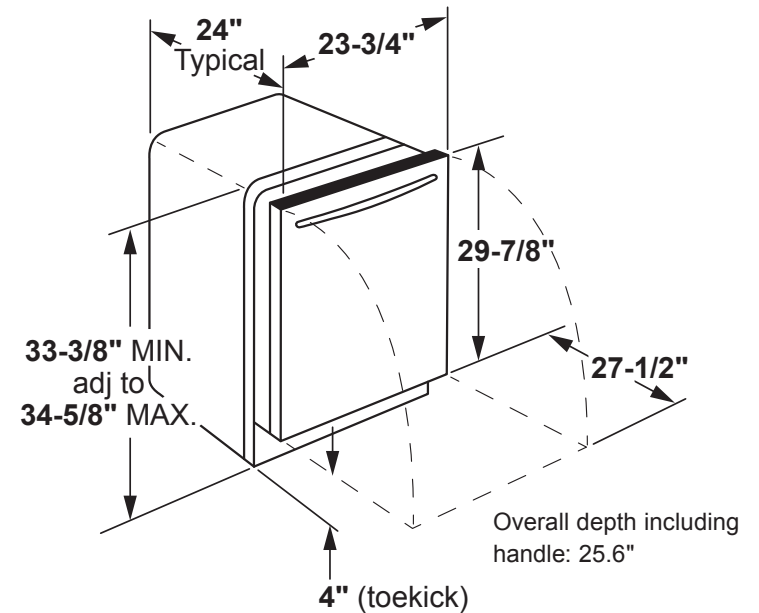

GDT565SSN

GE® Stainless Steel Interior Dishwasher with Hidden Controls

DIMENSIONS AND INSTALLATION INFORMATION (IN INCHES)

ELECTRICAL RATING

Voltage AC.....	120
Hertz.....	60
Total connected load amperage.....	6.6
Calrod® heater watts max.....	800/500

For use on adequately wired 120-volt, 15-amp circuit having 2-wire service with a separate ground wire. This appliance must be grounded for safe operation.

INSTALLATION INFORMATION: Before installing, consult installation instructions packed with product for current dimensional data.