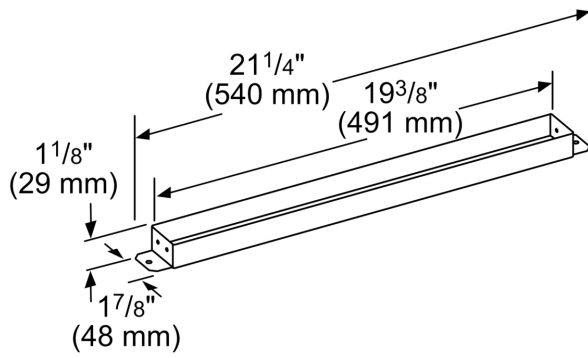

installation accessory
HDDSTRAN2

**Rectangular Duct Transition Required To
Connect 2' Rectangular Duct To Downdraft**

Product group: Accessory
Brand: Bosch
Product name / series name:
SKU: HDDSTRAN2
Internal article number: 000000000011026319
EAN code: 4242005051656
Product Packaging Dimensions (HxWxD): 12.74 x 25.24 x 12.74
Net Weight: 1.000 lbs
Gross Weight: 1.000 lbs
Quantity per packing unit:
Standard number of units per pallet: 30
UPC code: 825225940500

installation accessory
HDDSTRAN2

measurements in inches (mm)