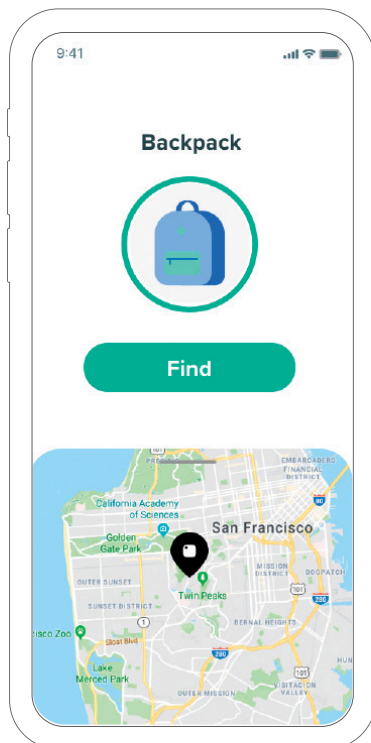

tile.

UPDATED

PRO (2020)

📶 400 ft | 120 m 🔋 Replaceable battery

High-performance finder for your things

The updated Tile Pro is our most powerful Bluetooth tracker. Created for those who value high performance, durability and strong design.

Powerful

Now featuring a 400 ft range and our loudest ring so no matter where your things are, you'll find them.

Durable

Our most rigorous testing means Pro is up for anything.

Replaceable Battery

Pro uses a replaceable CR2032 battery which runs for a year with no upkeep, and then is easy to replace yourself.

Style-able

Designed to fit your life. In two colors because we all like options.

How It Works

Get started

Download the Tile app and follow the simple in-app instructions to activate your Tile.

Ring your things

Use the Tile app to ring your Tile if nearby, or see its location on a map if far away.

Find your phone

Double press the Tile button on your Tile to make your phone ring even when it's on silent.

Use community find