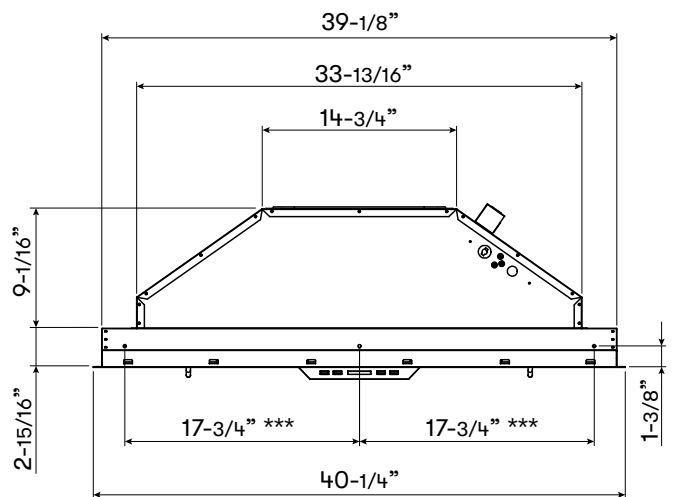

Shown with optional adjustable depth liner

Includes Wireless Remote Control

Cabinet Bottom Cut-Out Size (W x D): 39-3/8" x 14-1/16"

TOP

SIDE

FRONT

\* 6" Round Ducting

\*\* 10" Round Ducting

\*\*\* Mounting holes measurements from rear

**MODEL**

Stainless Steel	AK8340ASX
Size	40in (40-1/4" x 14-15/16")

**BLOWER PERFORMANCE**

Internal Blower (CBI-290C)*	200 - 290 CFM, 1.4 - 3 sones
Internal Blower (CBI-390A)*	200 - 390 CFM, 1.4 - 5 sones
Internal Blower (CBI-600A)*	240 - 600 CFM, 1.8 - 6 sones
Dual Internal Blower (PBI-1100B)*	500 -1100 CFM, 3.5 - 8 sones
In-Line Blower (PBN-1000A)*	500 - 1000 CFM, sones NA
External Blower (CBE-1000)*	500 - 1000 CFM, sones NA