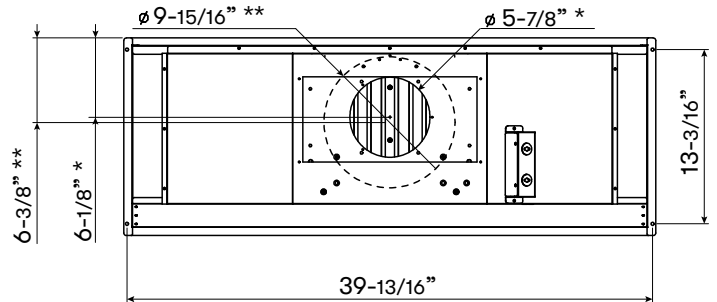

Shown with optional adjustable depth liner

Includes Wireless Remote Control

Cabinet Bottom Cut-Out Size (W x D): 39-3/8" x 14-1/16"

TOP

SIDE

FRONT

\* 6" Round Ducting

\*\* 10" Round Ducting

\*\*\* Mounting holes measurements from rear

**MODEL**

Stainless Steel	AK8340ASX
Size	40in (40-1/4" x 14-15/16")

**BLOWER PERFORMANCE**

Internal Blower (CBI-290C)*	200 - 290 CFM, 1.4 - 3 sones
Internal Blower (CBI-390A)*	200 - 390 CFM, 1.4 - 5 sones
Internal Blower (CBI-600A)*	240 - 600 CFM, 1.8 - 6 sones
Dual Internal Blower (PBI-1100B)*	500 -1100 CFM, 3.5 - 8 sones
In-Line Blower (PBN-1000A)*	500 - 1000 CFM, sones NA
External Blower (CBE-1000)*	500 - 1000 CFM, sones NA