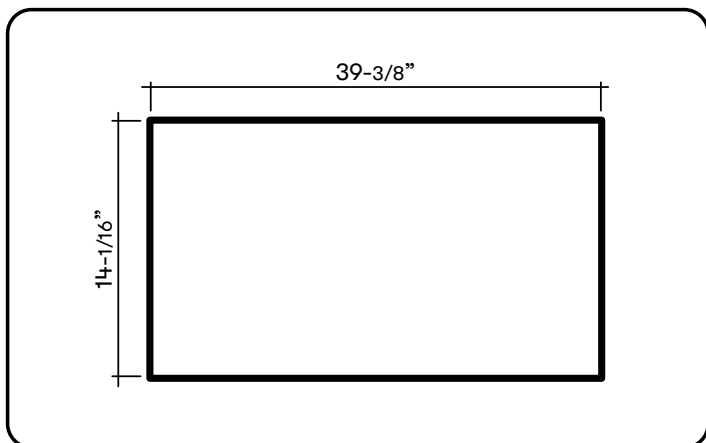

Shown with optional adjustable depth liner

Includes Wireless Remote Control

Cabinet Bottom Cut-Out Size (W x D): 39-3/8" x 14-1/16"

TOP

SIDE

FRONT

\* 6" Round Ducting

\*\* 10" Round Ducting

\*\*\* Mounting holes measurements from rear

**MODEL**

Stainless Steel	AK8340ASX
Size	40in (40-1/4" x 14-15/16")

**BLOWER PERFORMANCE**

Internal Blower (CBI-290C)*	200 - 290 CFM, 1.4 - 3 sones
Internal Blower (CBI-390A)*	200 - 390 CFM, 1.4 - 5 sones
Internal Blower (CBI-600A)*	240 - 600 CFM, 1.8 - 6 sones
Dual Internal Blower (PBI-1100B)*	500 -1100 CFM, 3.5 - 8 sones
In-Line Blower (PBN-1000A)*	500 - 1000 CFM, sones NA
External Blower (CBE-1000)*	500 - 1000 CFM, sones NA