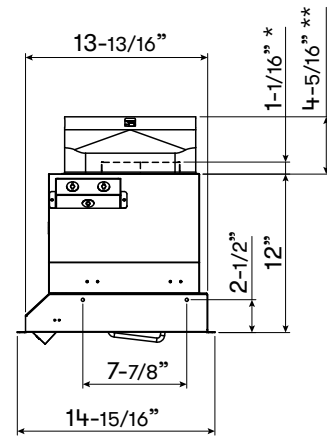

Shown with optional adjustable depth liner

Includes Wireless Remote Control

Cabinet Bottom Cut-Out Size (W x D): 39-3/8" x 14-1/16"

TOP

SIDE

FRONT

\* 6" Round Ducting

\*\* 10" Round Ducting

\*\*\* Mounting holes measurements from rear

**MODEL**

Stainless Steel	AK8340ASX
Size	40in (40-1/4" x 14-15/16")

**BLOWER PERFORMANCE**

Internal Blower (CBI-290C)*	200 - 290 CFM, 1.4 - 3 sones
Internal Blower (CBI-390A)*	200 - 390 CFM, 1.4 - 5 sones
Internal Blower (CBI-600A)*	240 - 600 CFM, 1.8 - 6 sones
Dual Internal Blower (PBI-1100B)*	500 -1100 CFM, 3.5 - 8 sones
In-Line Blower (PBN-1000A)*	500 - 1000 CFM, sones NA
External Blower (CBE-1000)*	500 - 1000 CFM, sones NA