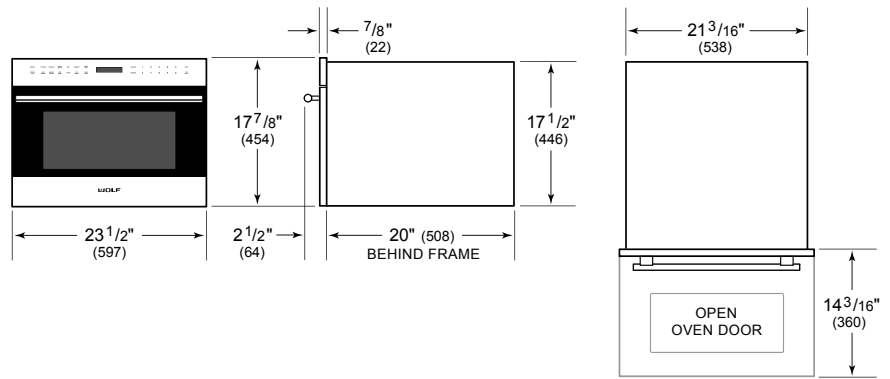

Accessories available through an authorized dealer.

For local dealer information, visit subzero-wolf.com/locator.

PRODUCT SPECIFICATIONS

Model	MDD24TE/S/TH
Dimensions	23 1/2"W x 17 7/8"H x 20"D
Capacity	1.6 cu. ft.
Door Clearance	14 3/16"
Electrical Supply	120 VAC, 60 Hz
Electrical Service	15 amp dedicated circuit
Power Cord Length	4 Feet
Receptacle	3-prong grounding-type

ELECTRICAL

NOTE: Dimensions in parenthesis are in millimeters unless otherwise specified

DIMENSIONS

STANDARD INSTALLATION