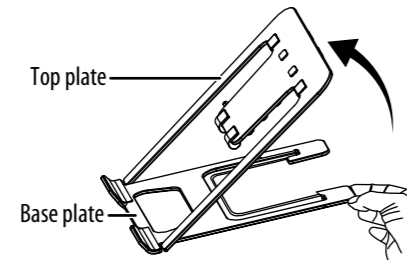

INSIGNIA™

QUICK SETUP GUIDE

Portable Laptop Stand

NS-PLSPA1

PACKAGE CONTENTS

- Portable Laptop Stand
- Quick Setup Guide

Before using your new product, please read these instructions to prevent any damage.

FEATURES

- Six adjustable angles let you position your laptop exactly how you want it
- Durable aluminum material keeps your laptop steady
- Folds flat for easy storage and transport
- For most laptops up to 15 in. (38.1 cm)

SETTING UP YOUR LAPTOP STAND

- 1 Set the stand on a sturdy work surface. Hold down the base plate, then pull up the top plate.

- 2 Pull up the bracket to the slot that matches the height and angle that you want.

PREPARACIÓN DEL SOPORTE DE SU LAPTOP

- 1 Coloque el soporte en una superficie de trabajo resistente. Sostén la placa base y luego tire de la placa superior.

- 2 Suba el soporte a la ranura que coincida con la altura y el ángulo que desea.