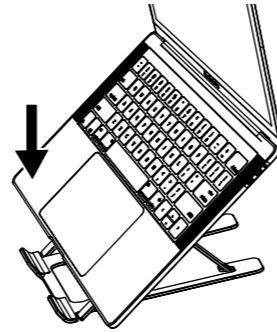

- Six adjustable angles let you position your laptop exactly how you want it
- Durable aluminum material keeps your laptop steady
- Folds flat for easy storage and transport
- For most laptops up to 15 in. (38.1 cm)

SETTING UP YOUR LAPTOP STAND

- 1 Set the stand on a sturdy work surface. Hold down the base plate, then pull up the top plate.

- 2 Pull up the bracket to the slot that matches the height and angle that you want.

USING YOUR LAPTOP STAND

- 1 Place the laptop on top of the stand and adjust for optimum working angle.

- 2 To put away your laptop stand, release the bracket and press down the top plate to fold the stand.

SPECIFICATIONS

- **Dimensions (H x W x D):** 0.1 x 8.7 x 9.3 in. (0.29 x 22.2 x 23.5 cm)
- **Weight:** 0.7 lbs. (335 g)
- **Material:** Aluminum and silicone
- **Max laptop size:** 15 in. (38.1 cm)
- **Max loading weight:** 22 lbs (10 kg)