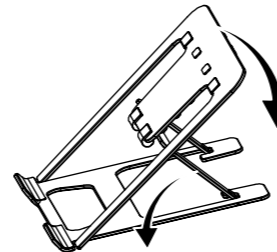

- Six adjustable angles let you position your laptop exactly how you want it
- Durable aluminum material keeps your laptop steady
- Folds flat for easy storage and transport
- For most laptops up to 15 in. (38.1 cm)

SETTING UP YOUR LAPTOP STAND

- 1 Set the stand on a sturdy work surface. Hold down the base plate, then pull up the top plate.

- 2 Pull up the bracket to the slot that matches the height and angle that you want.

USING YOUR LAPTOP STAND

- 1 Place the laptop on top of the stand and adjust for optimum working angle.

- 2 To put away your laptop stand, release the bracket and press down the top plate to fold the stand.