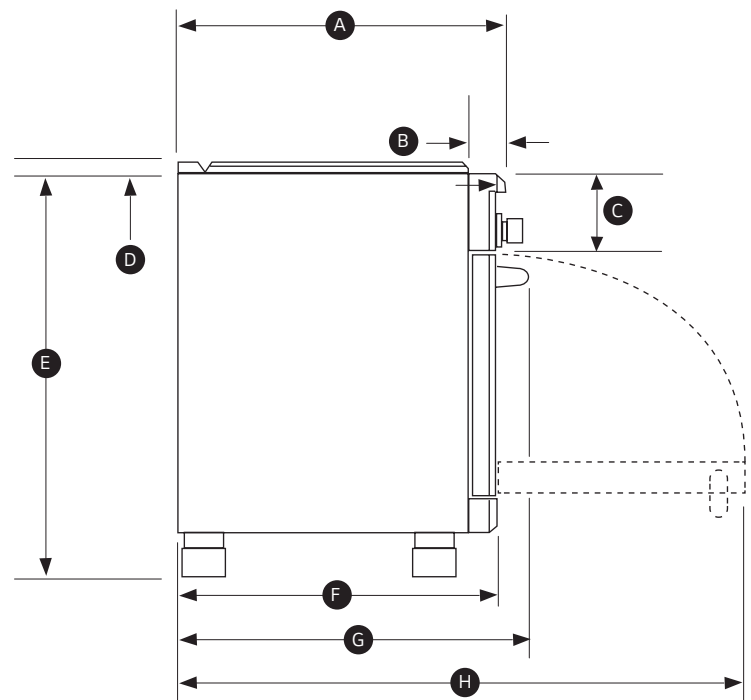

## PRODUCT DIMENSIONS

## CLEARANCE

- A 27 15/16" (710mm) To Front Edge
- B 3 7/16" (87mm) Control Panel Depth
- C 7 9/16" (193mm) Control Panel Height
- D 1 7/16" (36mm)
- E 36" (914.4mm)
- F 26 3/4" (679mm) To Front of Door
- G 29" (740mm) To Front of Handle
- H 50" (1270mm) With Oven Door Open