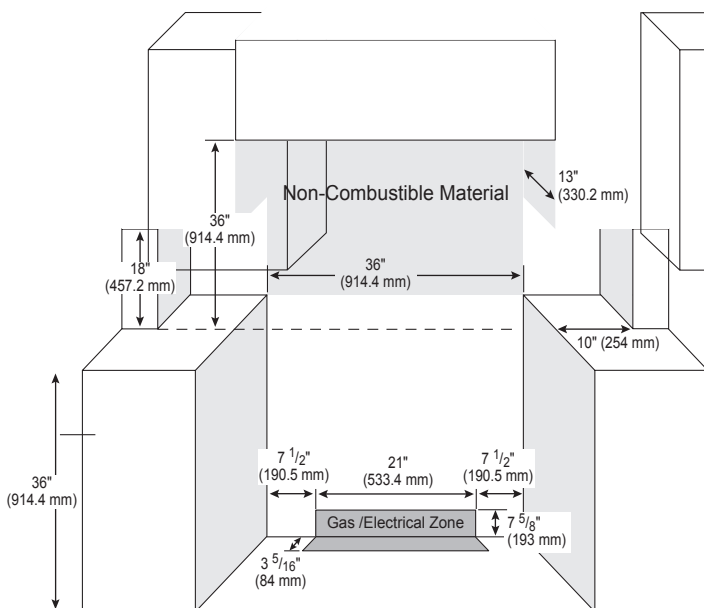

## PRODUCT DIMENSIONS

## CLEARANCE

- A 27 15/16" (710mm) To Front Edge
- B 3 7/16" (87mm) Control Panel Depth
- C 7 9/16" (193mm) Control Panel Height
- D 1 7/16" (36mm)
- E 36" (914.4mm)
- F 26 3/4" (679mm) To Front of Door
- G 29" (740mm) To Front of Handle
- H 50" (1270mm) With Oven Door Open