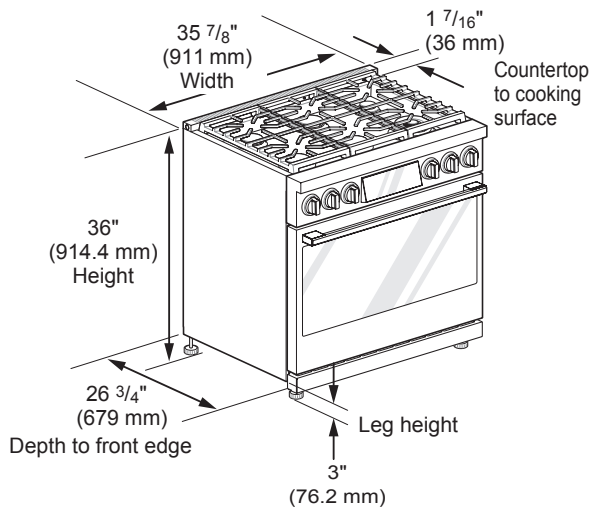

## PRODUCT DIMENSIONS

## CLEARANCE

- A 27 15/16" (710mm) To Front Edge
- B 3 7/16" (87mm) Control Panel Depth
- C 7 9/16" (193mm) Control Panel Height
- D 1 7/16" (36mm)
- E 36" (914.4mm)
- F 26 3/4" (679mm) To Front of Door
- G 29" (740mm) To Front of Handle
- H 50" (1270mm) With Oven Door Open