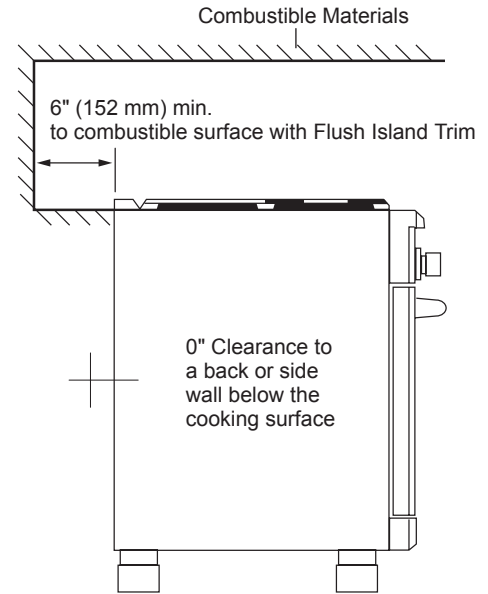

## PRODUCT DIMENSIONS

## CLEARANCE

- A 27 15/16" (710mm) To Front Edge
- B 3 7/16" (87mm) Control Panel Depth
- C 7 9/16" (193mm) Control Panel Height
- D 1 7/16" (36mm)
- E 36" (914.4mm)
- F 26 3/4" (679mm) To Front of Door
- G 29" (740mm) To Front of Handle
- H 50" (1270mm) With Oven Door Open