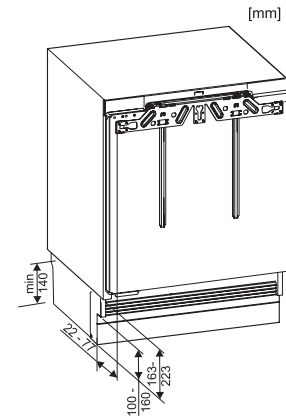

K 31222 Ui

Built-under refrigerator

Compact design with a practical interior layout.

- Optimum and maintenance-free LED lighting in compartment
- Door shelves can be cleaned in the dishwasher – ComfortClean

EAN: 4002515952566 / Material number: 10799700 /
Old Material Number: 36312220USA

Appliance category	
Fridge	•
Design	
Built-in	•
Built-in integrated	•
Built-in built-under	•
Door hinge side	right
Convertible hinging	•
Design	
Type of lighting	LED
User convenience	
Fridge zone lighting	LED
ComfortClean	•
Control	
Electronic temperature display and control	PicTronic
Independent temperature control of fridge and freezer compartments	No
SuperCool	•
No. of temperature zones	1
Fridge/fridge zone	
No. of shelves	4
Number of door racks for cans	1
Door rack for bottles	1
Safety	
Lock function	•
Acoustic door alarm	•
Technical data	
Niche width in inches (mm), min.	23 5/8 (600)
Niche width in inches (mm), max.	23 5/8 (600)
Niche height in inches (mm), min.	32 3/8 (820)
Niche height in inches (mm), max.	34 3/4 (880)
Niche depth in in.(mm)	21 3/4 (550)
Appliance width in in.(mm)	23 5/8 (597)
Appliance height in in.(mm)	32 3/8 (820)
Appliance depth in in.(mm)	21 3/4 (550)
Weight in lbs.(kg)	79 (35.7)
Type of mounting	Fixed door
Maximum fridge compartment door front weight in lbs. (kg)	23 (10)
Total usable capacity in cu. ft. (l)	4.8 (136)
Current consumption in milliampere (mA)	2300
Voltage in V	115
Fuse rating in A	10
Number of phases	1
Frequency in Hz	60
Wire length in ft (m)	6 (1.9)
Replacing bulbs	Customer Service
Standard accessories	
Egg rack	•

K 31222 Ui

Built-under refrigerator

Compact design with a practical interior layout.

K31222Ui, K31222Ui-1, K31225Ui, K31252Ui,
K31252Ui-1, K31242UiF, K31242UiF-1, F31202Ui
(installation drawings)

K31222Ui, K31222Ui-1, K31225Ui, K31252Ui,
K31252Ui-1, K31242UiF, K31242UiF-1, F31202Ui, side
view (installation draw)