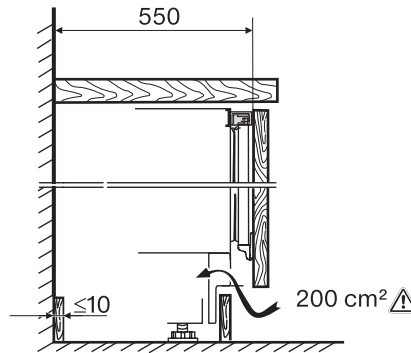

K 31222 Ui

Built-under refrigerator

Compact design with a practical interior layout.

K31222Ui, K31222Ui-1, K31225Ui, K31252Ui,
K31252Ui-1, K31242UiF, K31242UiF-1, F31202Ui
(installation drawings)

K31222Ui, K31222Ui-1, K31225Ui, K31252Ui,
K31252Ui-1, K31242UiF, K31242UiF-1, F31202Ui, side
view (installation draw)

K31222Ui, K31222Ui-1, K31225Ui, K31252Ui,
K31252Ui-1, K31242UiF, K31242UiF-1 F31202Ui
(installation drawings)