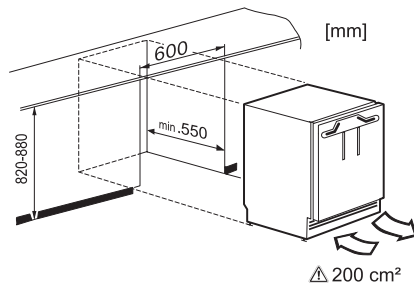

K 31222 Ui

Built-under refrigerator

Compact design with a practical interior layout.

K31222Ui, K31222Ui-1, K31225Ui, K31252Ui,
K31252Ui-1, K31242UiF, K31242UiF-1, F31202Ui
(installation drawings)

K31222Ui, K31222Ui-1, K31225Ui, K31252Ui,
K31252Ui-1, K31242UiF, K31242UiF-1, F31202Ui, side
view (installation draw)

K31222Ui, K31222Ui-1, K31225Ui, K31252Ui,
K31252Ui-1, K31242UiF, K31242UiF-1 F31202Ui
(installation drawings)