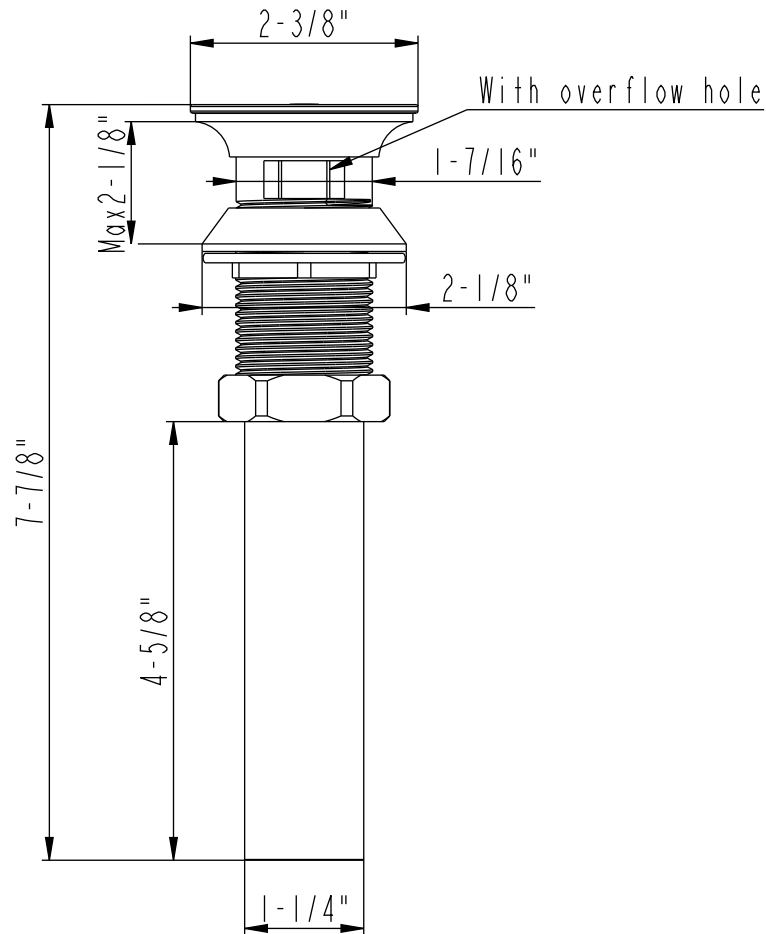

AKICON[®]

1:4

82003
POP-UP DRAIN
(With the overflow hole)