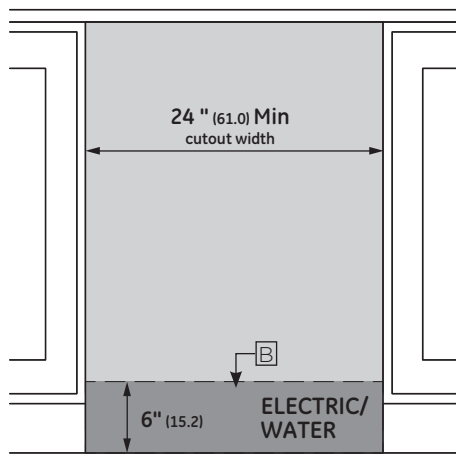

SPECIFICATIONS

Overall Width	23 3/4" (60.3 cm)
Overall Height	33 3/8" (84.8 cm) Min 34 5/8" (88.0 cm) Max
Overall Depth	24" (61 cm)
Door Clearance	25 1/2" (64.8 cm)
Overall Dishwasher Capacity	16 Place Settings
Minimum Cabinet Width	24" (61 cm)
Minimum Cabinet Depth	24" (61 cm)
Cutout Width	24" (61 cm)
Cutout Height	33 1/2" (85.1 cm) Min 34 3/4" (88.3 cm) Max
Electrical Requirements	9.0 A
Hose Length	No more than 12' (3.7 m)
Voltz/Hertz/Amps	115 V, 60 Hz, 15 or 20 amp circuit
Shipping Weight	139 lb (63 kg)

OVERALL DIMENSIONS

Dimensions in parentheses are in centimeters unless otherwise noted.

INSTALLATION

NOTES

- Ⓐ The dishwasher drain hose must be no more than 12 feet in length for proper drainage.
- Ⓑ Electrical connections are at the right front of the dishwasher and water connections are on the left. The hot water line should extend forward 30" to 40" from the rear wall. The electrical must extend forward at least 24" to reach the junction box.
- Ⓒ To prevent siphoning, an air gap or high drain loop must be used.