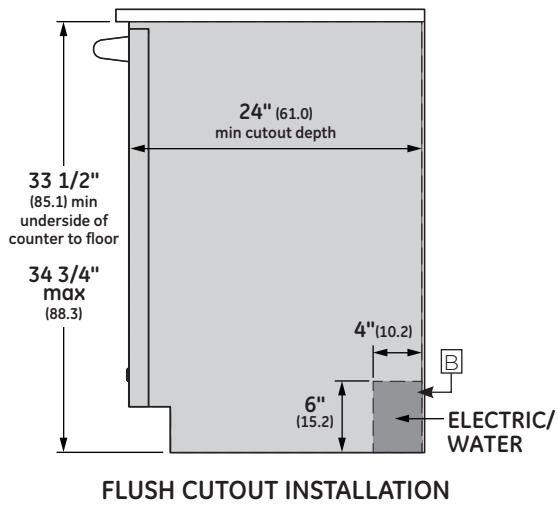

SPECIFICATIONS

Overall Width	23 3/4" (60.3 cm)
Overall Height	33 3/8" (84.8 cm) Min 34 5/8" (88.0 cm) Max
Overall Depth	24" (61 cm)
Door Clearance	25 1/2" (64.8 cm)
Overall Dishwasher Capacity	16 Place Settings
Minimum Cabinet Width	24" (61 cm)
Minimum Cabinet Depth	24" (61 cm)
Cutout Width	24" (61 cm)
Cutout Height	33 1/2" (85.1 cm) Min 34 3/4" (88.3 cm) Max
Electrical Requirements	9.0 A
Hose Length	No more than 12' (3.7 m)
Voltz/Hertz/Amps	115 V, 60 Hz, 15 or 20 amp circuit
Shipping Weight	139 lb (63 kg)

OVERALL DIMENSIONS

Dimensions in parentheses are in centimeters unless otherwise noted.

INSTALLATION

NOTES

- Ⓐ The dishwasher drain hose must be no more than 12 feet in length for proper drainage.
- Ⓑ Electrical connections are at the right front of the dishwasher and water connections are on the left. The hot water line should extend forward 30" to 40" from the rear wall. The electrical must extend forward at least 24" to reach the junction box.
- Ⓒ To prevent siphoning, an air gap or high drain loop must be used.