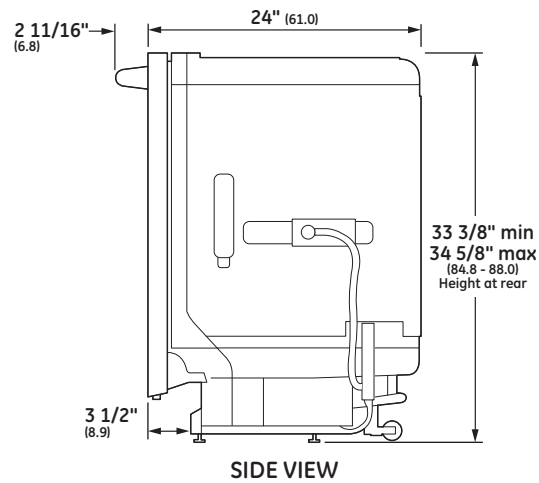

SPECIFICATIONS

Overall Width	23 3/4" (60.3 cm)
Overall Height	33 3/8" (84.8 cm) Min 34 5/8" (88.0 cm) Max
Overall Depth	24" (61 cm)
Door Clearance	25 1/2" (64.8 cm)
Overall Dishwasher Capacity	16 Place Settings
Minimum Cabinet Width	24" (61 cm)
Minimum Cabinet Depth	24" (61 cm)
Cutout Width	24" (61 cm)
Cutout Height	33 1/2" (85.1 cm) Min 34 3/4" (88.3 cm) Max
Electrical Requirements	9.0 A
Hose Length	No more than 12' (3.7 m)
Voltz/Hertz/Amps	115 V, 60 Hz, 15 or 20 amp circuit
Shipping Weight	139 lb (63 kg)

OVERALL DIMENSIONS

Dimensions in parentheses are in centimeters unless otherwise noted.

INSTALLATION

NOTES

- Ⓐ The dishwasher drain hose must be no more than 12 feet in length for proper drainage.
- Ⓑ Electrical connections are at the right front of the dishwasher and water connections are on the left. The hot water line should extend forward 30" to 40" from the rear wall. The electrical must extend forward at least 24" to reach the junction box.
- Ⓒ To prevent siphoning, an air gap or high drain loop must be used.