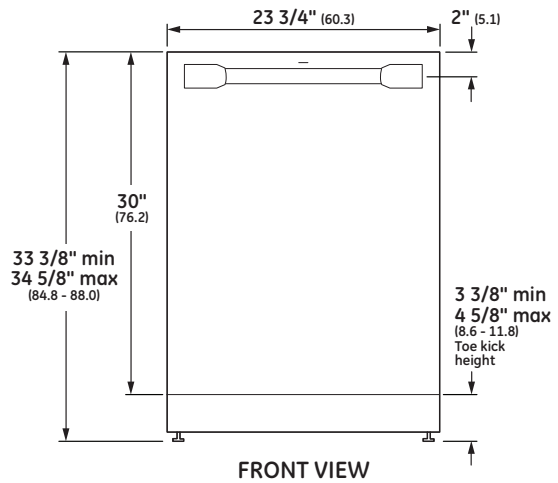

SPECIFICATIONS

Overall Width	23 3/4" (60.3 cm)
Overall Height	33 3/8" (84.8 cm) Min 34 5/8" (88.0 cm) Max
Overall Depth	24" (61 cm)
Door Clearance	25 1/2" (64.8 cm)
Overall Dishwasher Capacity	16 Place Settings
Minimum Cabinet Width	24" (61 cm)
Minimum Cabinet Depth	24" (61 cm)
Cutout Width	24" (61 cm)
Cutout Height	33 1/2" (85.1 cm) Min 34 3/4" (88.3 cm) Max
Electrical Requirements	9.0 A
Hose Length	No more than 12' (3.7 m)
Voltz/Hertz/Amps	115 V, 60 Hz, 15 or 20 amp circuit
Shipping Weight	139 lb (63 kg)

OVERALL DIMENSIONS

Dimensions in parentheses are in centimeters unless otherwise noted.

INSTALLATION

NOTES

- Ⓐ The dishwasher drain hose must be no more than 12 feet in length for proper drainage.
- Ⓑ Electrical connections are at the right front of the dishwasher and water connections are on the left. The hot water line should extend forward 30" to 40" from the rear wall. The electrical must extend forward at least 24" to reach the junction box.
- Ⓒ To prevent siphoning, an air gap or high drain loop must be used.