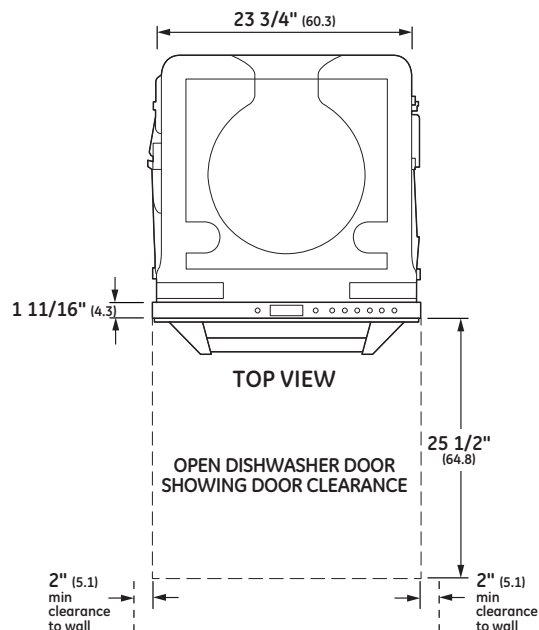

SPECIFICATIONS

Overall Width	23 3/4" (60.3 cm)
Overall Height	33 3/8" (84.8 cm) Min 34 5/8" (88.0 cm) Max
Overall Depth	24" (61 cm)
Door Clearance	25 1/2" (64.8 cm)
Overall Dishwasher Capacity	16 Place Settings
Minimum Cabinet Width	24" (61 cm)
Minimum Cabinet Depth	24" (61 cm)
Cutout Width	24" (61 cm)
Cutout Height	33 1/2" (85.1 cm) Min 34 3/4" (88.3 cm) Max
Electrical Requirements	9.0 A
Hose Length	No more than 12' (3.7 m)
Voltz/Hertz/Amps	115 V, 60 Hz, 15 or 20 amp circuit
Shipping Weight	139 lb (63 kg)

OVERALL DIMENSIONS

Dimensions in parentheses are in centimeters unless otherwise noted.

INSTALLATION

NOTES

- Ⓐ The dishwasher drain hose must be no more than 12 feet in length for proper drainage.
- Ⓑ Electrical connections are at the right front of the dishwasher and water connections are on the left. The hot water line should extend forward 30" to 40" from the rear wall. The electrical must extend forward at least 24" to reach the junction box.
- Ⓒ To prevent siphoning, an air gap or high drain loop must be used.