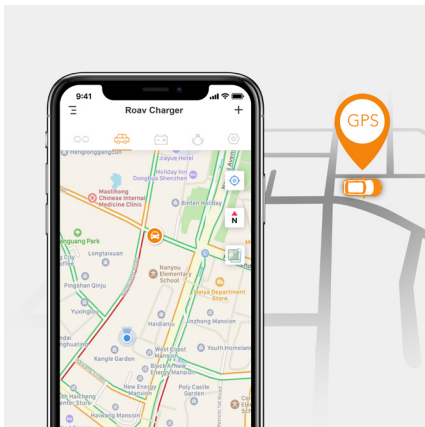

### Roav SmartCharge Halo

Roav's smart car charger brings high-speed charging and smart utility to any vehicle; just plug in to your car's cigarette lighter-outlet to enjoy rapid charging from 3 USB ports. A dedicated app tracks your car's battery, finds where you parked, and adjusts the color of the LEDs on your charger.

Car Locator

Bluetooth 4.1

Color-Changing LEDs

Quick Charge 3.0

PowerIQ Charging Tech

Battery Monitor

Bluetooth: V4.1, BLE

USB Ports: 3

### Find Your Car

The Roav Charger app saves your car's location to seamlessly guide you back to where you parked.