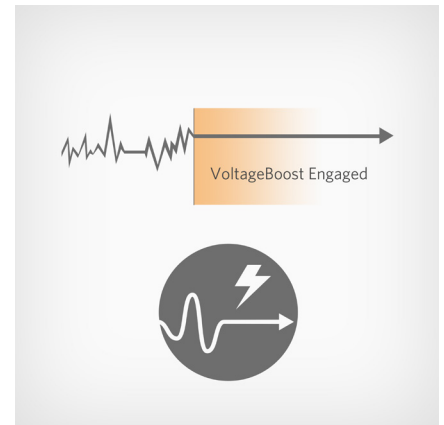

VoltageBoost Technology

Smart technology that determines when charging output is encountering resistance. By automatically compensating for this, VoltageBoost ensures charging speeds remain fast-regardless of cable or device.