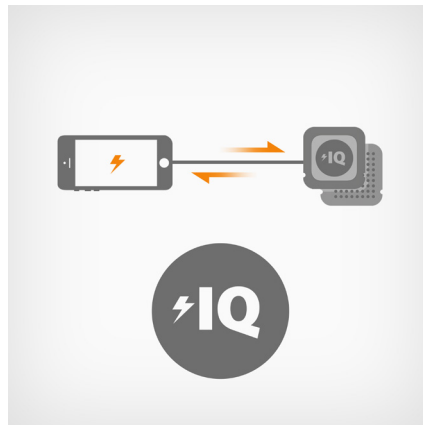

PowerIQ Technology

By intelligently identifying any connected device, PowerIQ delivers the optimum, high-speed charge to all devices. Includes Apple and Android phones and tablets as well as cameras, consoles and more.