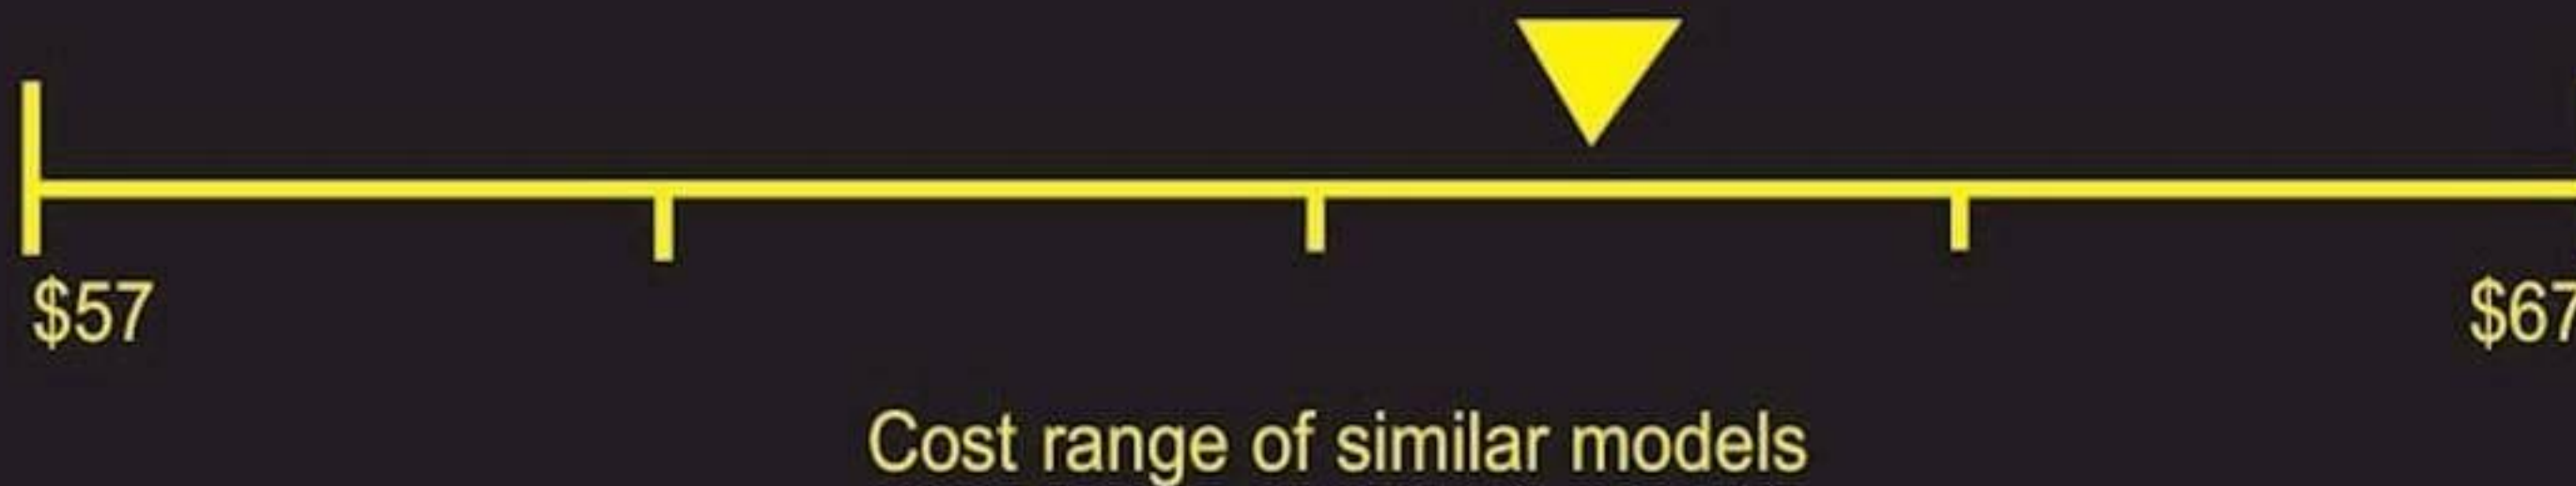

U.S. Government

Federal law prohibits removal of this label before consumer purchase.

ENERGYGUIDE

Upright Freezer
• Automatic Defrost

JennAir by Whirlpool Corporation
Model(s): JBZFL24IGX, JBZFR24IGX
Capacity: 13.0 Cubic Feet

Compare ONLY to other labels with yellow numbers.
Labels with yellow numbers are based on same test procedures.

Estimated Yearly Operating Cost

\$ 63

523 kWh

Estimated Yearly Electricity Use

- Your cost will depend on your utility rates and use.
- Cost range based only on upright freezer models of similar capacity with Automatic Defrost.
- Estimated energy cost based on a national average electricity cost of 12 cents per kWh.