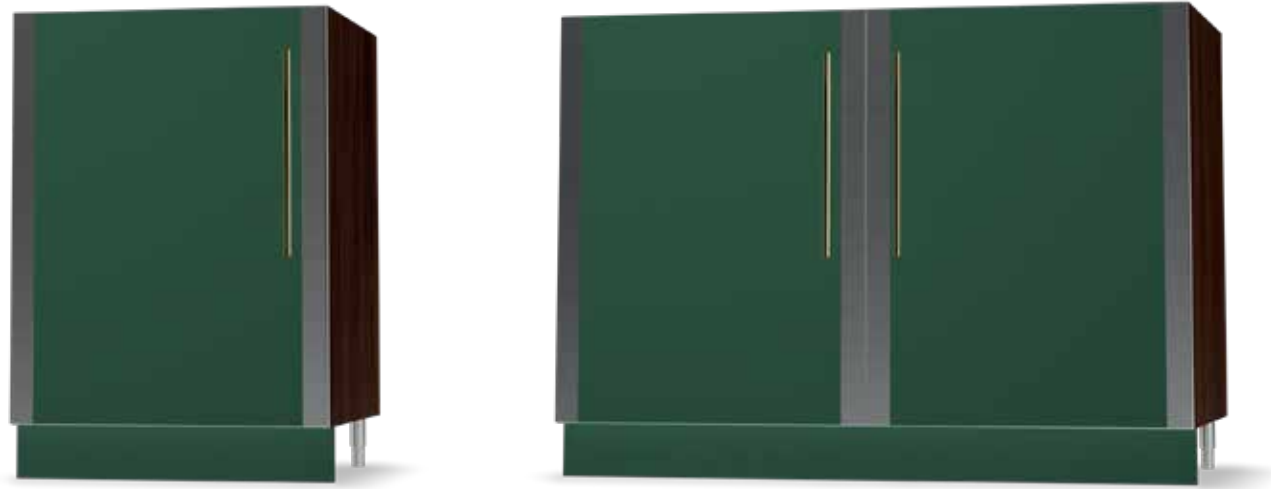

BASE CABINETS CONFIGURATIONS

NOTE:
Single Door Cabinets are either a right hinge or a left hinge

FULL DOOR BASE CABINETS

Single Door Base Cabinets available in widths : 18", 24", & 36"
Double Door Base Cabinets available in widths : 18", 24", & 36"