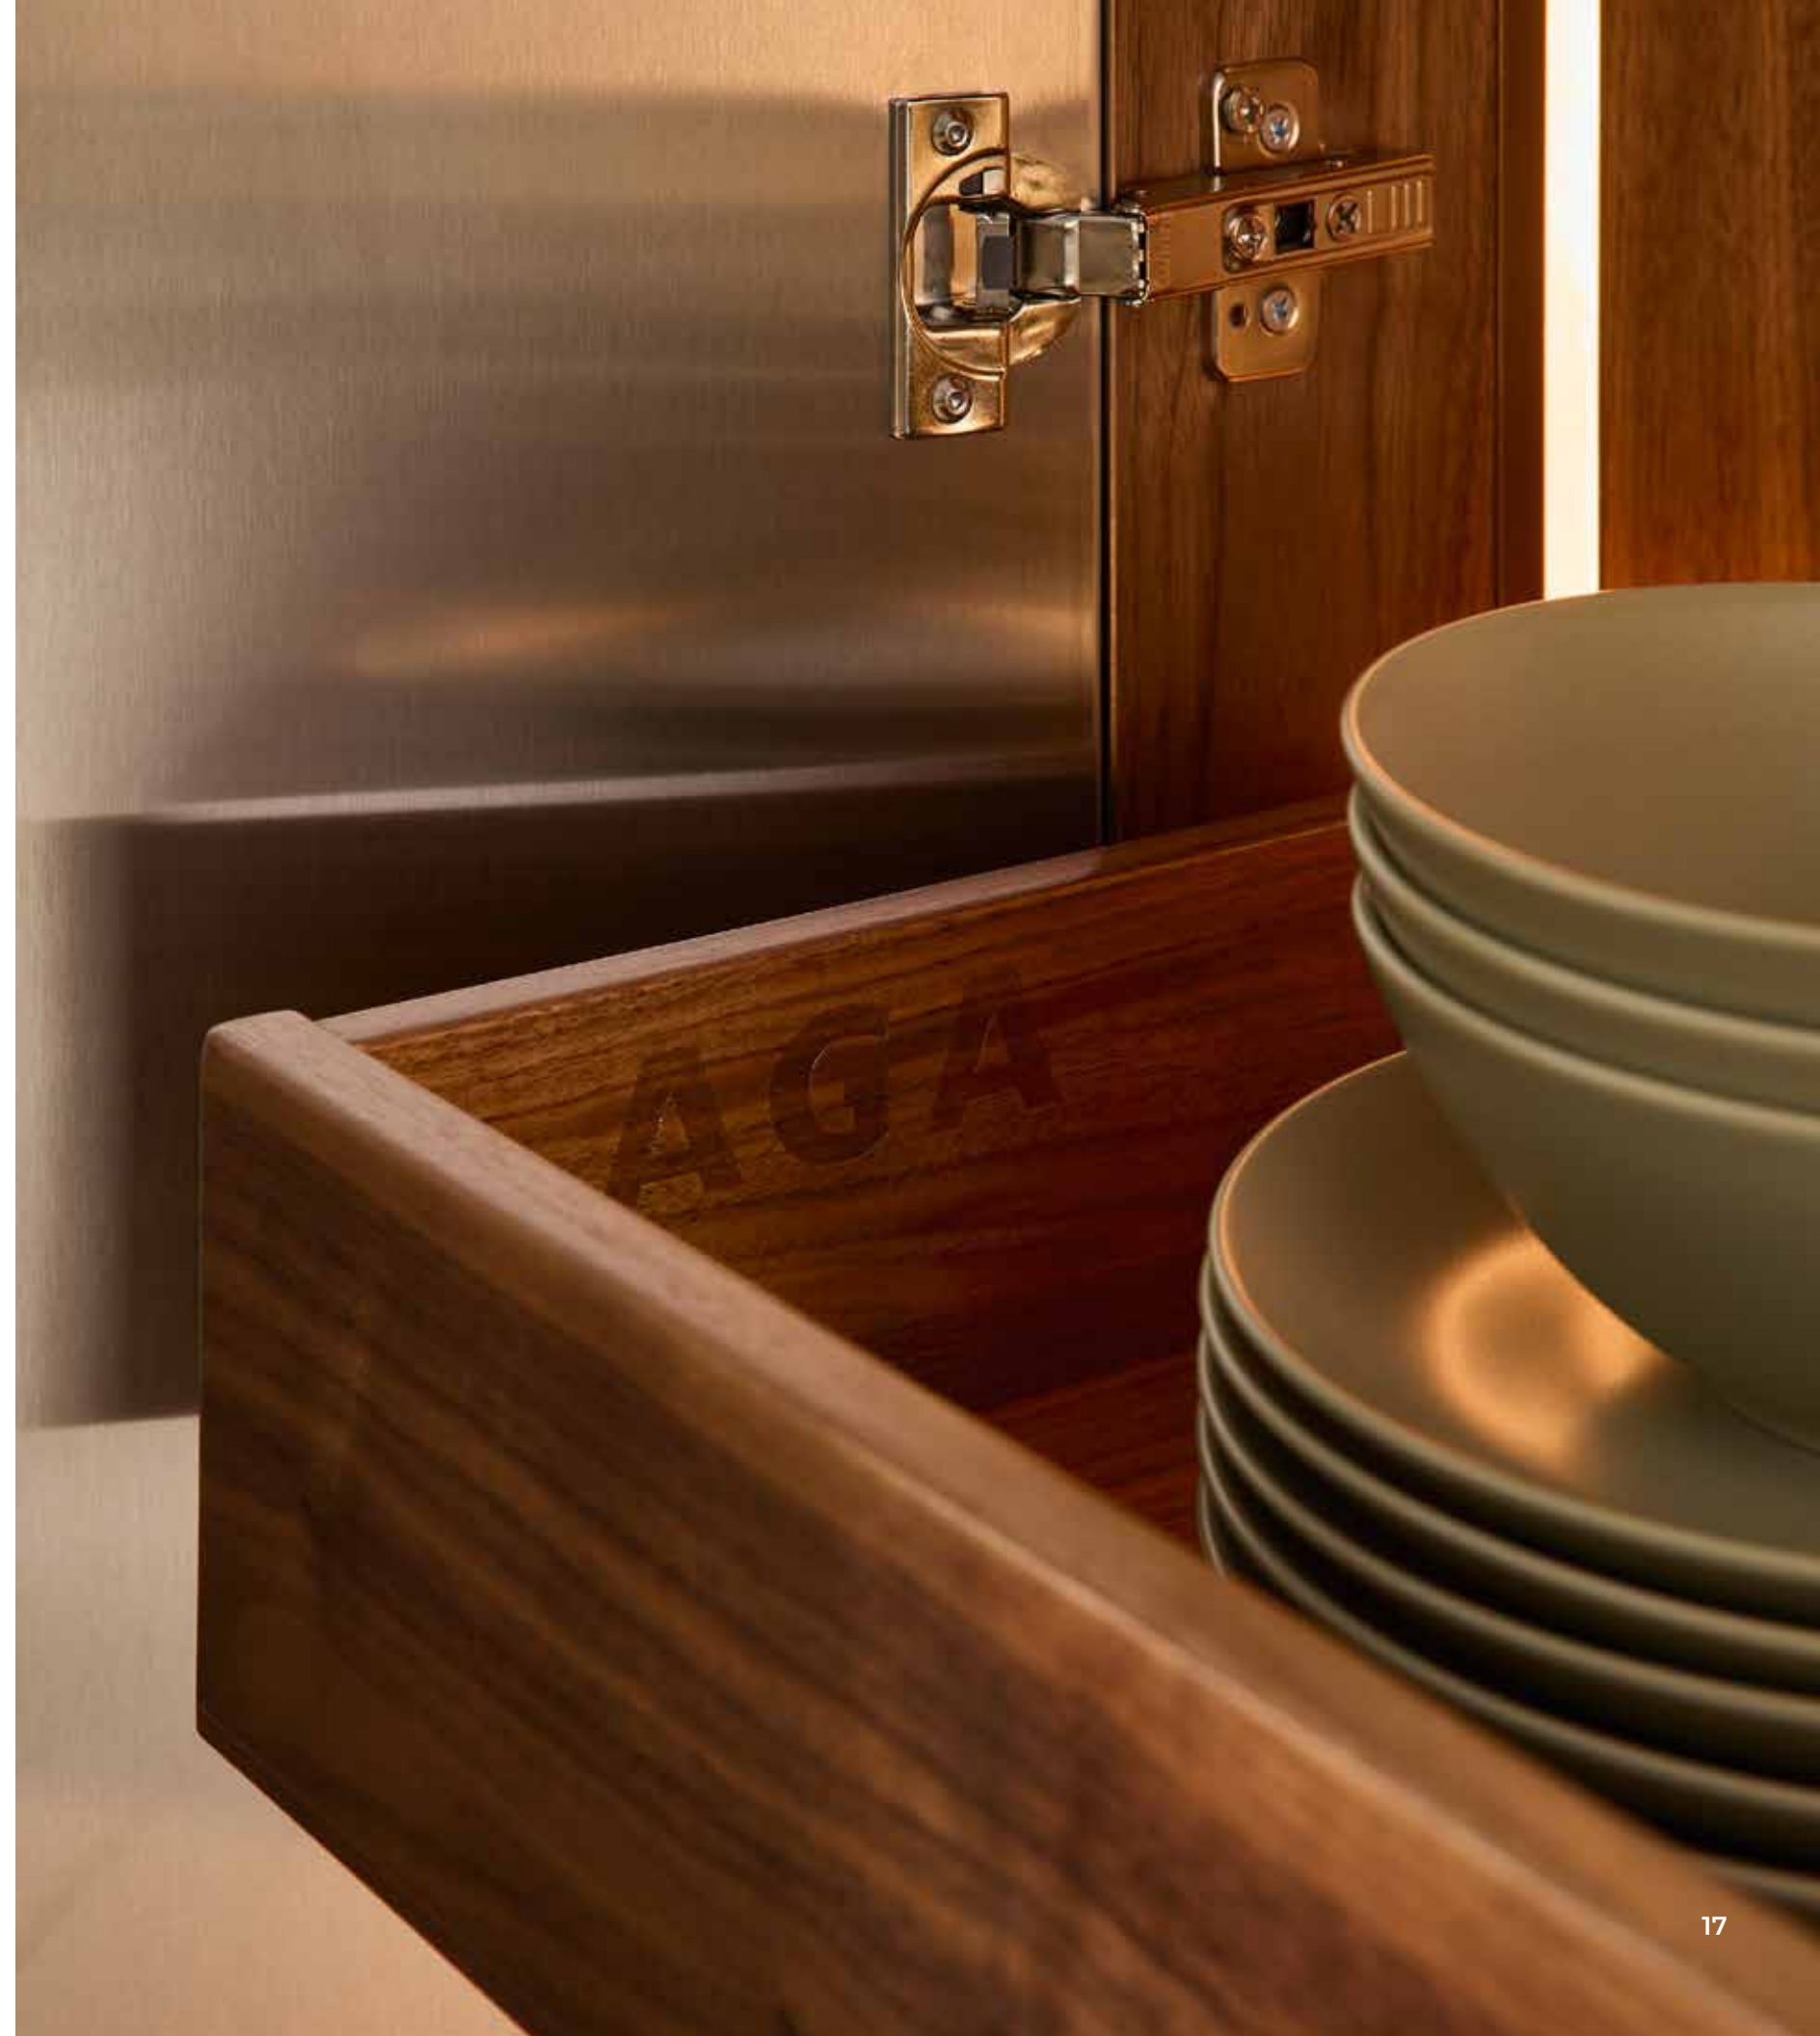

## WALL CABINET DESIGN

---

The AGA Elise upper cabinets deliver generous, well-organized storage tailored to the demands of any culinary space. A range of configuration and detailing options allows for thoughtful customization, ensuring your kitchen reflects your personal vision while maintaining a cohesive, elevated aesthetic.