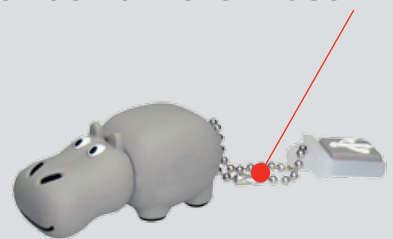

Go on Safari with a wild set of Animal flash drives!

- The Safari features a clever Monkey, wise Elephant, lazy Hippo and kingly Lion.
- Exclusive EMTEC 3D design
- Made out of high-quality rubber
- Available in 4GB and 8GB

Tip: Use the cap holder and chain to store the body while the flash drive is in use.

Product Specifications

Read Speed	Up to 18 MB/s
Write Speed	Up to 8 MB/s
Compatibility	Universal compatibility with USB 2.0
Operating Systems	Windows 8, 7, Vista, XP, Me, 2000 / Mac OS 8.6 or higher / Linux 2.6x
Capacities	4 GB, 8 GB
Pack Dimensions	6.77 (h) x 4.80 (w) x 1.30 (d) inches
Warranty	2-Year Limited