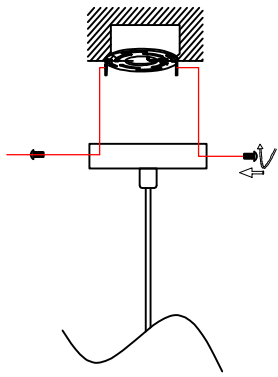

installation steps

1

List of Attachments

2

3

4

5

6

Bulb not included

7

Item: D3053

MODEL: 110-130V 60HZ

MAX:E26 1*60W Bulb not included

MADE IN CHINA