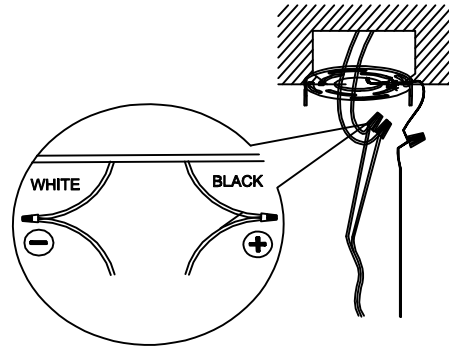

installation steps

1

List of Attachments

2

3

4

5

6

Bulb not included

7

Item: D3053

MODEL: 110-130V 60HZ

MAX:E26 1*60W Bulb not included

MADE IN CHINA