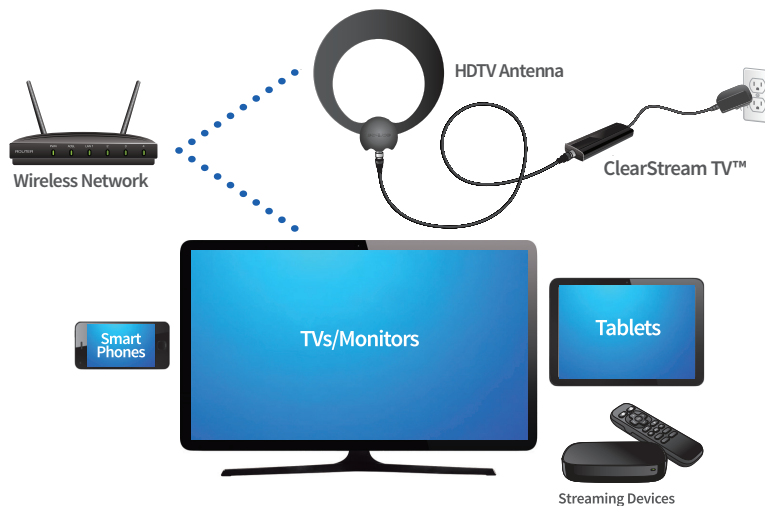

What You Need To Know

- Connects to one device at a time
- Includes a program guide
- Pause and Rewind Live TV

	MODEL NUMBER CLEARTV
	WIFI RANGE 20 Feet
	HARDWARE ATSC Tuner WiFi 802.11n over 2.4 GHz or 5 GHz
	ASSEMBLED 4.6"L x 1.5"W x .75"D
	WEIGHT 2 oz.
	COLOR Black
	WARRANTY 90-Days

Compatible with these branded products:

*Roku, Apple TV, Google Chromecast, Amazon Fire TV, Amazon Fire Stick, iOS and Android Phones and Tablets

Minimum OS requirements are Android 4.2 or above, iOS 8.4 or above, tvOS 10.2 or above, Roku v7.50 b4099 or above, and Amazon Fire devices 2013 or newer.

As a leader in cutting-edge technology, Antennas Direct is dedicated to providing superior products supported by a 90-day warranty.

antennasdirect.com 1-877-825-5572 U.S.A.

Availability and performance of certain features and applications are device and network dependent. The ClearStream TV™ Digital Tuner can be used on any home WiFi network compatible with 802.11n over 2.4 GHz or 5 GHz and compatible mobile devices.