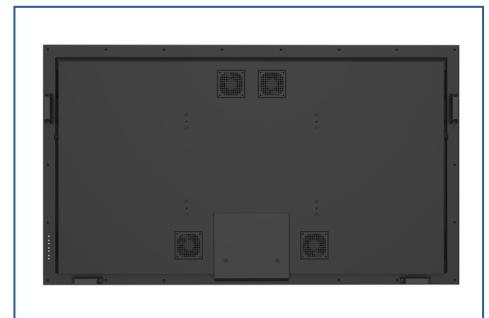

#### ■ IPS PANEL

Provides exceptional picture quality from any angle

Waterproof  
Universal Remote

Sealed cable entry helps prevent water and debris from getting inside

RoHS FC CE IP UL US

✉ info@peerless-av.com  
🌐 peerless-av.com