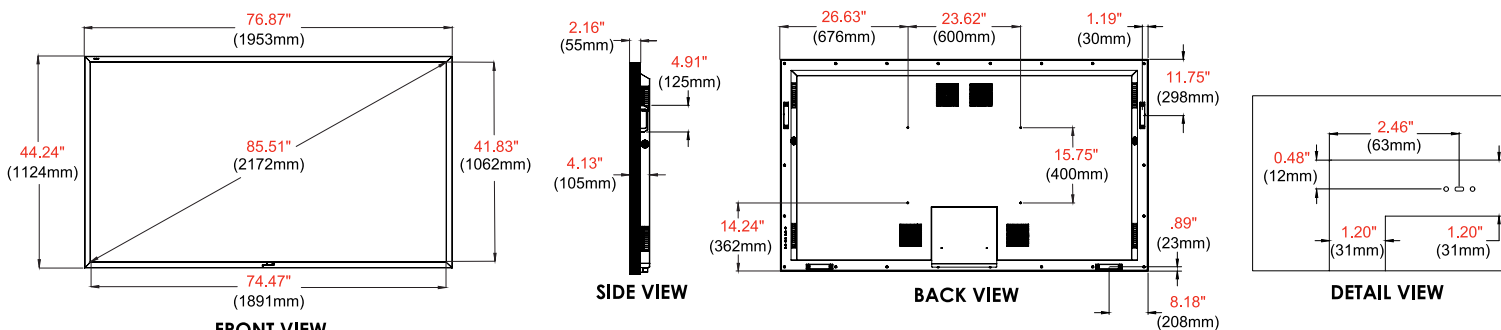

Mechanical

SIZE (W x H x D)	1953 x 1124 x 105mm (76.87" x 44.24" x 4.13")
INPUT COMPARTMENT (W x H x D)	290 x 134 x 55mm (11.4" x 5.29" x 2.18")
VESA® PATTERN	600 x 400mm
NET WEIGHT	74KG (163lbs)
COLOUR	Black

Input/Output Connections

TV INPUT	SUPPORT FOR NTSC/ATSC ONLY; NO PAL SUPPORT; NO SECAM SUPPORT
VGA INPUT	15 pin D-SUB (x1)
HDMI INPUT	HDMI 2.0/HDCP 2.2 (x3), 480p, 720p, 1080i, 1080p, 2160p
DISPLAY PORT	DisplayPort (x1), 480i, 480p, 720p, 1080i, 1080p, 2160p
CVBS INPUT	3.5mm (x1), 480i
YPBPR INPUT	3.5mm (x1), 480i, 480p, 720p, 1080i
VGA STEREO AUDIO INPUT	3.5mm (x1)
AUDIO STEREO OUTPUT	5W + 5W, Analog 3.5mm Headphone Jack
USB 2.0	USB A (Female) (x1)
RS232	3.5mm TRS Jack (x1)
TOSLINK DIGITAL AUDIO OUTPUT	Optical (x1)
IR EXTENDER INPUT	3.5mm (x1)
IR EXTENDER OUTPUT (REPEATER)	3.5mm (x1)
5VDC 2.4A OUTPUT (USB POWER)	USB A (Female) (x1)
12VDC 2.5A OUTPUT	Barrel 2.5mm (ID), 5.5mm (OD) (x1)
AMBIENT LIGHT SENSOR EXTENDER INPUT	3.5mm (x1)

Package Specifications

	PACKAGE SIZE	PACKAGE SHIP WEIGHT	PACKAGE UPC CODE	PACKAGE CONTENTS	UNITS IN PACKAGE
UV862-EUK	2400 x 1450 x 1000 mm (W x H x D)	129.27kg	735029336624	Display, Universal Remote Control, Power Cord, Manual, Display Cover, IR Extender and Outdoor Flat Wall Mount	1

Accessories

ACCD-05K: 5V DC Power Kit	ACCD-ALG: Analog Accessory Kit
ACCD-12K: 12V DC Power Kit	ACCD-ALS: Ambient Light Sensor Extender

All dimensions = inch (mm)

Architect Specifications

The UltraView™ UHD Outdoor TV shall be a Peerless-AV model UV862-EUK and shall be located where indicated on the plans. Assembly and installation shall be done according to instructions provided by the manufacturer.

Visit peerless-av.com to see the complete line of AV solutions from Peerless-AV, including outdoor displays, wireless, kiosks, digital audio, display mounts, projector mounts, carts/stands, and a full assortment of accessories.

Peerless-AV
2300 White Oak Circle
Aurora, IL 60502 USA
(800) 865-2112
(630) 375-5100
Fax: (800) 359-6500

Peerless-AV EMEA
Unit 3 Watford Interchange
Colonial Way, Watford
Herts, WD24 4WP
United Kingdom
+44 (0) 1923 200100
Fax: +44 (0) 1923 200101

Peerless-AV Latin America
Av. de las Industrias 413
Parque Industrial Escobedo
General Escobedo, N.L.,
México, 66062
+52 (81) 8384-8300
Fax: +52 (81) 8384-8360