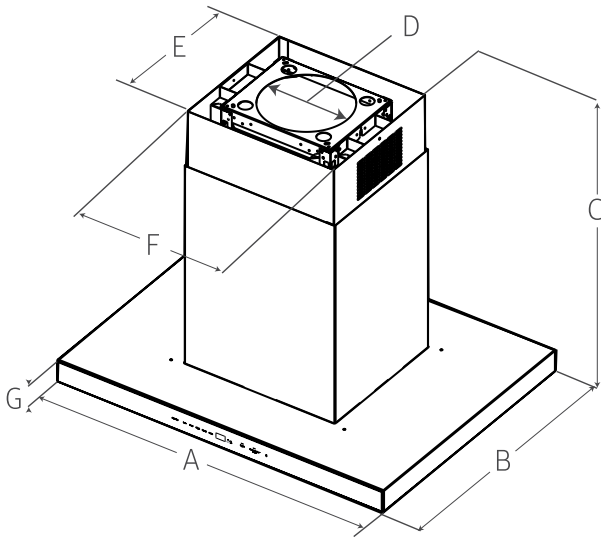

### DIMENSIONS & WEIGHT

APPLIANCE DIMENSIONS (W X H X D) (IN.)	42 X 2-3/8 X 27-1/8
--	---------------------

## APPLIANCE DIMENSIONS

42"	
A	42" (106.5 CM)
B	27-1/4" (69.3 CM)
C	MAX. 52-1/2" (133.3 CM) MIN. 32-1/4" (82 CM)
D	10" (25.4 CM)
E	14-11/16" (37.3 CM)
F	16-1/2" (42 CM)
G	2-3/8" (6 CM)

®/™ © 2022. Dimensions are for planning purposes only. For complete details, see Installation Instructions packed with product. Specifications subject to change without notice. For product questions, visit [www.dacor.com](http://www.dacor.com) or call Customer Assurance at (833) 83-ELITE.