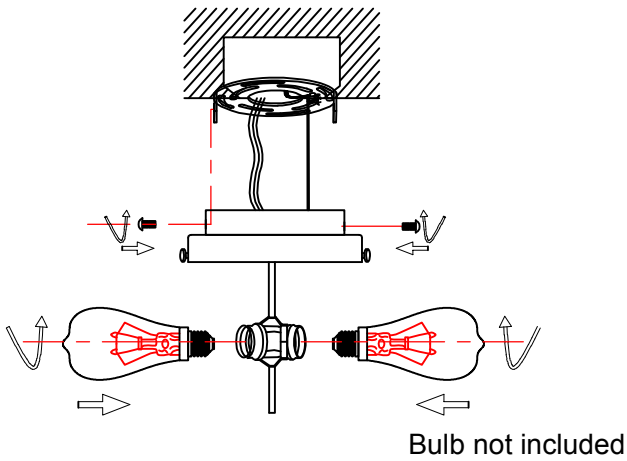

Parrot Uncle

C3026/C3026GR

English

www.parrotuncle.com

installation steps

1

List of Attachments

2

3

4

5

6

7

Item: C3026/C3026GR
MODEL: 110-130V 60HZ
MAX:E26 3*60W Bulb not included

MADE IN CHINA

Parrot Uncle