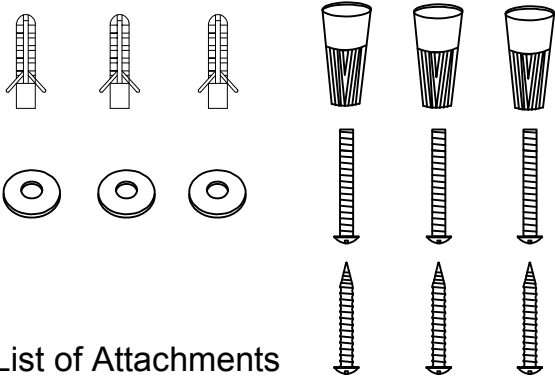

Parrot Uncle

C3026/C3026GR

English

www.parrotuncle.com

installation steps

1

List of Attachments

2

3

4

5

6

7

Item: C3026/C3026GR
MODEL: 110-130V 60HZ
MAX:E26 3*60W Bulb not included

MADE IN CHINA

Parrot Uncle