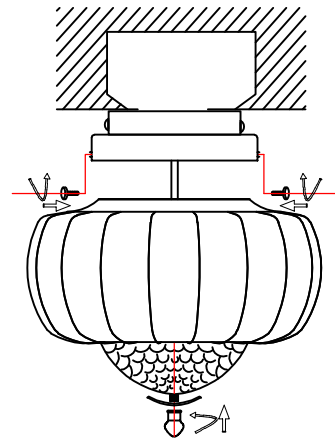

3

4

5

6

7

Item: C3026/C3026GR
MODEL: 110-130V 60HZ
MAX:E26 3*60W Bulb not included

MADE IN CHINA

Parrot Uncle