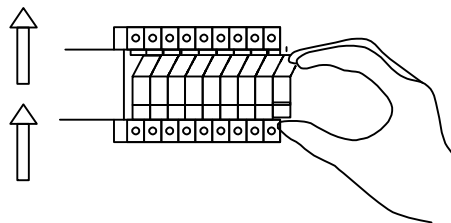

3

4

5

6

7

Item: C3026/C3026GR
MODEL: 110-130V 60HZ
MAX:E26 3*60W Bulb not included

MADE IN CHINA

Parrot Uncle