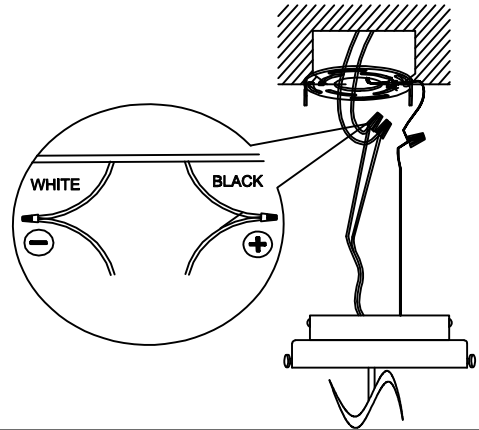

Parrot Uncle

C3026/C3026GR

English

www.parrotuncle.com

installation steps

1

List of Attachments

2

3

4

5

6

7

Item: C3026/C3026GR
MODEL: 110-130V 60HZ
MAX:E26 3*60W Bulb not included

MADE IN CHINA

Parrot Uncle