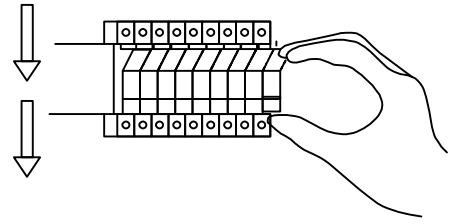

Parrot Uncle

C3026/C3026GR

English

www.parrotuncle.com

installation steps

1

List of Attachments

2

3

4

5

6

7

Item: C3026/C3026GR
MODEL: 110-130V 60HZ
MAX:E26 3*60W Bulb not included

MADE IN CHINA

Parrot Uncle