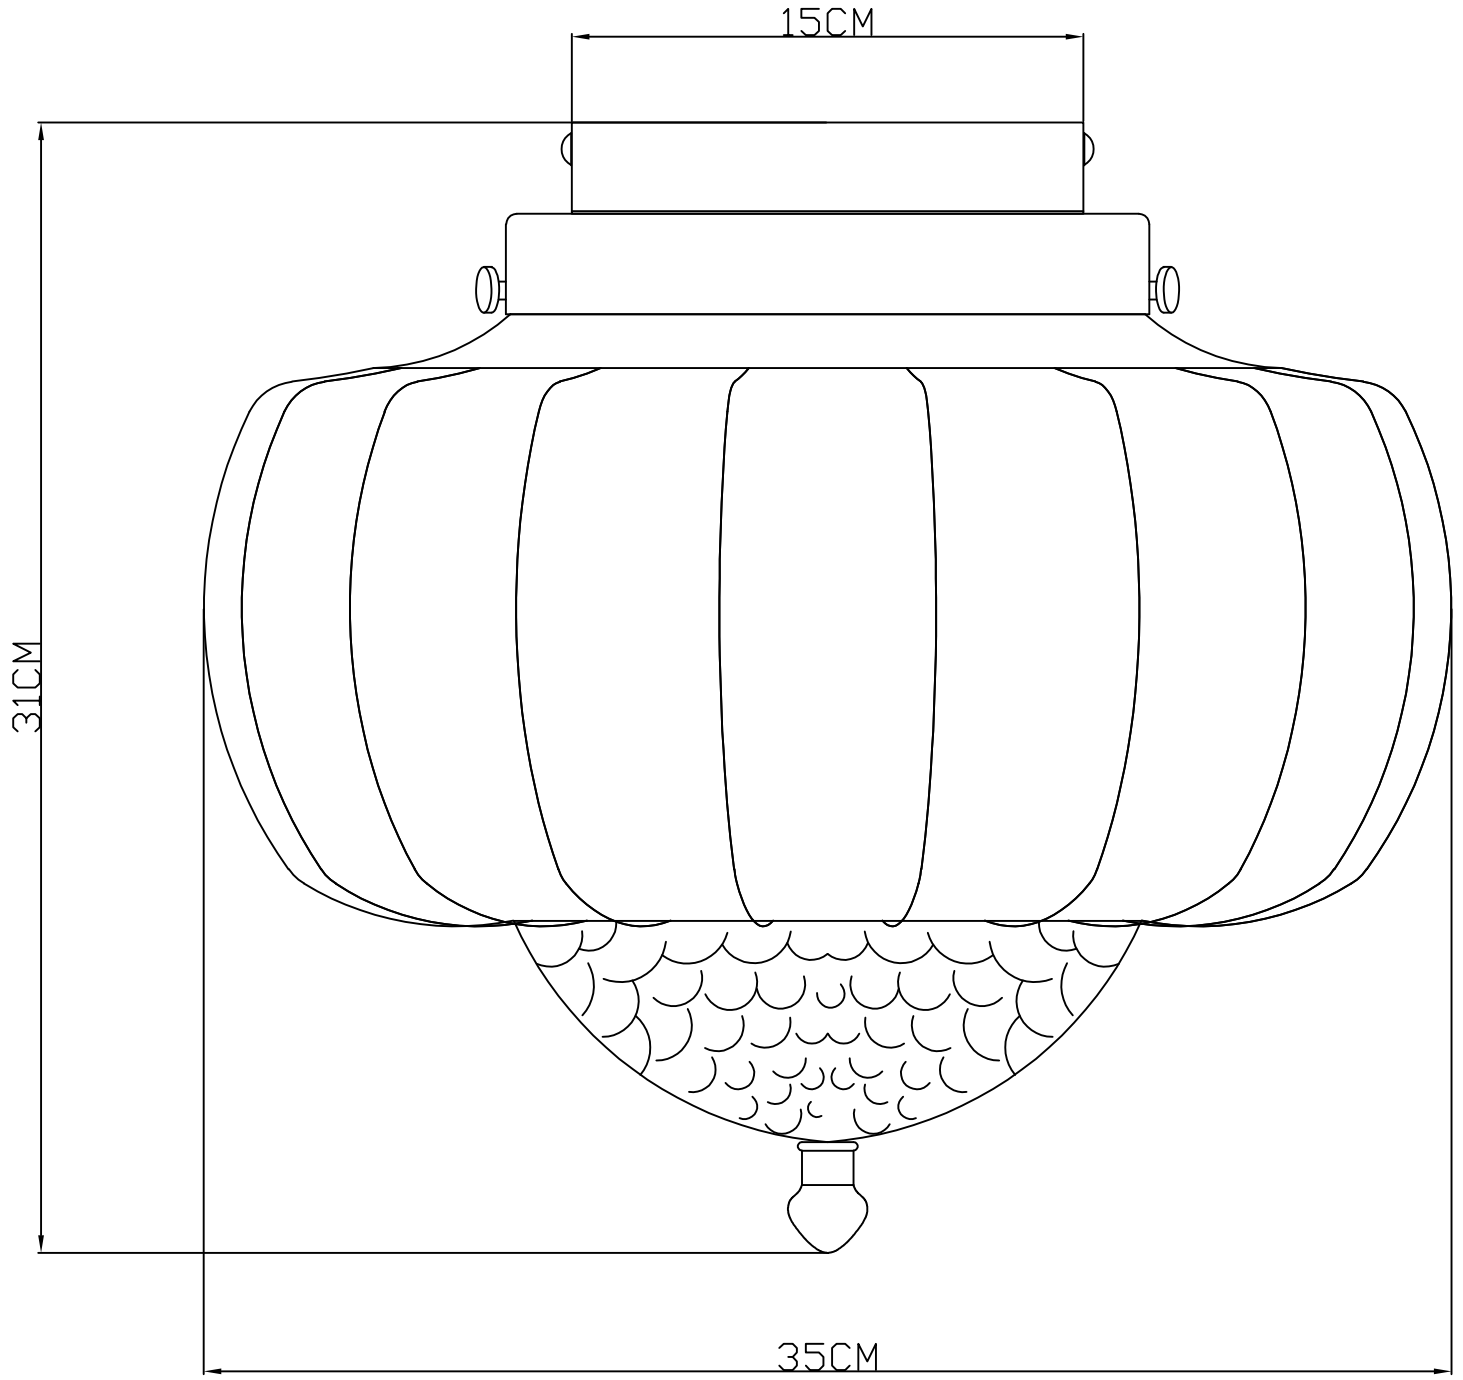

3

4

5

6

7

Item: C3026/C3026GR
MODEL: 110-130V 60HZ
MAX:E26 3*60W Bulb not included

MADE IN CHINA

Parrot Uncle