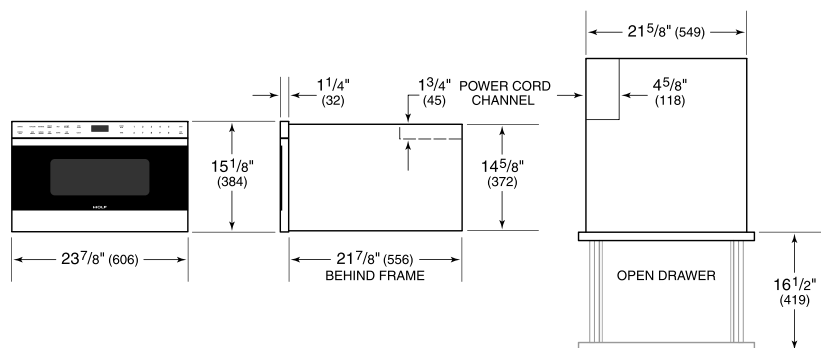

Fits a 9x13 pan and up to a 7" tall glass or dish for additional cooking flexibility

Install into surrounding cabinetry to coordinate with other Wolf built-in ovens and warming drawers

Installs can be lowered due to control panel lock providing extra safety

Model	MD24TE/S
Dimensions	23 7/8"W x 15 1/8"H x 21 7/8"D
Capacity	1.2 cu. ft.
Electrical Supply	120 VAC, 60 Hz
Electrical Service	15 amp dedicated circuit
Power Cord Length	4 Feet
Receptacle	3-prong grounding-type

**ELECTRICAL**

**NOTE:** Dimensions in parenthesis are in millimeters unless otherwise specified

**DIMENSIONS**

**STANDARD INSTALLATION**

TOP VIEW

SIDE VIEW

FRONT VIEW