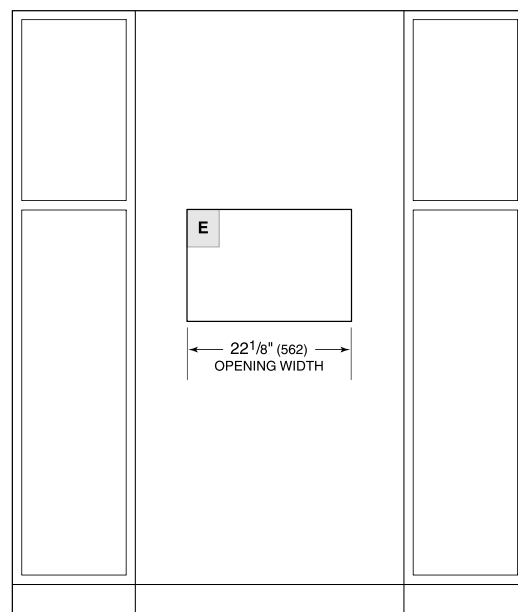

Fits a 9x13 pan and up to a 7" tall glass or dish for additional cooking flexibility

Install into surrounding cabinetry to coordinate with other Wolf built-in ovens and warming drawers

Installs can be lowered due to control panel lock providing extra safety

Model	MD24TE/S
Dimensions	23 7/8"W x 15 1/8"H x 21 7/8"D
Capacity	1.2 cu. ft.
Electrical Supply	120 VAC, 60 Hz
Electrical Service	15 amp dedicated circuit
Power Cord Length	4 Feet
Receptacle	3-prong grounding-type

**ELECTRICAL**

**NOTE:** Dimensions in parenthesis are in millimeters unless otherwise specified

**DIMENSIONS**

**STANDARD INSTALLATION**

TOP VIEW

SIDE VIEW

FRONT VIEW