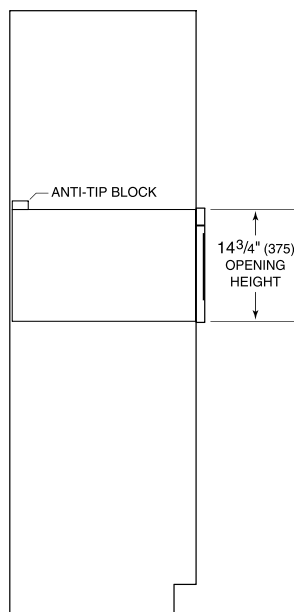

Fits a 9x13 pan and up to a 7" tall glass or dish for additional cooking flexibility

Install into surrounding cabinetry to coordinate with other Wolf built-in ovens and warming drawers

Installs can be lowered due to control panel lock providing extra safety

Model	MD24TE/S
Dimensions	23 7/8"W x 15 1/8"H x 21 7/8"D
Capacity	1.2 cu. ft.
Electrical Supply	120 VAC, 60 Hz
Electrical Service	15 amp dedicated circuit
Power Cord Length	4 Feet
Receptacle	3-prong grounding-type

**ELECTRICAL**

**NOTE:** Dimensions in parenthesis are in millimeters unless otherwise specified

**DIMENSIONS**

**STANDARD INSTALLATION**

TOP VIEW

SIDE VIEW

FRONT VIEW