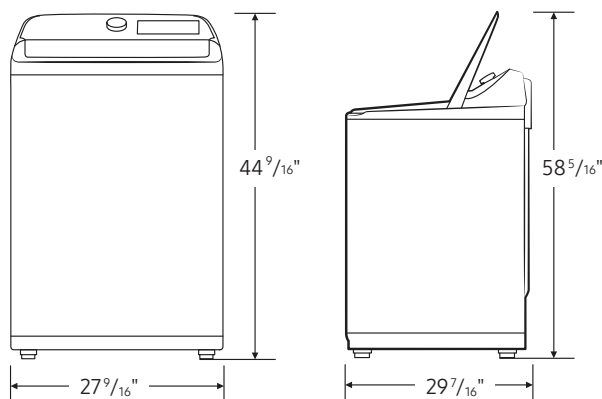

#### Product Dimensions & Weight (WxHxD)

Dimensions: 27<sup>9</sup>/<sub>16</sub>" x 44<sup>9</sup>/<sub>16</sub>" x 29<sup>7</sup>/<sub>16</sub>"

Weight: 132 lbs

#### Shipping Dimensions & Weight (WxHxD)

Dimensions: 30<sup>1</sup>/<sub>8</sub>" x 46<sup>7</sup>/<sub>8</sub>" x 31<sup>1</sup>/<sub>4</sub>"

Weight: 141 lbs

### Dimensions

Actual color may vary. Design, specifications, and color availability are subject to change without notice. Non-metric weights and measurements are approximate.

©2019 Samsung Electronics America, Inc. 85 Challenger Road, Ridgefield Park, NJ 07660. Tel: 800-SAMSUNG. samsung.com. Samsung is a registered trademark of Samsung Electronics Co. Ltd.