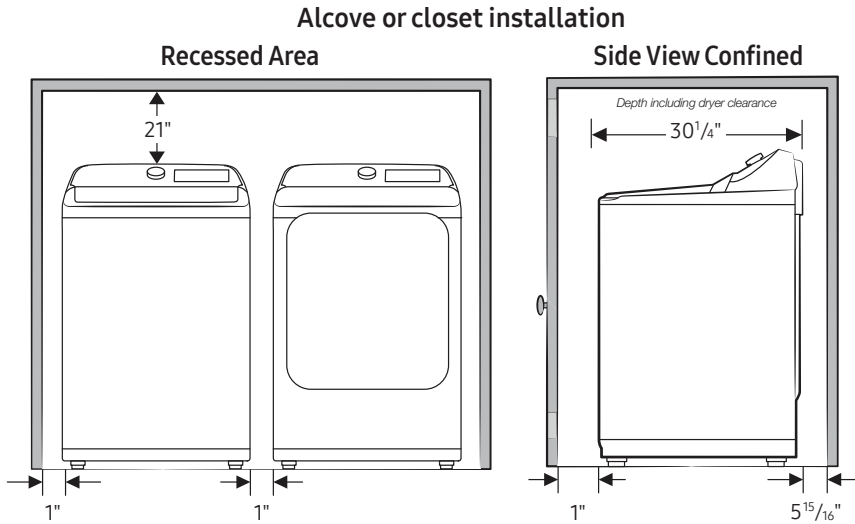

WA54R7200AV

SAMSUNG

Samsung Top Load Washer with Active WaterJet

5.4 cu. ft. Capacity DOE

Installation Specifications

Minimum clearances for closets and alcoves:

Sides – 1"
Top – 21"
Rear – 5.9"
Closet Front – 1"

If both the washer and a dryer are installed in the same location, the front of the alcove or closet must have two unobstructed air openings for a combined minimum total area of 72-inch². This clearance requirement is applicable for washers only.

For dryer's clearance requirement, see the dryer's user manual.

10 Preset Washing Cycles:

Normal, Bedding/WaterProof, Heavy Duty, Permanent Press, Whites, Delicates/Hand Wash, Quick Wash, Self Clean, Rinse and Spin, Spin Only

7 Additional Washing Options:

Delay End, Presoak, Alarm Off, Child Lock, Fabric Softener, Deep Fill, Smart Care

5 Temperature Levels:

Hot, Warmer, Warm, Cool, Cold

5 Spin Speeds:

High, Medium High, Medium, Low, No Spin

5 Soil Levels:

Heavy, Medium Heavy, Normal, Medium Low, Light

Dispenser Trays:

Main Wash, Softener, Bleach

Warranty

One (1) Year Parts and Labor
Three (3) Years Stainless Steel Tub (Part Only)
Ten (10) Years Direct Drive Motor (Part Only)

Product Dimensions & Weight (WxHxD)

Dimensions: 27⁹/₁₆" x 44⁹/₁₆" x 29⁷/₁₆"

Weight: 132 lbs

Shipping Dimensions & Weight (WxHxD)

Dimensions: 30¹/₈" x 46⁷/₈" x 31¹/₄"

Weight: 141 lbs

Color

Fingerprint Resistant
Black Stainless Steel

White

Model

WA54R7200AV

WA54R7200AW

UPC Code

887276300559

887276300566

Matching Dryer (Electric/Gas)

Fingerprint Resistant
Black Stainless Steel

White

DVE54R7200V

DVE54R7200W

887276347967

887276347974

Fingerprint Resistant
Black Stainless Steel

White

DVG54R7200V

DVG54R7200W

887276348001

887276348018