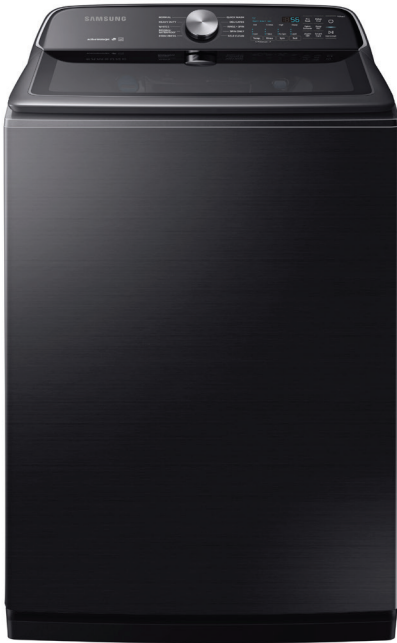

# WA54R7200AV

SAMSUNG

## Samsung Top Load Washer with Active WaterJet

5.4 cu. ft. Capacity DOE