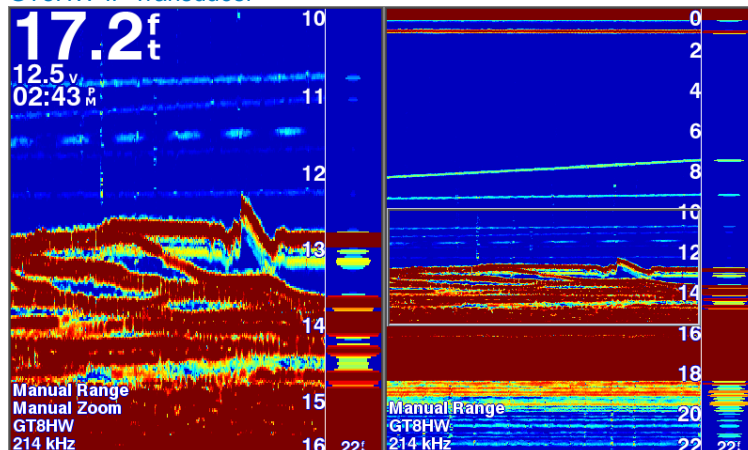

KEY FEATURES:

DISPLAY	Bright, sunlight-readable 6” display with keyed interface or 7” display with keyed assist interface
SONAR	ECHOMAP Plus 63cv Ice Fishing Bundle includes GT8HW-IF ice fishing transducer with high wide CHIRP traditional sonar ECHOMAP Plus 73cv Ice Fishing Bundle includes GT10HN-IF ice fishing transducer with high narrow CHIRP traditional sonar Panoptix Ice Fishing Bundle includes GT10HN-IF ice fishing transducer with high narrow CHIRP traditional sonar and Panoptix PS22-TR transducer
BUILT-IN FLASHER	Provides precise jig and fish detection
CARTOGRAPHY	Preloaded LakeVü HD maps provide industry-leading detail on more than 17,000 lakes, including 13,000 with 1’ contours
CARRYING CASE	Rugged, glove-friendly portable carrying case holds chartplotter or fishfinder, charger, power cable, battery, grommet, transducers and foam float

SCREENSHOTS:

ECHOMAP Plus 63cv Ice Fishing Bundle

Panoptix Ice Fishing Bundle

GT8HW-IF Transducer

PRODUCT CONFIGURATIONS:

**Panoptix™
Ice Fishing Bundle**

010-01893-20
753759215286

Includes: ECHOMAP™ Plus 73cv chartplotter, Panoptix PS22-TR transducer, Panoptix ice fishing mount, GT10HN-IF transducer, power cable, tilt/swivel mount, portable fishing kit (bag with handle, foam float, transducer adapter cable, cable grommet, rechargeable battery and battery charger) and documentation