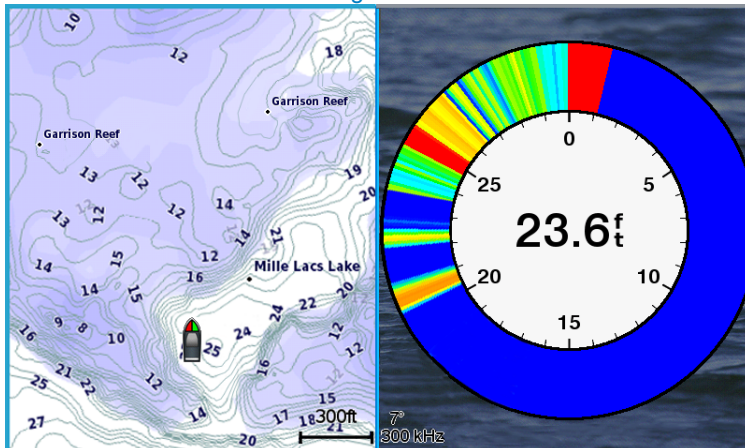

KEY FEATURES:

DISPLAY	Bright, sunlight-readable 6” display with keyed interface or 7” display with keyed assist interface
SONAR	ECHOMAP Plus 63cv Ice Fishing Bundle includes GT8HW-IF ice fishing transducer with high wide CHIRP traditional sonar ECHOMAP Plus 73cv Ice Fishing Bundle includes GT10HN-IF ice fishing transducer with high narrow CHIRP traditional sonar Panoptix Ice Fishing Bundle includes GT10HN-IF ice fishing transducer with high narrow CHIRP traditional sonar and Panoptix PS22-TR transducer
BUILT-IN FLASHER	Provides precise jig and fish detection
CARTOGRAPHY	Preloaded LakeVü HD maps provide industry-leading detail on more than 17,000 lakes, including 13,000 with 1’ contours
CARRYING CASE	Rugged, glove-friendly portable carrying case holds chartplotter or fishfinder, charger, power cable, battery, grommet, transducers and foam float

SCREENSHOTS:

ECHOMAP Plus 63cv Ice Fishing Bundle