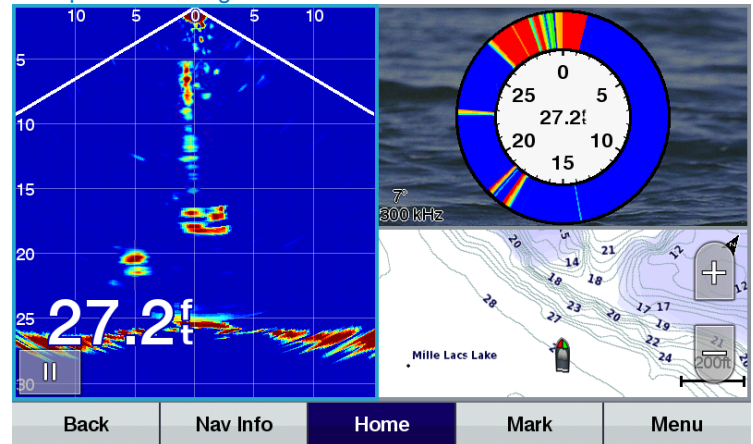

Panoptix Ice Fishing Bundle