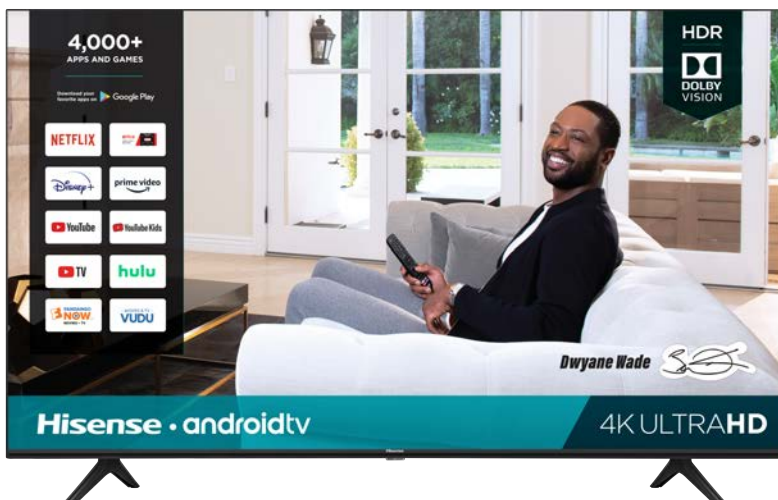

Hisense

65
inches

H65 Series Hisense Android TV

Model 65H6570G

4K ULTRAHD

The Smart Upgrade

The H65 series is as smooth as it is smart, thanks to advanced technologies inside and out. Colors burst off the screen in amazing 4K UltraHD resolution. Experience movies and games with incredible contrast, thanks to advanced picture technologies like Dolby Vision HDR and HDR10. For a 4K UHD picture, plus incredible content, and convenience, the smart money is on the H65 series.

With more than four times the resolution of a regular 1080p high-definition screen, an Android OS with more than 4,000 apps and games, and Google Assistant built-in for voice control; the H65 4K UltraHD Hisense Android Smart TV changes the standard for affordable, premium TVs.

4K Ultra HD

Delivers more than four times the resolution of a regular 1080p high-definition screen. Along with over 8.3 million pixels, inside you'll find a powerful full array LED backlight at work creating a sharper, more colorful picture.