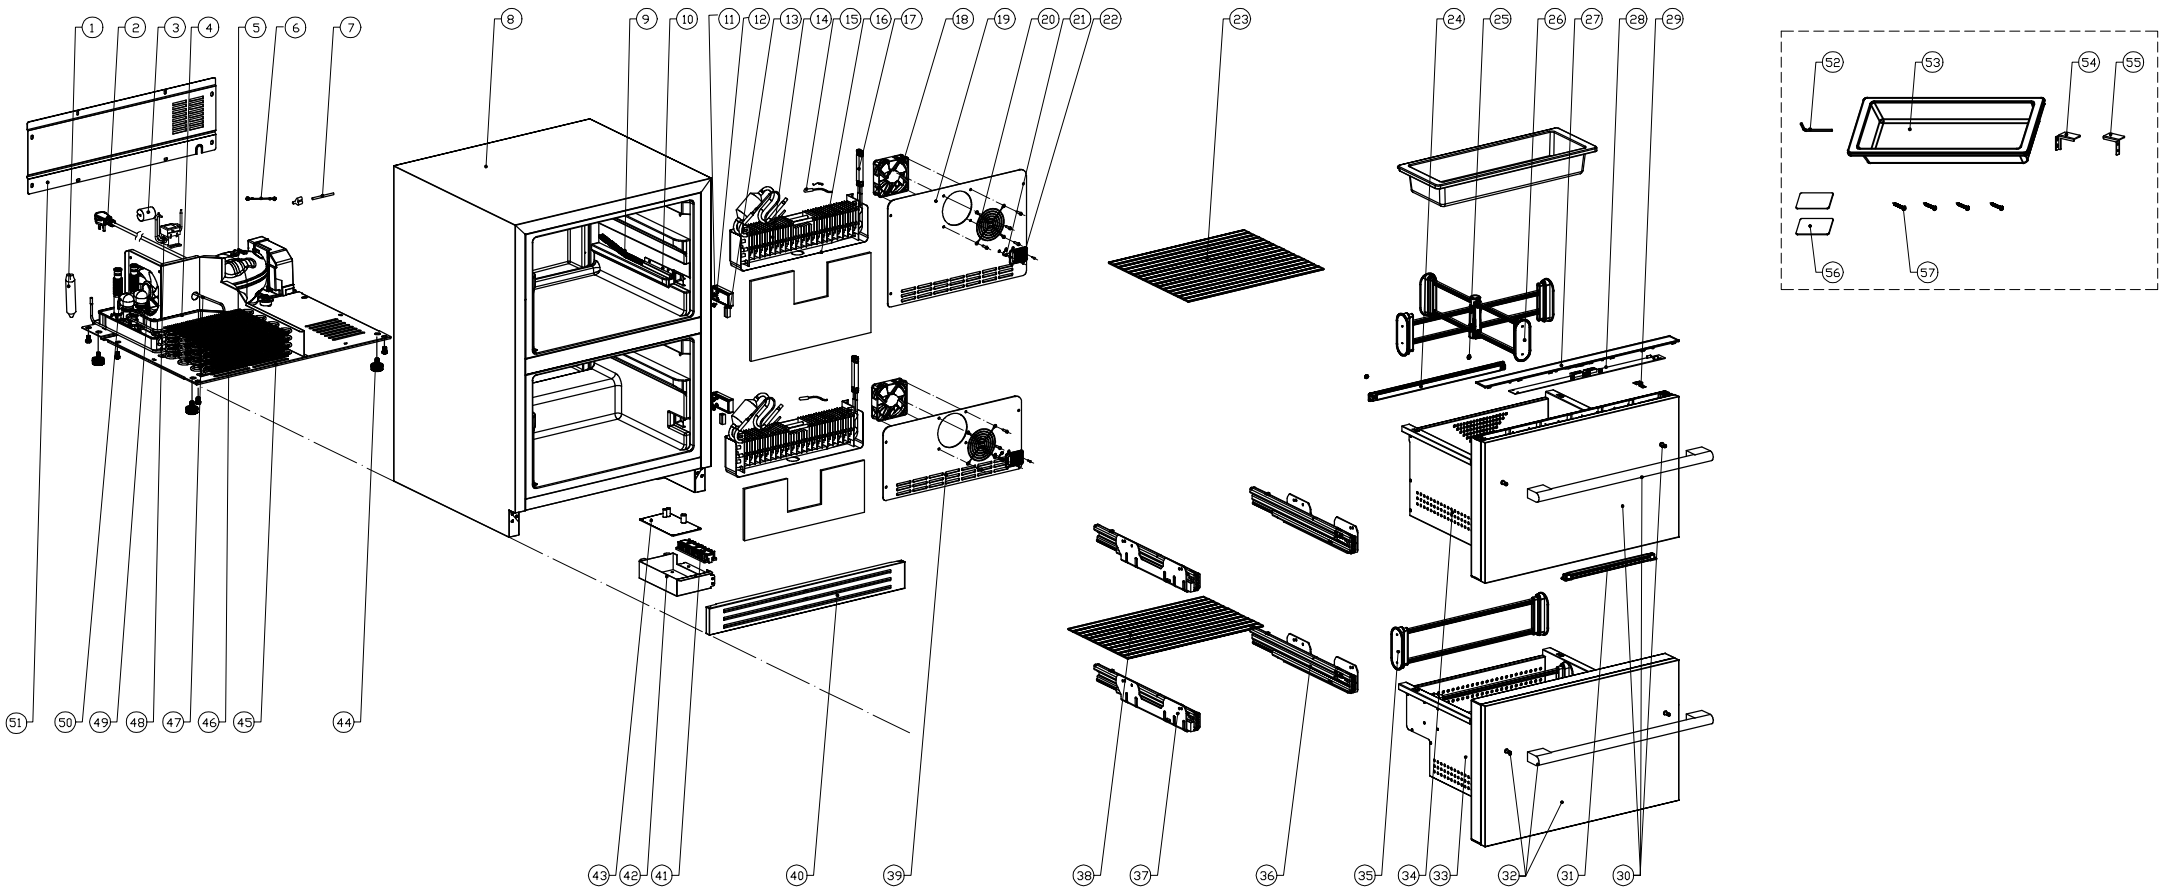

PRRFD24C2AS

Presrv™ Refrigerator Freezer Drawer, Dual Zone

ZEPHYR

PRRFD24C2AS

Ref #	Part #	Description	Qty.
1	56300004	Dryer Filter	1
2	11030211	Power Cord	1
3	56220051	Anti Vibration Gasket	1
4	56130060	Drip Tray	1
4-1	50350011	Drip Tray Pad	6
5	12160015	Compressor	1
5-1	11010208	Compressor Frequency Conversion Board	1
6	11030130	Compressor Ground Wire	1
7	50330010	Sealing Pipe	1
9	50500185	Tank Chain Assembly	1
10	01020065	Screw Cover	2
11	56200142	Hall Switch Box	2
12	01020065	Screw Cover	4
13	11040037	Hall Switch	2
14	54240036	Evaporator, Upper Zone	1
14	54240034	Evaporator, Lower Zone	1
15	11050042	Sensor	2
16	54190091	Heater Plate	2
17	56150017	Heater Tube	2
18	12130052	Fan	2
19	54170044	Air Duct Panel, Upper	1
19-1	01020069	Screw, ST4*12	4
20	54210051	Fan Cover	2
21	11050043	Sensor	2
22	54210052	Sensor Cover	2
23	54290003	Upper Drawer Silicone Mat	1
24	12010027	Upper Drawer Light Assembly	1
25	01020065	Screw Cover	4

26	54260011	Upper Drawer Divider Assembly	1
27	56200143	Display Board Box	1
28	11010198	Display Control Board	1
29	50180015	Tank Chain Clip	1
29-1	02170014	Flat Washer	2
29-2	02170015	Spring Washer	2
29-3	01650012	Screw, M4*6	2
30	50230051	Upper Drawer Door	1
30-1	56220064	Door Gasket	1
30-2	50280012	Handle	1
30-3	01070040	Handle Set Screw, M6*10	2
31	12010028	Lower Drawer LED Light Assembly	1
32	50230052	Lower Drawer Door	1
32-1	56220064	Door Gasket	1
32-2	50280012	Handle	1
32-3	01070040	Handle Set Screw, M6*10	2
33	50500187	Lower Drawer Assembly	1
34	50500188	Upper Drawer Assembly	1
35	54260012	Lower Drawer Divider Assembly	1
36	50320069	Sliding Rail, Right	2
37	50320070	Sliding Rail, Left	2
38	54290004	Lower Drawer Silicone Mat	1
39	54170045	Air Duct Panel, Lower	1
39-1	01020069	Screw, ST4*12	4
40	50260029	Kick Plate	1
40-1	54220021	Magnet	2
41	54140387	Clip Bracket	1
42	56200137	PCB Box	1
42-1	01020098	Screw, ST4*8	1
42-2	11030119	Ground Wire	1
43	11010199	Main Power Control Board	1
44	50350008	Leveling Leg	4