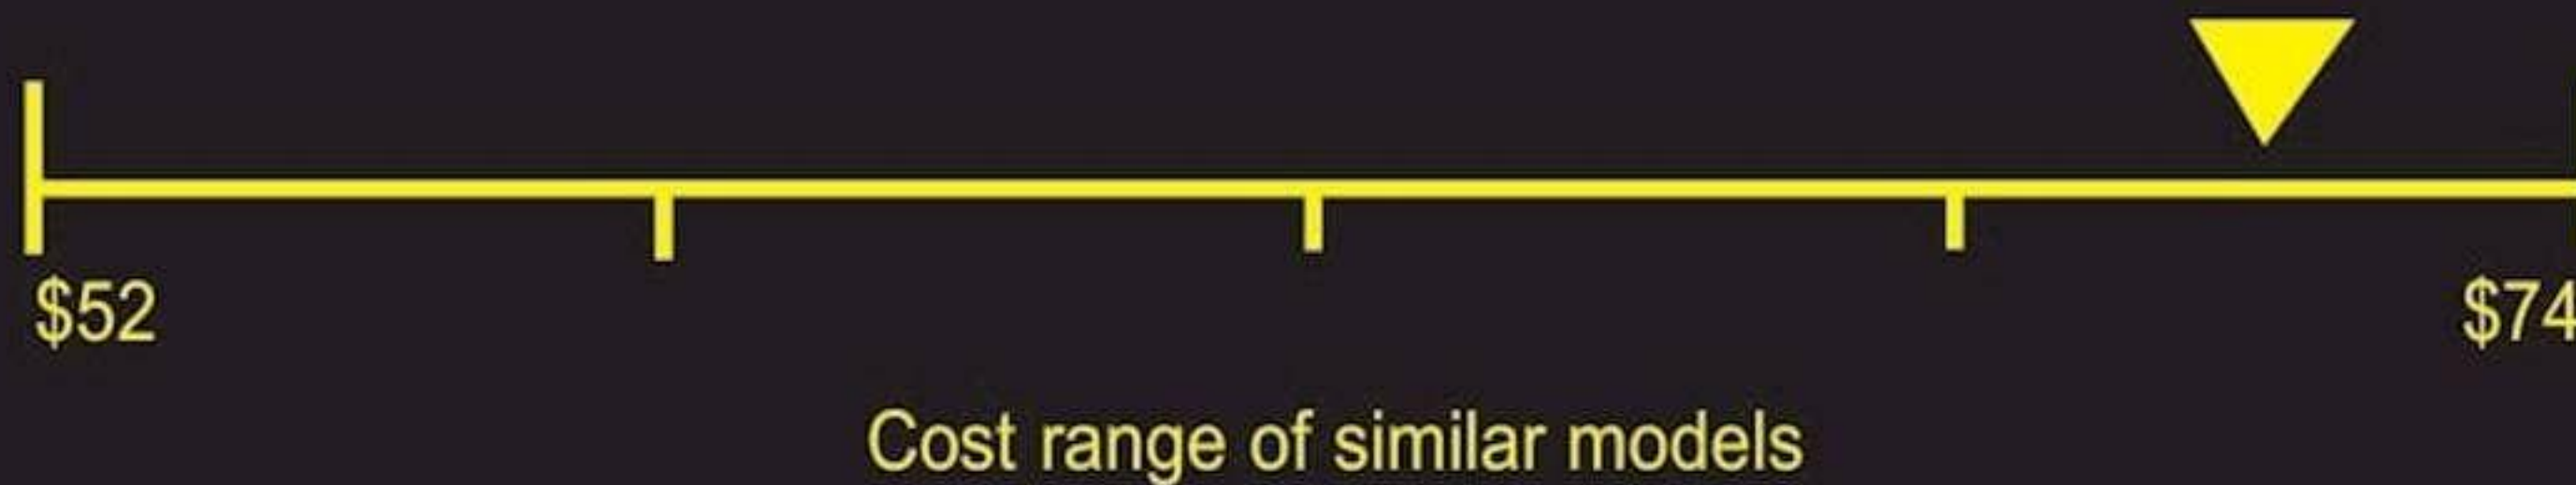

U.S. Government

Federal law prohibits removal of this label before consumer purchase.

ENERGYGUIDE

Upright Freezer
• Automatic Defrost

JennAir by Whirlpool Corporation
Model(s): JBZFL30IGX, JBZFR30IGX
Capacity: 17.2 Cubic Feet

Compare ONLY to other labels with yellow numbers.
Labels with yellow numbers are based on same test procedures.

Estimated Yearly Operating Cost

\$71

588 kWh

Estimated Yearly Electricity Use

- Your cost will depend on your utility rates and use.
- Cost range based only on upright freezer models of similar capacity with Automatic Defrost.
- Estimated energy cost based on a national average electricity cost of 12 cents per kWh.