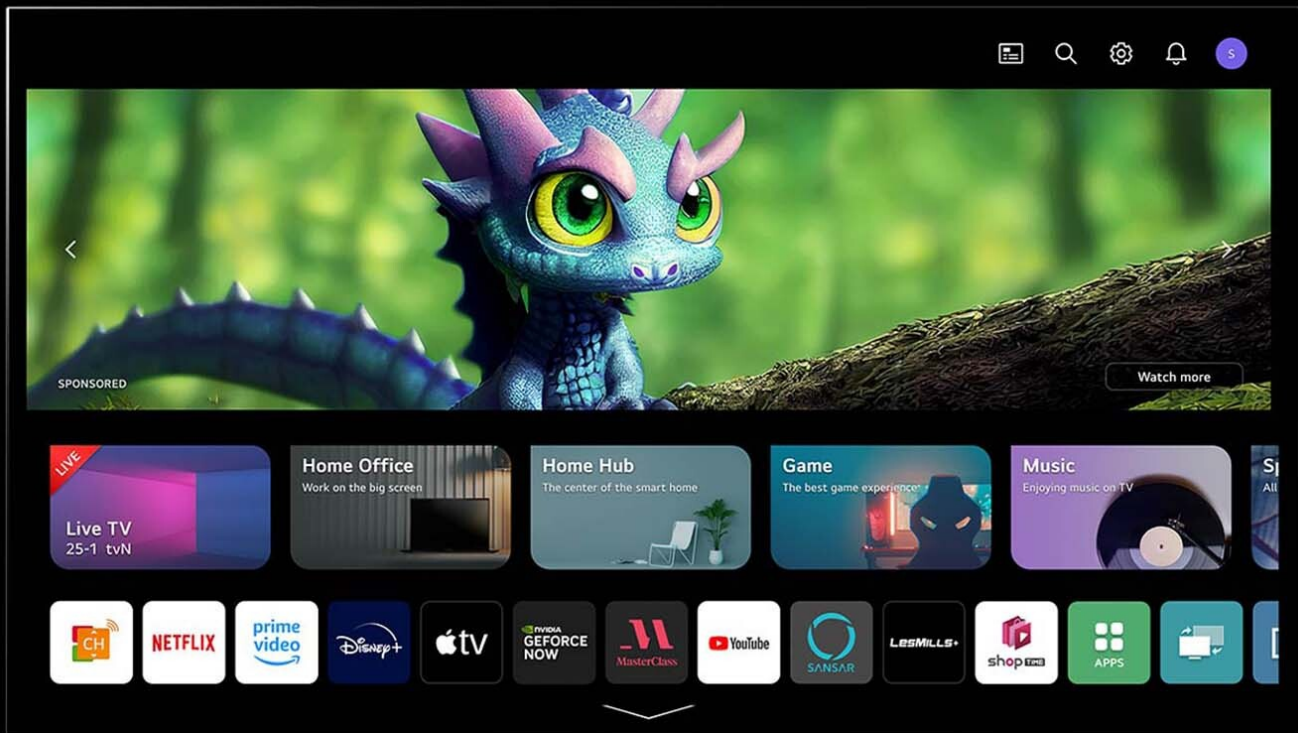

α7 AI Processor Gen6

AI Picture Pro

AI Super
Upscaling

AI Sound Pro

Crystal Clear 4K Experience

Bring your favorite content to life

Real 4K

Bring your favorite content to life

ThinQ AI & webOS

Just say "Hi, LG"

My profile | AI Concierge | AI Picture Wizard | All New Home
Quick Card | Multi View | LG Smart Cam

*Internet connection and subscriptions to streaming services are required; number of LG Channels subject to change.

Best Sound with LG Audio System

WOW Orchestra | Multi-Surround Sound | WOW Interface

True Cinema Experience

NETFLIX

prime video

HBOmax

LG Channels

Ultimate Gameplay