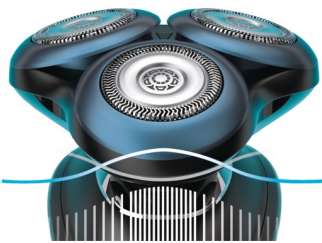

## SkinGlide Rings

Experience the smooth glide of Philips advanced microsphere technology. Inspired by gliding principles in aerodynamics, the shaver rings are coated with thousands of tiny, glass-like spheres for maximum skin comfort.

## GentlePrecision Blades

Get a close shave even on sensitive skin with hardened high-precision blades. The blade edges are engineered to cut hair precisely, minimizing tugging, pulling or repetitive passes, even on a 3-day stubble.

## BeardAdapt Sensor

Shave off even dense beard areas efficiently. The shaver senses your beard density and automatically adjusts the power as needed.