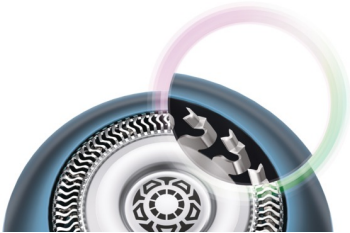

GentlePrecision Blades

Get a close shave even on sensitive skin with hardened high-precision blades. The blade edges are engineered to cut hair precisely, minimizing tugging, pulling or repetitive passes, even on a 3-day stubble.