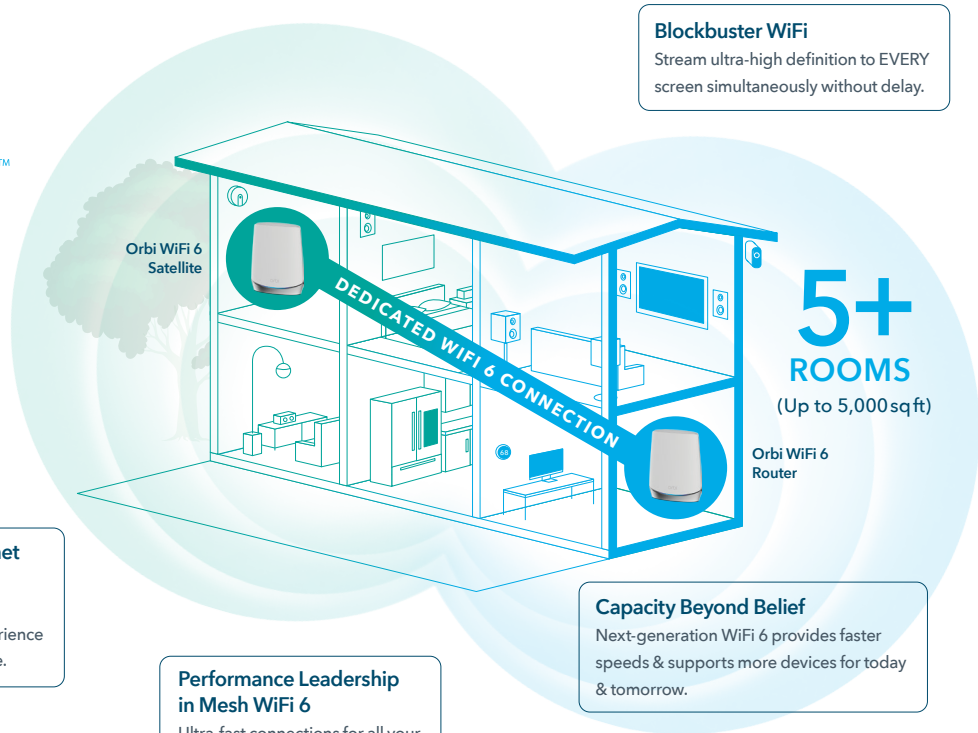

Overview

Break free from limitations with strong, reliable, and lightning fast WiFi in every room of your home. From the top floor down to the basement, Orbi Tri-band Mesh WiFi 6 Systems bring you higher performance & simultaneous WiFi streaming, gaming & browsing on even more devices. This system includes NETGEAR Armor™, advanced cyber security for all your devices.

Don't let your home be a maze of dead zones. Get consistent speeds everywhere with Tri-band dedicated wireless backhaul & 6 Gigabit Ethernet ports.

Cybersecurity With NETGEAR Armor™.

Protect your connected home devices from Internet threats with best-in-class anti-virus, anti-malware & data protection.²

It's Easy.

Enjoying your WiFi has never been easier. With the Orbi app, set up your WiFi, customize your settings & enjoy your new Orbi WiFi in minutes.

More Capacity, More Battery Life.

Don't be held back by limited capacity. Enjoy more devices simultaneously with 4X the capacity than before & improved efficiency for longer battery life.

House Diagram

Robust Smart Home Experience

Use the Orbi app to setup and manage your Orbi WiFi.

NETGEAR Armor empowers you to eliminate vulnerabilities or simply know the status of your home network and devices, anytime, anywhere. Get instant notifications when malicious threats are detected, block unknown devices from joining your Orbi home network or take action on vulnerabilities as they are discovered easily through the Orbi App.