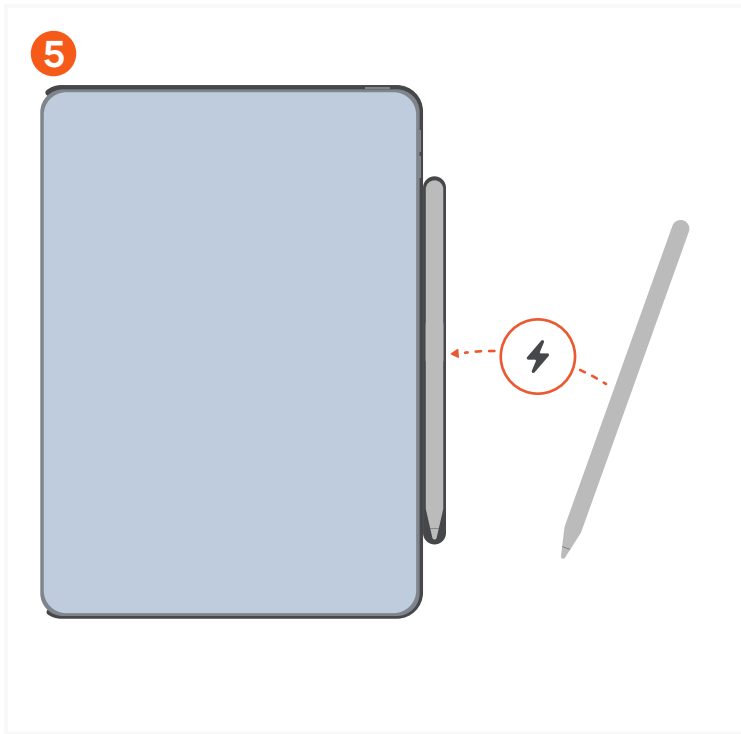

QUICK GUIDE

VEGAN-LEATHER MAGNETIC CASE FOR IPAD PRO

Before installing the case, please properly clean your iPad.

Align the camera cutout with your iPad cameras and snap into place.

Ensure that all 4 clips snap into place from top to bottom.

The case is smart connector compatible.
Compatible with Apple Folio and Magic Keyboard Folio

Snap pencil into place.
Compatible with Apple Pencil (2nd Generation)

A cut-out on the back of the pencil holder provides instant access to the pencil.

Metal ring located on the rear of the case can be used with compatible magnetic stands.

Compatibility:

11-inch version is compatible with:

- iPad Pro 11-inch (1st gen – 4th gen)
- iPad Air (4th gen – 5th gen)