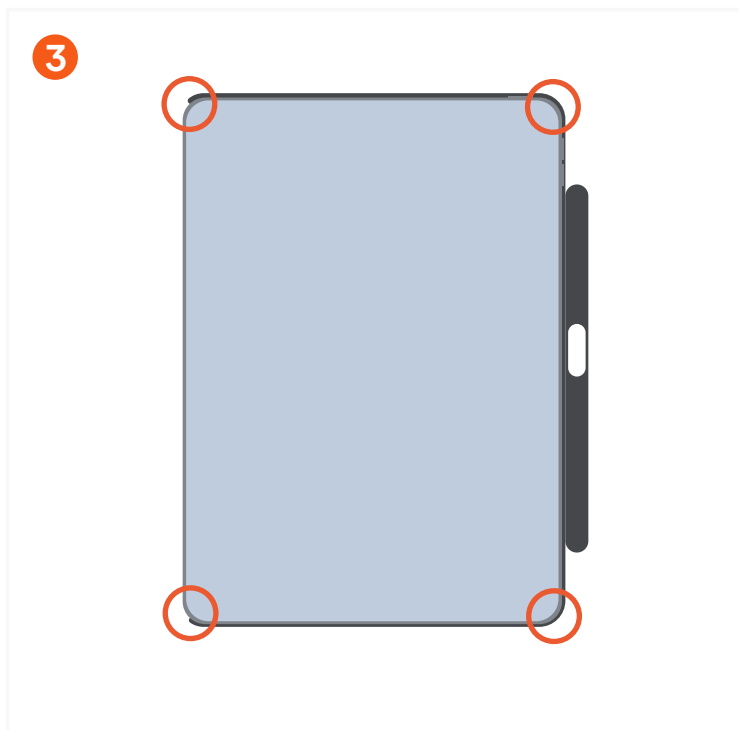

QUICK GUIDE

VEGAN-LEATHER MAGNETIC CASE FOR IPAD PRO

Before installing the case, please properly clean your iPad.

Align the camera cutout with your iPad cameras and snap into place.

Ensure that all 4 clips snap into place from top to bottom.

The case is smart connector compatible.
Compatible with Apple Folio and Magic Keyboard Folio

Snap pencil into place.
Compatible with Apple Pencil (2nd Generation)

A cut-out on the back of the pencil holder provides instant access to the pencil.

Metal ring located on the rear of the case can be used with compatible magnetic stands.

Compatibility:

11-inch version is compatible with:

- iPad Pro 11-inch (1st gen – 4th gen)
- iPad Air (4th gen – 5th gen)