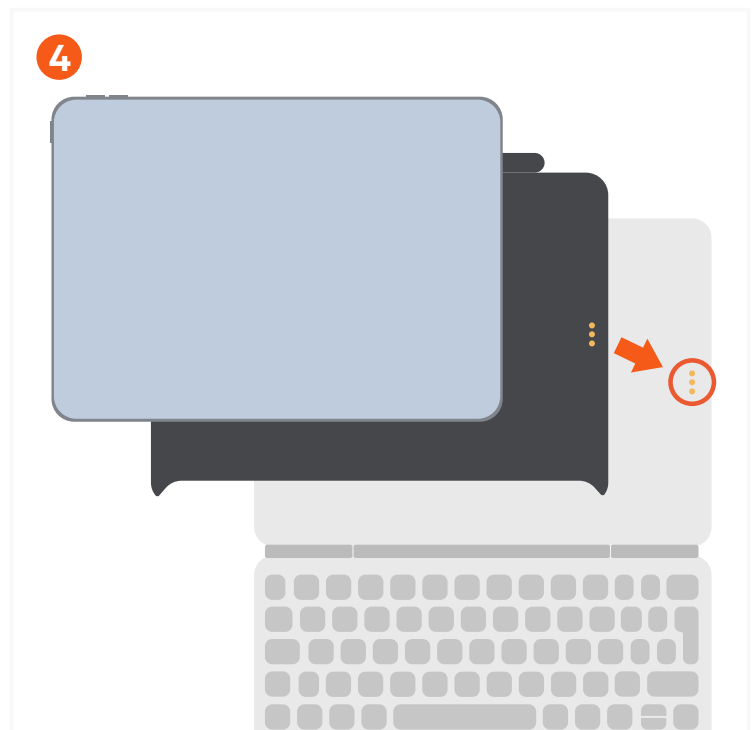

QUICK GUIDE

VEGAN-LEATHER MAGNETIC CASE FOR IPAD PRO

Before installing the case, please properly clean your iPad.

Align the camera cutout with your iPad cameras and snap into place.

Ensure that all 4 clips snap into place from top to bottom.

The case is smart connector compatible.
Compatible with Apple Folio and Magic Keyboard Folio

Snap pencil into place.
Compatible with Apple Pencil (2nd Generation)

A cut-out on the back of the pencil holder provides instant access to the pencil.

Metal ring located on the rear of the case can be used with compatible magnetic stands.

Compatibility:

11-inch version is compatible with:

- iPad Pro 11-inch (1st gen – 4th gen)
- iPad Air (4th gen – 5th gen)