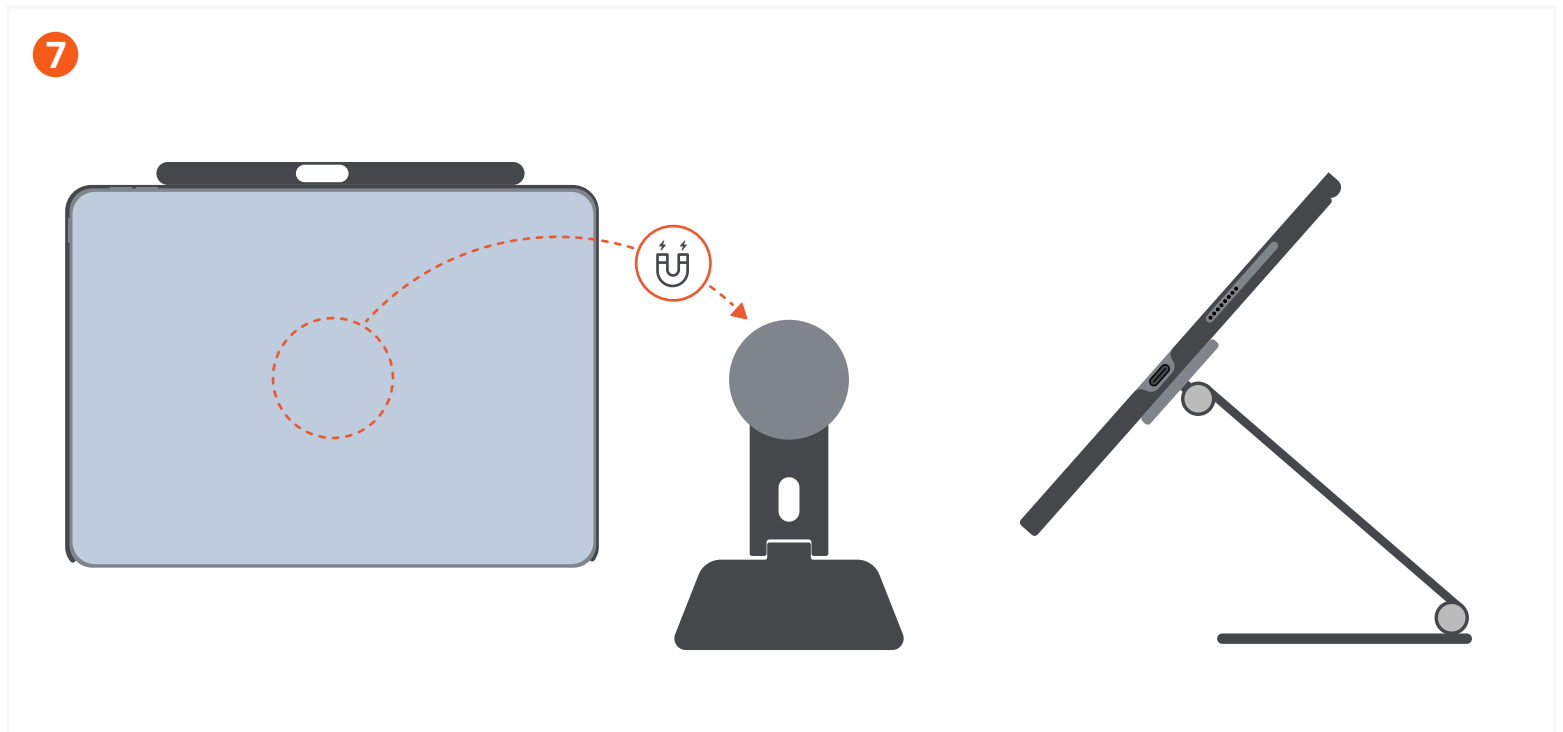

QUICK GUIDE

VEGAN-LEATHER MAGNETIC CASE FOR IPAD PRO

Before installing the case, please properly clean your iPad.

Align the camera cutout with your iPad cameras and snap into place.

Ensure that all 4 clips snap into place from top to bottom.

The case is smart connector compatible.
Compatible with Apple Folio and Magic Keyboard Folio

Snap pencil into place.
Compatible with Apple Pencil (2nd Generation)

A cut-out on the back of the pencil holder provides instant access to the pencil.

Metal ring located on the rear of the case can be used with compatible magnetic stands.

Compatibility:

11-inch version is compatible with:

- iPad Pro 11-inch (1st gen – 4th gen)
- iPad Air (4th gen – 5th gen)