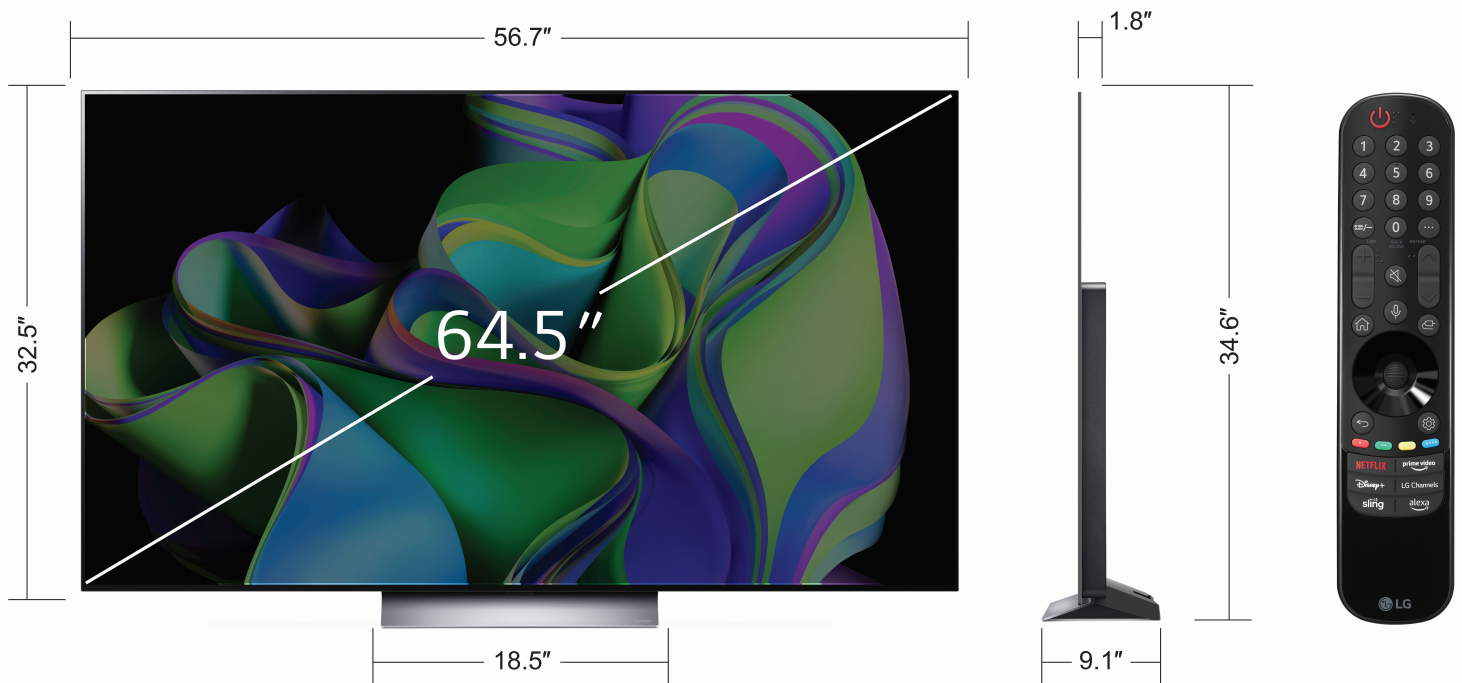

LG OLED

OLED65C3

65" Class
(64.5" Diag)

Dimensions (Inches W x H x D)

56.7 x 32.5 x 1.8 (without stand)

56.7 x 34.6 x 9.1 (with stand)

18.5 x 9.1 (stand footprint)

What's in the box