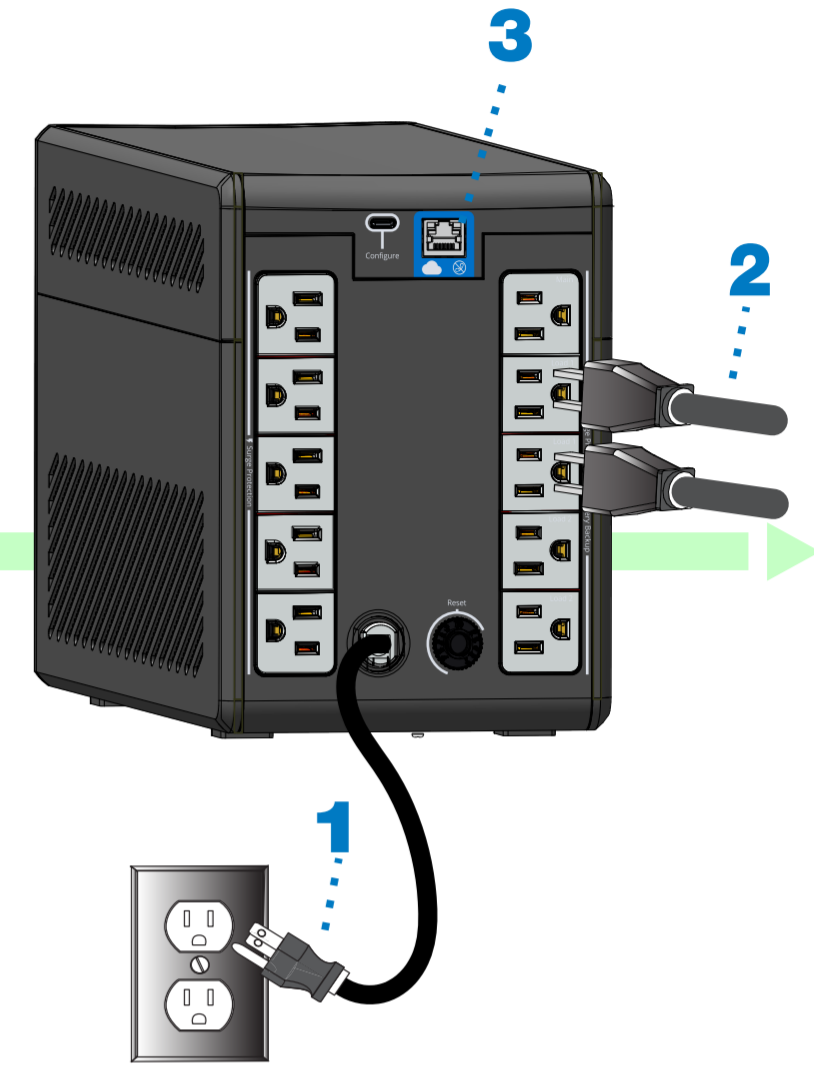

EAT•N

EAT•N

Tripp Lite Series Smart Tower

TRIPP LITE  
SERIES

SMART750LCDTNC (AG-07A2)  
SMART1000LCDTNC (AG-07A4)  
SMART1500LCDTXC (AG-07A3)

[triplite.eaton.com](http://triplite.eaton.com)

Quick Start

? For more information: