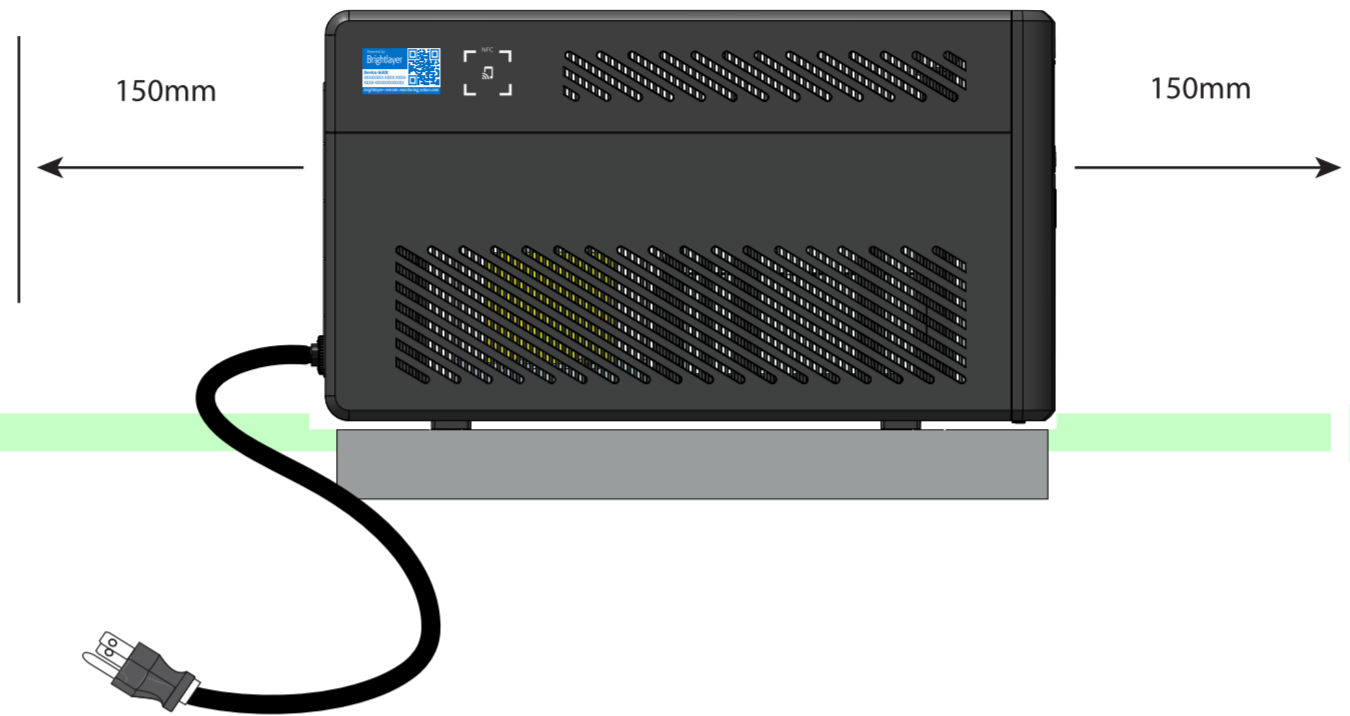

EAT•N

EAT•N

Tripp Lite Series Smart Tower

TRIPP LITE  
SERIES

SMART750LCDTNC (AG-07A2)  
SMART1000LCDTNC (AG-07A4)  
SMART1500LCDTXC (AG-07A3)

[triplite.eaton.com](http://triplite.eaton.com)

Quick Start

? For more information: