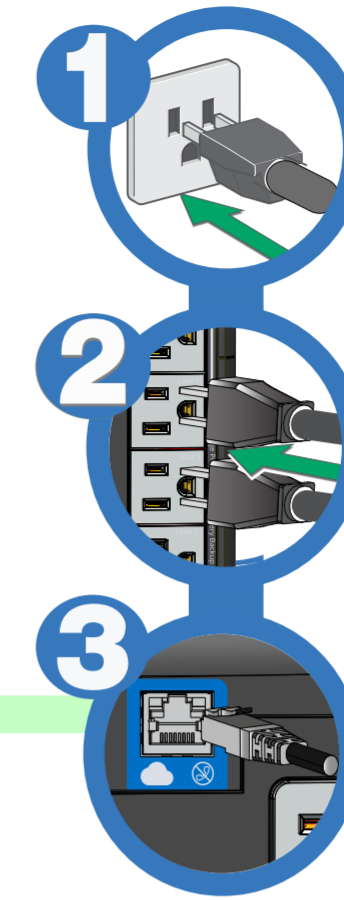

EAT•N

EAT•N

Tripp Lite Series Smart Tower

TRIPP LITE  
SERIES

SMART750LCDTNC (AG-07A2)  
SMART1000LCDTNC (AG-07A4)  
SMART1500LCDTXC (AG-07A3)

[triplite.eaton.com](http://triplite.eaton.com)

Quick Start

? For more information: