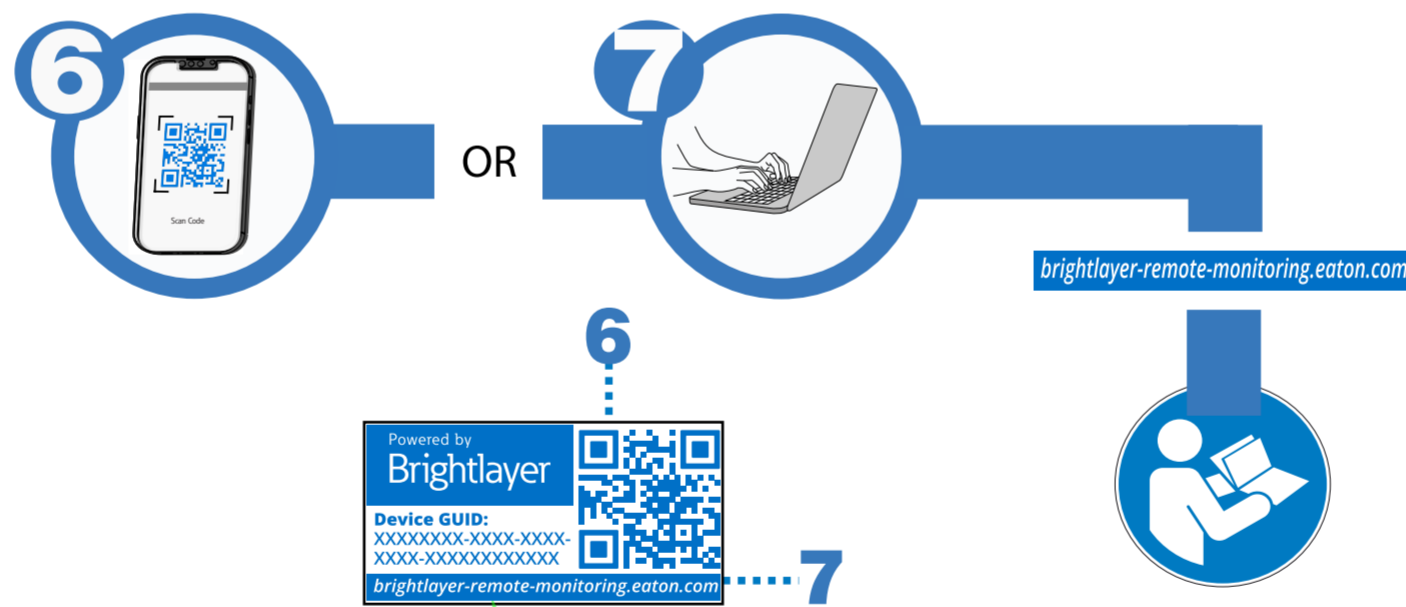

EAT•N

EAT•N

Tripp Lite Series Smart Tower

TRIPP LITE  
SERIES

SMART750LCDTNC (AG-07A2)  
SMART1000LCDTNC (AG-07A4)  
SMART1500LCDTXC (AG-07A3)

[triplite.eaton.com](http://triplite.eaton.com)

Quick Start

? For more information: