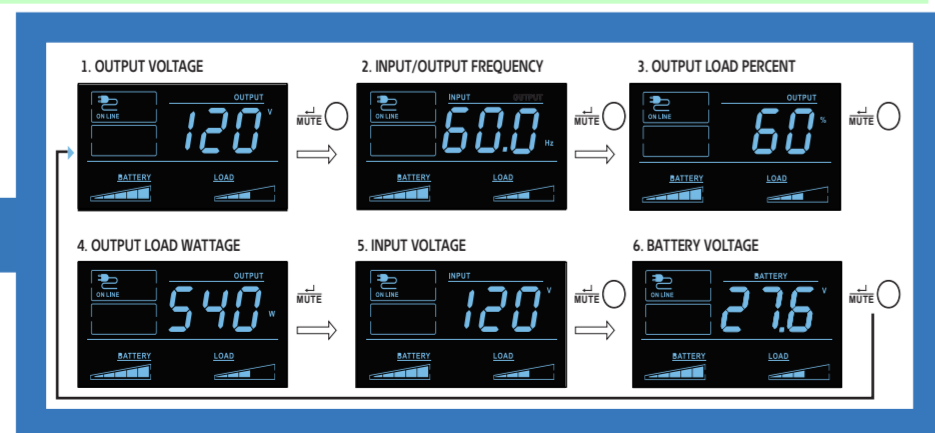

EAT•N

EAT•N

Tripp Lite Series Smart Tower

TRIPP LITE  
SERIES

SMART750LCDTNC (AG-07A2)  
SMART1000LCDTNC (AG-07A4)  
SMART1500LCDTXC (AG-07A3)

[triplite.eaton.com](http://triplite.eaton.com)

Quick Start

? For more information: