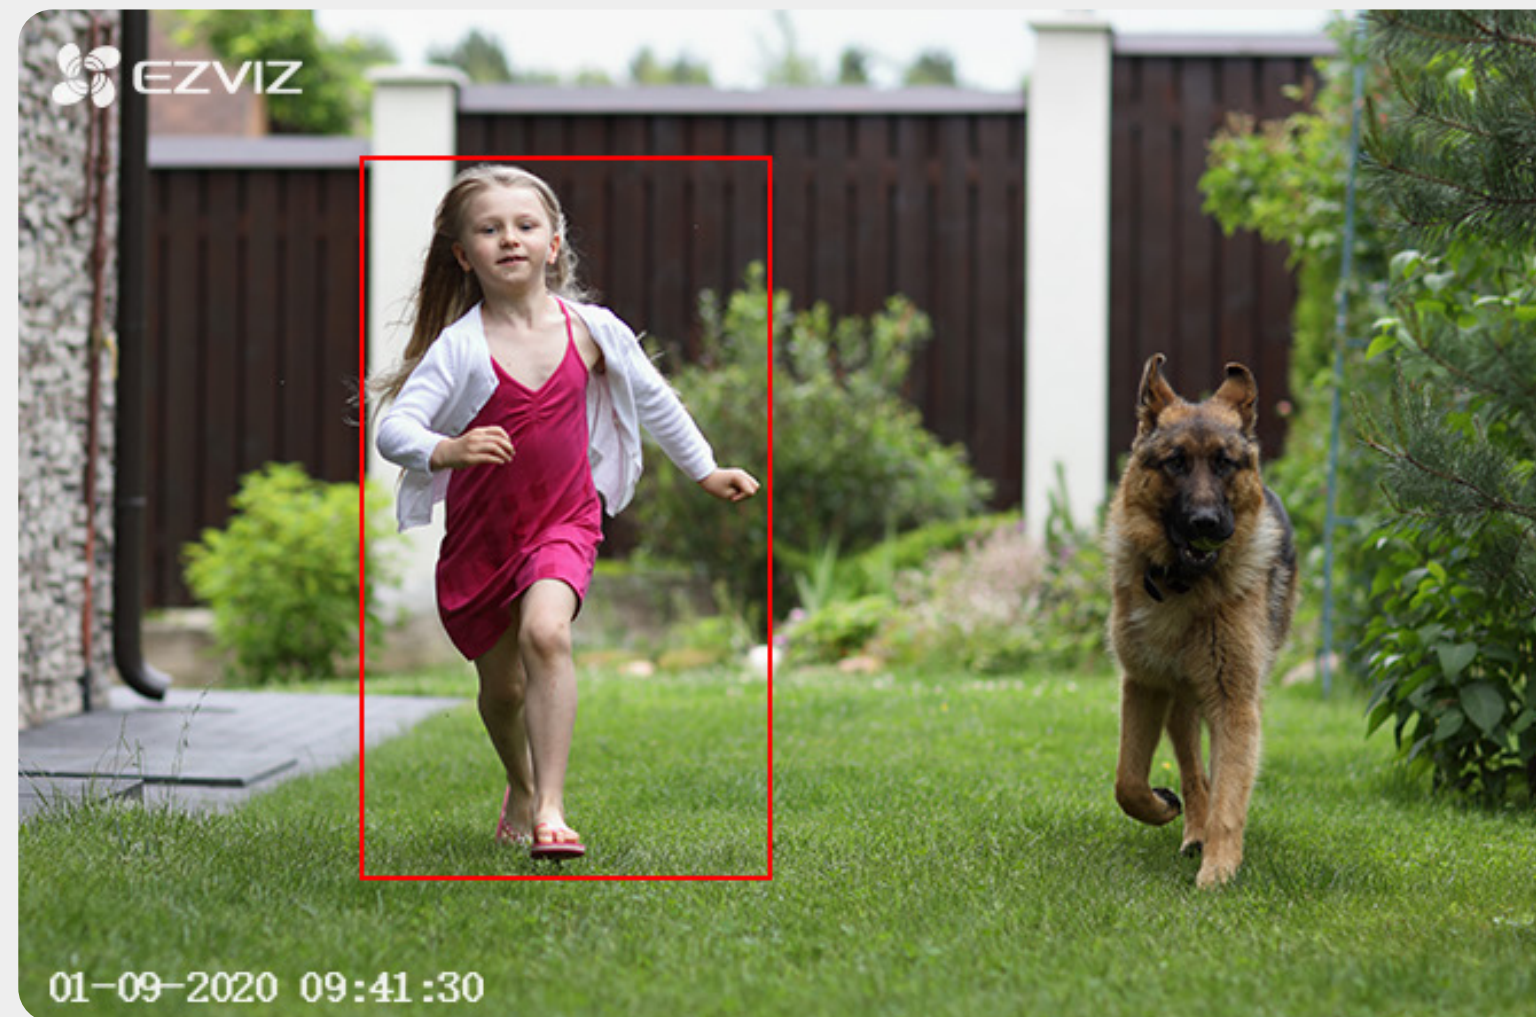

C8C

Outdoor Pan/Tilt Camera

Break the sight boundaries.

The C8C is EZVIZ's first outdoor WiFi Pan/Tilt Camera, a giant breakthrough combining an exquisite design with comprehensive functionality. Capturing more details than ordinary outdoor cameras do, this camera ensures reliable, all-around outdoor protection.

FHD 1080p

Motorized Pan & Tilt for 360° Visual Coverage

AI-Powered Person Detection

Color Night Vision

Active Defense

IP65 Dust and Water Protection

Audio Pick-up

Supports 2.4 GHz WiFi

A better day begins with better vision.

Your surroundings are covered with this outdoor pan/tilt camera. With a 352° horizontal rotation and 95° vertical rotation, the C8C gives you an easy overview of all that's around you. And the EZVIZ App puts it all right on your smartphone or mobile device.

AI-powered person detection.

Smarter than ever! As an upgrade from simple motion detection, the embedded AI algorithm intelligently detects the motion of human shapes in real time. When people enter your customized detection area, you will be alerted immediately.