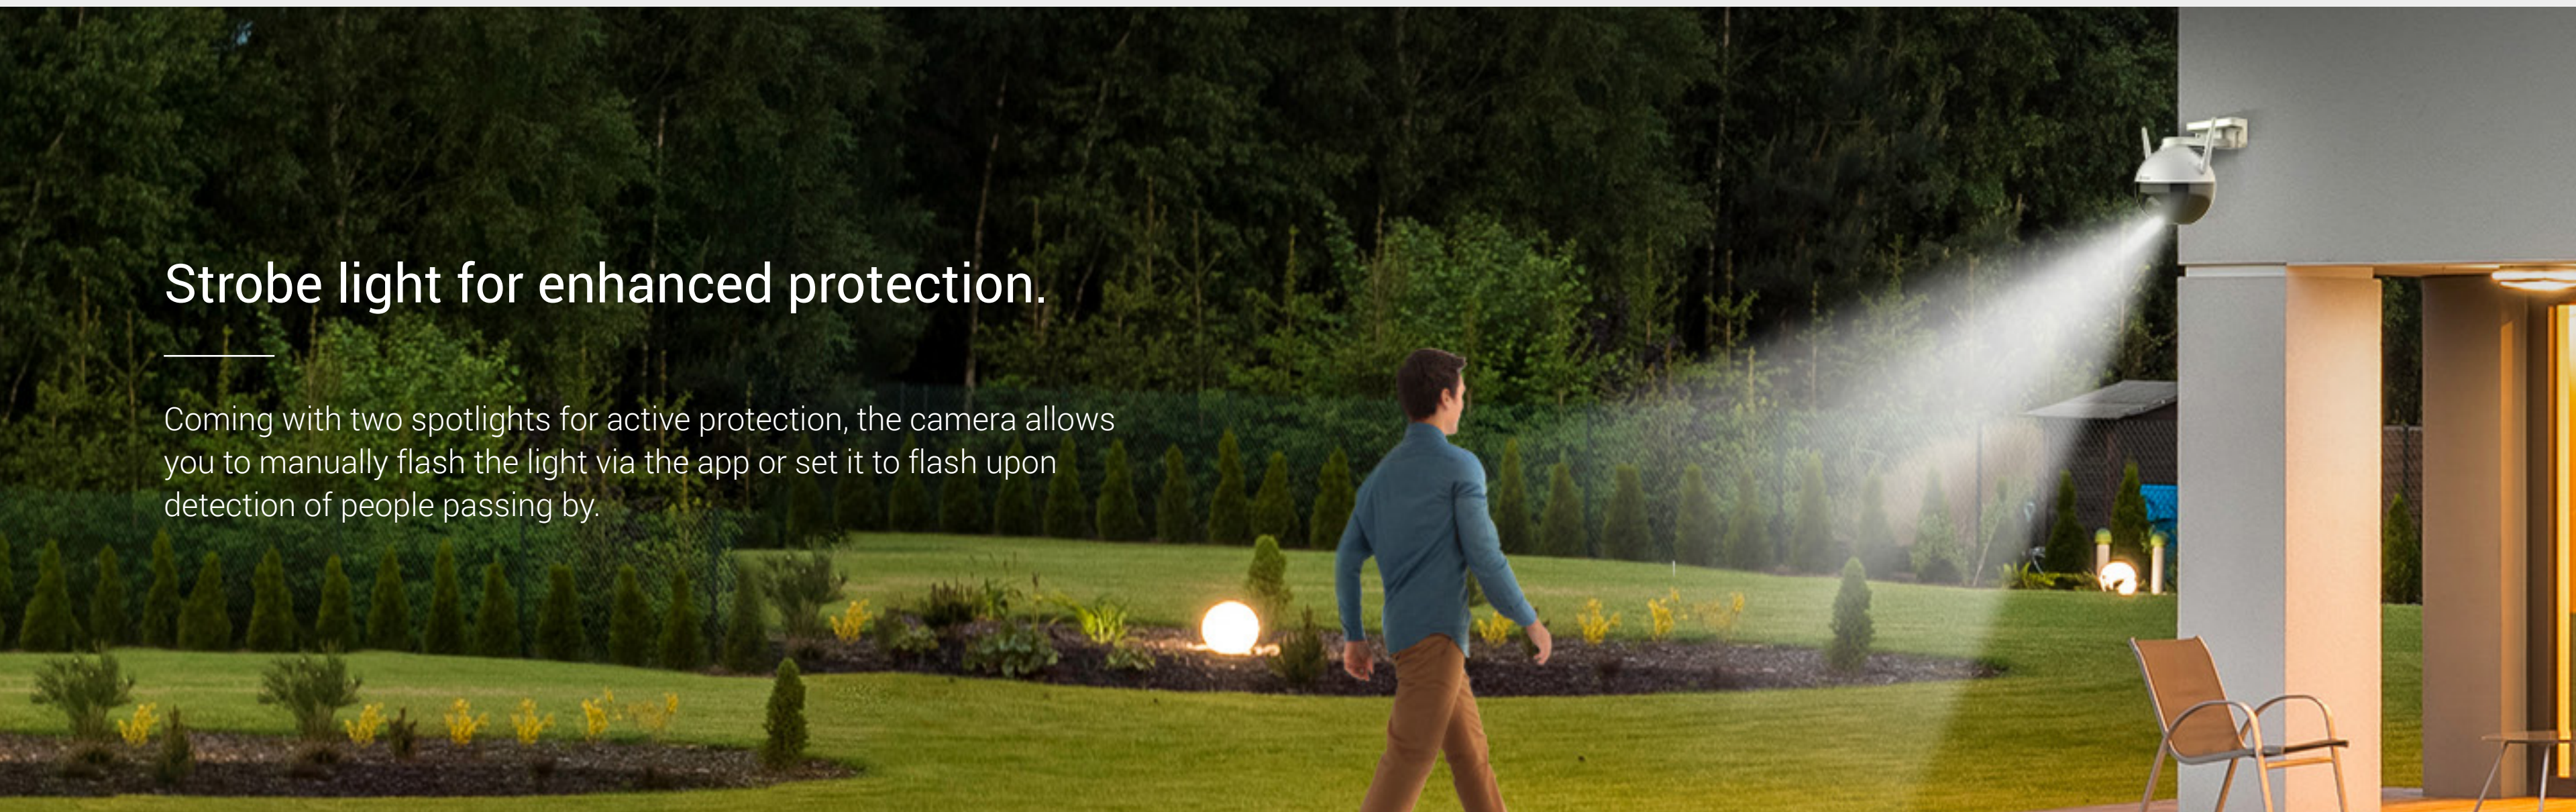

C8C

Outdoor Pan/Tilt Camera

Break the sight boundaries.

The C8C is EZVIZ's first outdoor WiFi Pan/Tilt Camera, a giant breakthrough combining an exquisite design with comprehensive functionality. Capturing more details than ordinary outdoor cameras do, this camera ensures reliable, all-around outdoor protection.

A better day begins with better vision.

Your surroundings are covered with this outdoor pan/tilt camera. With a 352° horizontal rotation and 95° vertical rotation, the C8C gives you an easy overview of all that's around you. And the EZVIZ App puts it all right on your smartphone or mobile device.

AI-powered person detection.

Smarter than ever! As an upgrade from simple motion detection, the embedded AI algorithm intelligently detects the motion of human shapes in real time. When people enter your customized detection area, you will be alerted immediately.

Strobe light for enhanced protection.

Coming with two spotlights for active protection, the camera allows you to manually flash the light via the app or set it to flash upon detection of people passing by.