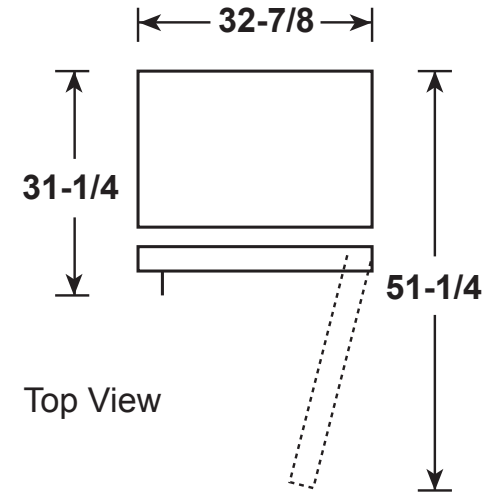

FUF21DLR

GE Appliances 21.3 Cu. Ft. Capacity Frost-Free Upright Freezer

DIMENSIONS AND INSTALLATION INFORMATION (IN INCHES)

AIR CLEARANCE	
Each side (in.)	3
Top (in.)	3
Back (in.)	3

Side View

Top View

For answers to your Monogram, GE Café™ Series, GE Profile™ Series or GE Appliances product questions, visit our website at geappliances.com or call GE Answer Center® Service, 800.626.2000.

Specification Revised 2/17

FUF21DLR

GE Appliances 21.3 Cu. Ft. Capacity Frost-Free Upright Freezer

FEATURES AND BENEFITS

ENERGY STAR® qualified

LED interior lighting - Automatically illuminates when door is open