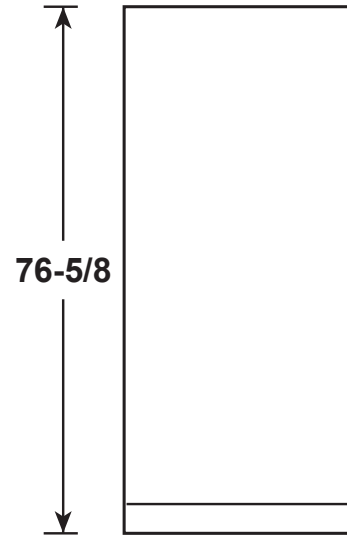

FUF21DLR

GE Appliances 21.3 Cu. Ft. Capacity Frost-Free Upright Freezer

DIMENSIONS AND INSTALLATION INFORMATION (IN INCHES)

AIR CLEARANCE	
Each side (in.)	3
Top (in.)	3
Back (in.)	3

Side View

Top View

For answers to your Monogram, GE Café™ Series, GE Profile™ Series or GE Appliances product questions, visit our website at geappliances.com or call GE Answer Center® Service, 800.626.2000.

Specification Revised 2/17

FUF21DLR

GE Appliances 21.3 Cu. Ft. Capacity Frost-Free Upright Freezer

FEATURES AND BENEFITS

ENERGY STAR® qualified

LED interior lighting - Automatically illuminates when door is open