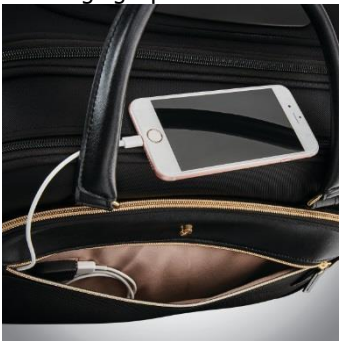

2 Charging Options!