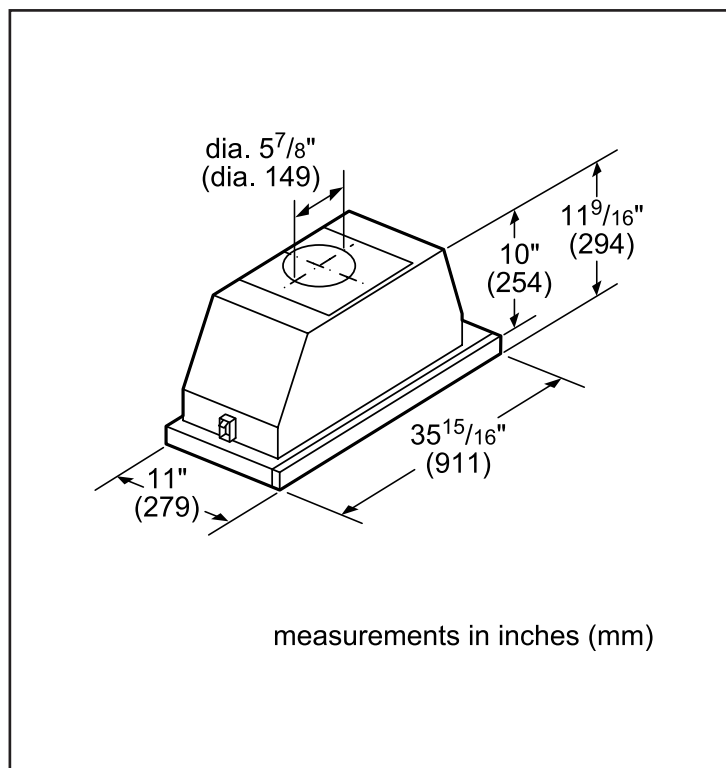

36" Pull-Out Hood

500 Series – Stainless Steel HUI56551UC

Installation Details

Accessories: To purchase Bosch accessories, cleaners & parts please visit www.bosch-home.com/us/store or call 1-800-944-2904 (Mon to Fri 5 am to 6 pm PST, Sat 6 am to 3 pm PST).

Notes: All height, width and depth dimensions are shown in inches. BSH reserves the absolute and unrestricted right to change product materials and specifications, at any time, without notice. Consult the product's installation instructions for final dimensional data and other details prior to making cutout.

Warranties: Please see Use & Care manual or Bosch website for statement of limited warranty.

For more information on our entire line of products, go to www.bosch-home.com/us or call 1-800-944-2904

© BSH Home Appliances Corporation. All rights reserved. Bosch is a registered trademark of Robert Bosch GmbH.