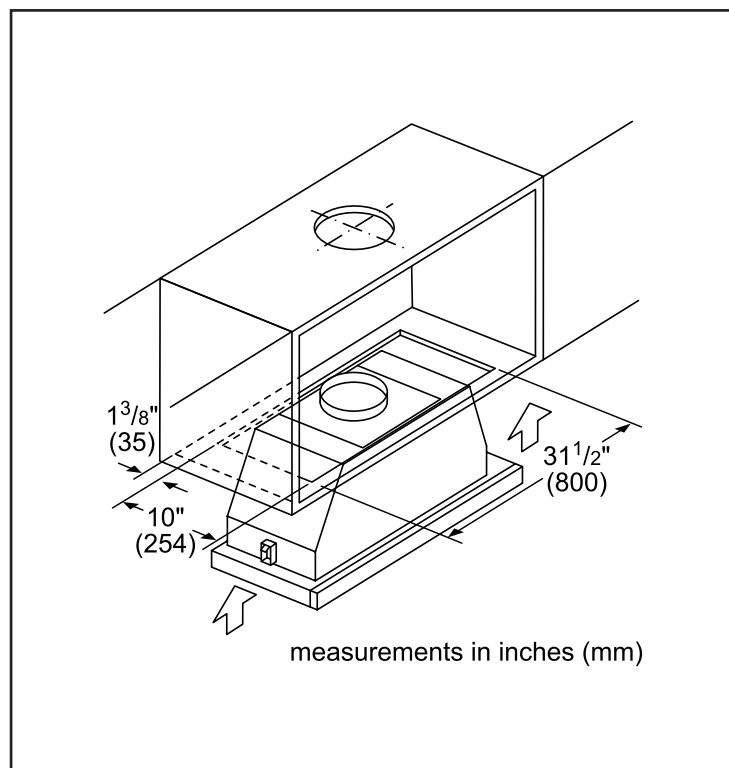

36" Pull-Out Hood

500 Series – Stainless Steel HUI56551UC

Installation Details

Accessories: To purchase Bosch accessories, cleaners & parts please visit www.bosch-home.com/us/store or call 1-800-944-2904 (Mon to Fri 5 am to 6 pm PST, Sat 6 am to 3 pm PST).

Notes: All height, width and depth dimensions are shown in inches. BSH reserves the absolute and unrestricted right to change product materials and specifications, at any time, without notice. Consult the product's installation instructions for final dimensional data and other details prior to making cutout.

Warranties: Please see Use & Care manual or Bosch website for statement of limited warranty.

For more information on our entire line of products, go to www.bosch-home.com/us or call 1-800-944-2904

© BSH Home Appliances Corporation. All rights reserved. Bosch is a registered trademark of Robert Bosch GmbH.