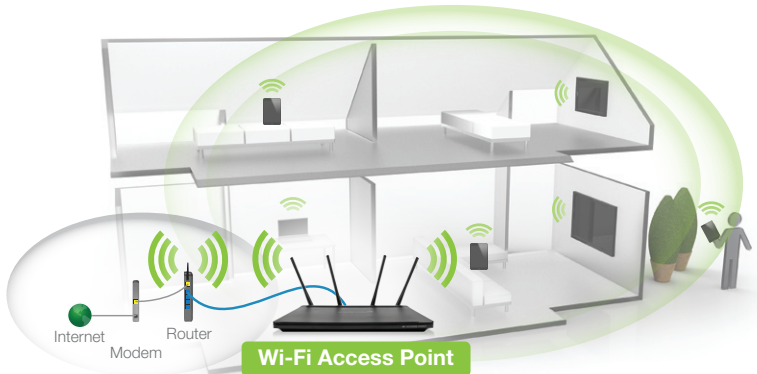

ATHENA-AP HIGH POWER™ AC2600 WI-FI® ACCESS POINT

WITH MU-MIMO

The ATHENA-AP is the ultimate Wi-Fi Access Point for the multi-device household. It adds whole home Wi-Fi coverage to any existing Wi-Fi network. Built with a powerful 1.3GHz Quad-Core Processor, 16 high power amplifiers, and 4 high gain antennas, the ATHENA-AP delivers unrivaled Wi-Fi performance. It is designed to provide unmatched range, speed, and reliability for the most demanding networks with many connected devices. Incredibly fast AC2600 Wi-Fi technology provides up to 2.53Gbps, making lag and buffering a thing of the past for everyone. The ATHENA-AP also features cutting edge MU-MIMO technology that enables multiple devices to receive data at once, granting uninterrupted streaming for all. Get rid of your Wi-Fi dead zones, stream movies and shows with ease, and be free with your mobile devices. Whole-home Wi-Fi is here, with the ATHENA-AP.

HOW IT WORKS

The **ATHENA-AP** instantly adds unmatched Wi-Fi performance and coverage to any existing network by attaching to a router or network switch and blanketing a home or office with blazing-fast Wi-Fi.

HIGH POWER TECHNOLOGY

Standard APs stream data to just one device at a time, but the ATHENA-AP with MU-MIMO streams data to multiple devices at once. This means faster Wi-Fi.²

ATHENA-AP
with MU-MIMO

Standard Access Point