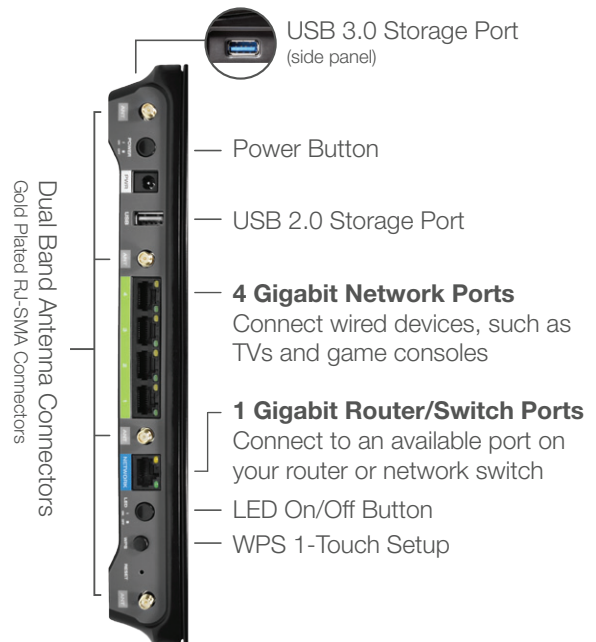

PRODUCT COMPARISON

High Power Wireless-N Access Point
AP300

High Power AC1300 Access Point
APA1300M

TITAN-AP High Power AC1900 Access Point
APA1900

ATHENA-AP High Power AC2600 Access Point
APA2600M

SPEED PERFORMANCE

N300 N Speeds	●			
AC1300 Dual Band N+AC Speeds		●		
AC1900 Dual Band N+AC Speeds			●	
AC2600 Dual Band N+AC Speeds				●

COVERAGE

Good Range	●			
Extreme Range		●		
Ultimate Range			●	●

ANTENNAS

External	2	2	4	4
High Gain	●	●	●	●
4 Antenna Technology			●	●

KEY FEATURES

4X Stream Wi-Fi				●
MU-MIMO Technology		●		●
Dual-Core Processor			●	
Quad-Core Processor		●		●
Wi-Fi Coverage Controls	●	●	●	●
USB 2.0 Storage			●	●
USB 3.0 Storage		●	●	●
Gigabit Ports		4	4	4
User Access / Guest Networks	●	●	●	●

TECHNICAL SPECIFICATIONS

Frequency Bands: 2.4GHz/5GHz 802.11a/b/g/n/ac

Wireless Speed: 2.4GHz 800Mbps +

5GHz 1733Mbps (simultaneous)

Processor: High Power 1.3GHz Quad-Core Processor

Memory: 128MB Flash, 256 DDR3

Amplifiers: 4 x 2.4GHz Amplifiers

4 x 5GHz Amplifiers

8 x Low Noise Amplifiers

Antennas: 4 x Detachable High Gain 5dBi Dual Band Antennas

Ports: 1 x RJ-45 10/100/1000M (Network)

4 x RJ-45 10/100/1000M (LAN)

1 x USB 3.0 Port

1 x USB 2.0 Port

PACKAGE CONTENTS

- **ATHENA-AP** High Power AC2600 Wi-Fi Access Point with MU-MIMO
- 4 x Detachable High Gain Dual Band Antennas
- Power Adapter (100-240v)
- Setup Guide

SYSTEM REQUIREMENTS

- A router or network switch with an available network (LAN) port
- Computer with wired or wireless network adapter

Specifications are subject to change without notice.

² All transmission rates listed, for example 800Mbps for 2.4GHz and 1733Mbps for 5GHz, are the physical data rates. Actual data throughput will be lower and may depend on external factors as well as the combination of devices connected to the router. AC2600 wireless speeds are achieved when connecting to other AC2600 capable devices.

⁴ For MU-MIMO to work, additional MU-MIMO capable devices must be connected to the network. To achieve the "up to 3X" data rate increase, three or more 1x1 MU-MIMO devices are needed with optimal network environment conditions. For the latest MU-MIMO functionality, a firmware upgrade may be required.

AirPlay, AirPrint, Home Sharing are either registered trademarks or trademarks of Apple Inc. Wi-Fi, Wi-Fi Protected Setup, and WPA2 are either registered trademarks or trademarks of the Wi-Fi Alliance.

Designed by Amped Wireless in the USA

Amped Wireless
13089 Peyton Dr. #C307
Chino Hills, CA 91709
1(888) 573-8830

amped | wireless
www.ampedwireless.com