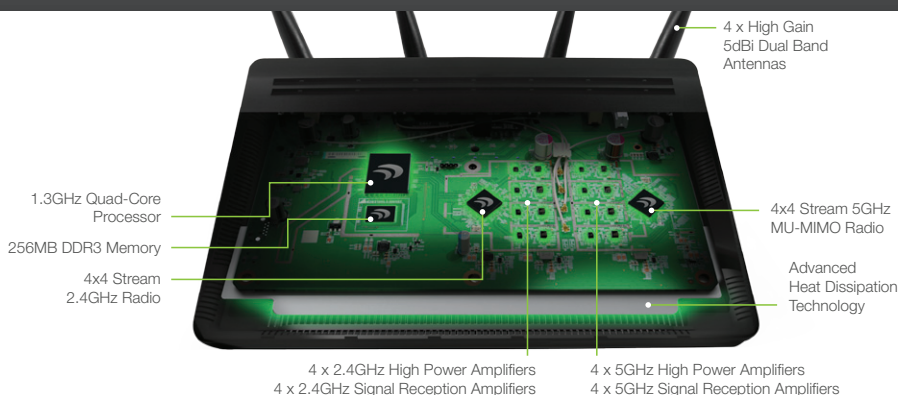

HIGH POWER TECHNOLOGY

Standard APs stream data to just one device at a time, but the ATHENA-AP with MU-MIMO streams data to multiple devices at once. This means faster Wi-Fi.²