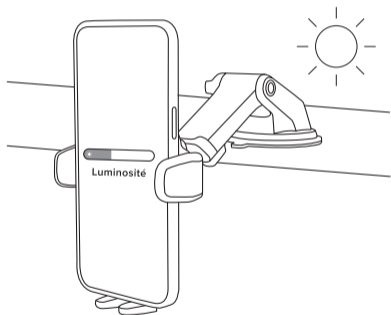

Veillez noter

Votre téléphone dispose d'une fonction de protection contre la surchauffe. Cela signifie que lorsque vous utilisez plusieurs applications en même temps, telles que le GPS et la diffusion de musique, la vitesse de chargement sans fil peut ralentir.

Pour éviter la surchauffe, nous vous recommandons de placer votre support Auto Sense sous le tableau de bord à l'abri de la lumière directe du soleil et de réduire la luminosité de l'écran de votre téléphone.