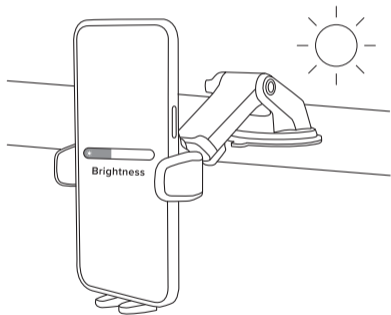

## PLEASE NOTE

Your phone has an **overheating protection** feature. This means that when you use multiple apps at the same time, such as GPS and music streaming, the wireless **charging speed** may slow down.

To prevent overheating we recommend positioning your Auto Sense cradle **below the dashboard** out of direct sunlight, and reducing your phone's screen **brightness**.