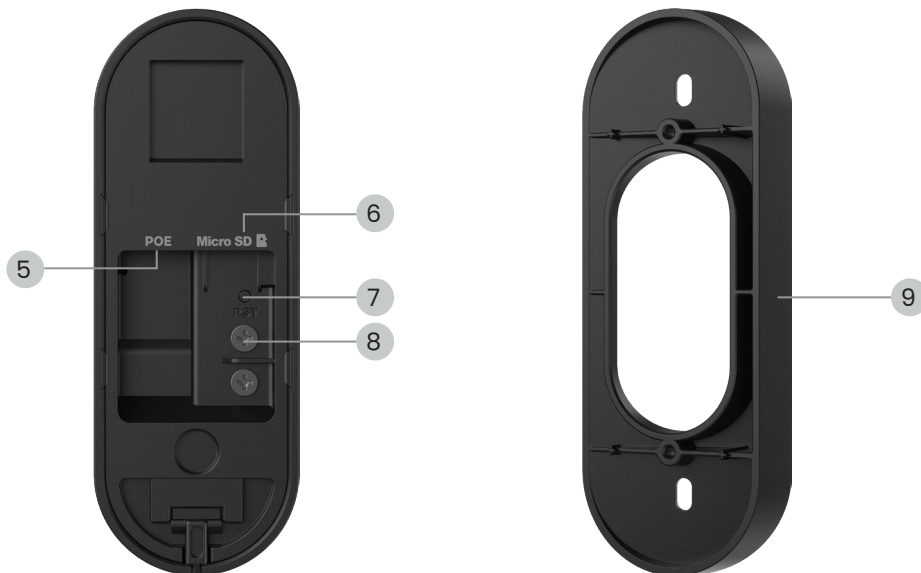

Gallery

One App/Client for All Control

Stay connected to your home or business anytime, anywhere.

Privacy in Your Hands

We made it a priority to ensure that your privacy is protected and your data is for your eyes only.

Model	D340P	
Video & Audio	Image Sensor	1/2.7" CMOS Sensor
	Video Resolution	5MP (2560 X 1920) @ 20fps
	Lens	f=2.26 mm, F/2.0, with IR cut
	Video Format	H.264
	Field of View	Horizontal 134°, Vertical 97°, Diagonal 180°
	Infrared Night Vision	Up to 100ft (30m)
	Pre-Motion Recording	Support
	Audio	Two-way audio, noise reduction, echo suppression
	Quick Replies	Support
Power	PoE	IEEE 802.3af, 48V Active
	Hardwired	12-24VAC 50/60Hz, 24VDC
Interface	Power	Power port
	System	Reset button
	Ethernet	One 10M/100Mbps RJ45
	Storage	microSD card slot (Max. 256GB), works with Reolink NVR
	Audio	Built-in 2 microphones & a speaker
Software	Frame Rate	Mainstream: 2fps - 20fps (default: 20fps) Substream: 4fps - 15fps (default: 10fps)
	Code Rate	Mainstream: 1024Kbps - 6144Kbps (default: 4096Kbps) Substream: 64Kbps - 512Kbps (default: 256Kbps)
	Browsers Supported	Edge, Chrome, Firefox, Safari
	OS Supported	PC: Windows, Mac OS; Smartphone: iOS, Android
	Smart Alarm	Motion detection/person/vehicle detection; visit notification
	Record Mode	Motion recording (default); 24/7 recording; scheduled recording
	Protocols & Standards	HTTPS, IPv4, UPNP, RTSP, RTMP, ONVIF, SMTP, NTP, DHCP, DNS, DDNS, FTP, P2P
	Works with	Alexa, Google Assistant
Working Environment	Temperature	14°F ~ 122°F (-10°C ~ 50°C)
	Humidity	Operating humidity: 10% ~ 90%
	Weatherproof	Yes
Size & Weight	Dimensions	5.24 x 1.89 x 0.91 in (133 x 48 x 23 mm)
	Weight	0.21 lbs (96g)
Warranty	Limited Warranty	2-year limited warranty. For support, visit https://support.reolink.com/hc/en-us/

- 1 Lens
- 2 Button
- 3 Doorbell Status Light
- 4 Chime Status Light

- 5 Network
- 6 microSD Card Slot
- 7 Reset Button
- 8 Binding Post
- 9 Wedge - Video Doorbell

What's in the box

Reolink Video Doorbell PoE