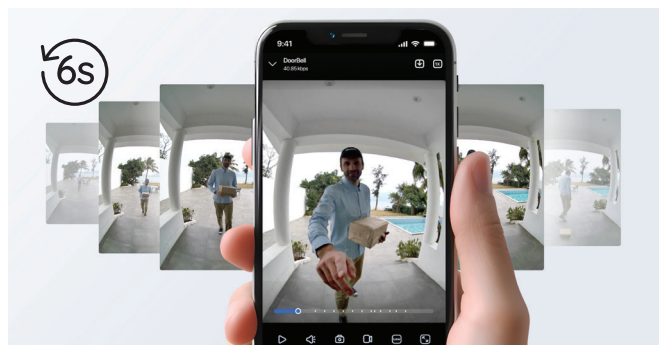

More Than Double the Clarity of 1080p

Experience a vivid, ultra-sharp view of your doorstep with 5MP resolution that delivers twice the detail of standard 1080p. This 2K+ precision captures every critical detail with stunning high-definition clarity.

Smarter Alerts. Zero Distractions

Get instant, accurate person and vehicle notifications while custom motion zones ensure you only focus on the areas that matter most.

Capture the Entire Scene

Ultra-wide 180° viewing angle sees the whole scene from top to bottom, capturing every action.

Interactive Communication & Auto-Reply

Engage in real-time with built-in two-way audio, or use preset voice messages to automatically respond to visitors when you're unavailable.

Never Miss the Action

Records 6 seconds before the detection of the event to capture important evidence.

Gallery

One App/Client for All Control

Stay connected to your home or business anytime, anywhere.

Privacy in Your Hands

We made it a priority to ensure that your privacy is protected and your data is for your eyes only.