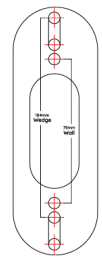

Model	D340P	
Video & Audio	Image Sensor	1/2.7" CMOS Sensor
	Video Resolution	5MP (2560 X 1920) @ 20fps
	Lens	f=2.26 mm, F/2.0, with IR cut
	Video Format	H.264
	Field of View	Horizontal 134°, Vertical 97°, Diagonal 180°
	Infrared Night Vision	Up to 100ft (30m)
	Pre-Motion Recording	Support
	Audio	Two-way audio, noise reduction, echo suppression
	Quick Replies	Support
Power	PoE	IEEE 802.3af, 48V Active
	Hardwired	12-24VAC 50/60Hz, 24VDC
Interface	Power	Power port
	System	Reset button
	Ethernet	One 10M/100Mbps RJ45
	Storage	microSD card slot (Max. 256GB), works with Reolink NVR
	Audio	Built-in 2 microphones & a speaker
Software	Frame Rate	Mainstream: 2fps - 20fps (default: 20fps) Substream: 4fps - 15fps (default: 10fps)
	Code Rate	Mainstream: 1024Kbps - 6144Kbps (default: 4096Kbps) Substream: 64Kbps - 512Kbps (default: 256Kbps)
	Browsers Supported	Edge, Chrome, Firefox, Safari
	OS Supported	PC: Windows, Mac OS; Smartphone: iOS, Android
	Smart Alarm	Motion detection/person/vehicle detection; visit notification
	Record Mode	Motion recording (default); 24/7 recording; scheduled recording
	Protocols & Standards	HTTPS, IPv4, UPNP, RTSP, RTMP, ONVIF, SMTP, NTP, DHCP, DNS, DDNS, FTP, P2P
	Works with	Alexa, Google Assistant
Working Environment	Temperature	14°F ~ 122°F (-10°C ~ 50°C)
	Humidity	Operating humidity: 10% ~ 90%
	Weatherproof	Yes
Size & Weight	Dimensions	5.24 x 1.89 x 0.91 in (133 x 48 x 23 mm)
	Weight	0.21 lbs (96g)
Warranty	Limited Warranty	2-year limited warranty. For support, visit https://support.reolink.com/hc/en-us/

- 1 Lens
- 2 Button
- 3 Doorbell Status Light
- 4 Chime Status Light

- 5 Network
- 6 microSD Card Slot
- 7 Reset Button
- 8 Binding Post
- 9 Wedge - Video Doorbell

What's in the box

Reolink Video Doorbell PoE

Reolink Chime

Mounting Plate

Wedge

Mounting Hole Template

Jumper Cables

Operational Instructions

1m Network Cable

Pack of Screws