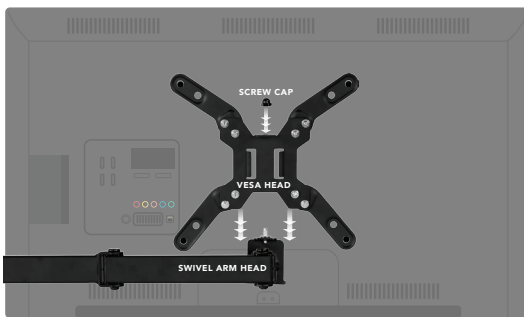

With the included extension arms, this monitor mount will fit larger monitors, as well as ultrawide models.

Full motion design allows tilt up and down, swivel left and right, as well as height adjustment, making it easy to find the perfect viewing angle for more ergonomic setting.

- Universal single monitor mount
- Height adjustable, swivel, and tilt
- Heavy-duty clamp or grommet base
- Removable VESA plate

**DESIGN.** Ideal for home and office.

**ERGONOMIC.** Provides healthy set up.

# Monitor Desk Mount For Large Monitors with VESA 200 Pattern

MOUNT-IT.COM

Tel: 858.413.7670 • Fax: 858.762.3757

Email: sales@mount-it.com

EASY SLIDE INSTALLATION  
DETACHABLE VESA HEAD