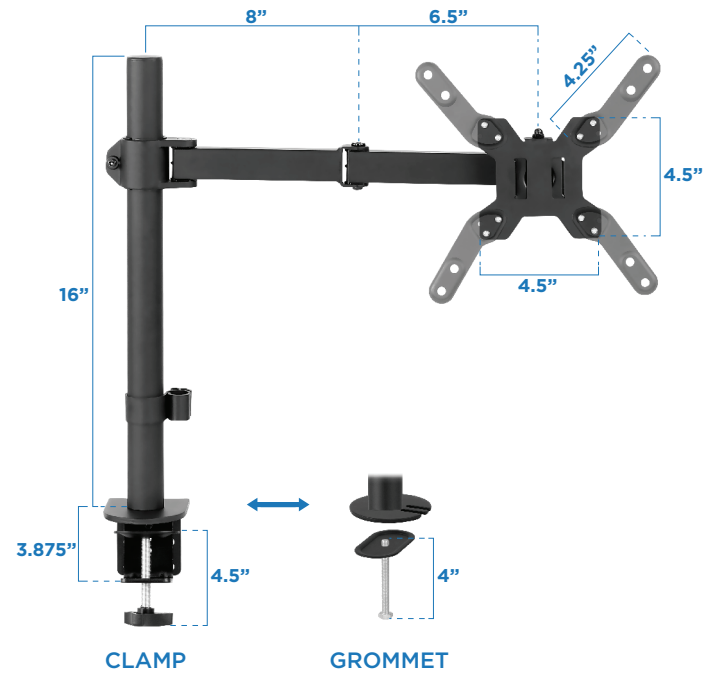

With the included extension arms, this monitor mount will fit larger monitors, as well as ultrawide models.

Full motion design allows tilt up and down, swivel left and right, as well as height adjustment, making it easy to find the perfect viewing angle for more ergonomic setting.

- Universal single monitor mount
- Height adjustable, swivel, and tilt
- Heavy-duty clamp or grommet base
- Removable VESA plate

**DESIGN.** Ideal for home and office.

**ERGONOMIC.** Provides healthy set up.

# Monitor Desk Mount For Large Monitors with VESA 200 Pattern

MOUNT-IT.COM

Tel: 858.413.7670 • Fax: 858.762.3757

Email: sales@mount-it.com

EASY SLIDE INSTALLATION  
DETACHABLE VESA HEAD

### MONITOR DESK MOUNT FOR LARGE MONITORS WITH VESA 200 PATTERN

Screen Sizes:	13" to 42"
Weight Capacity:	22 lbs
Tilt:	+/- 180°
Swivel:	360° all joints
VESA:	75x75, 100x100, 200x100, 200x200, 250x100

- Full motion single arm
- Clamp or grommet base installation
- Easy slide detachable VESA head
- Cable management clips included