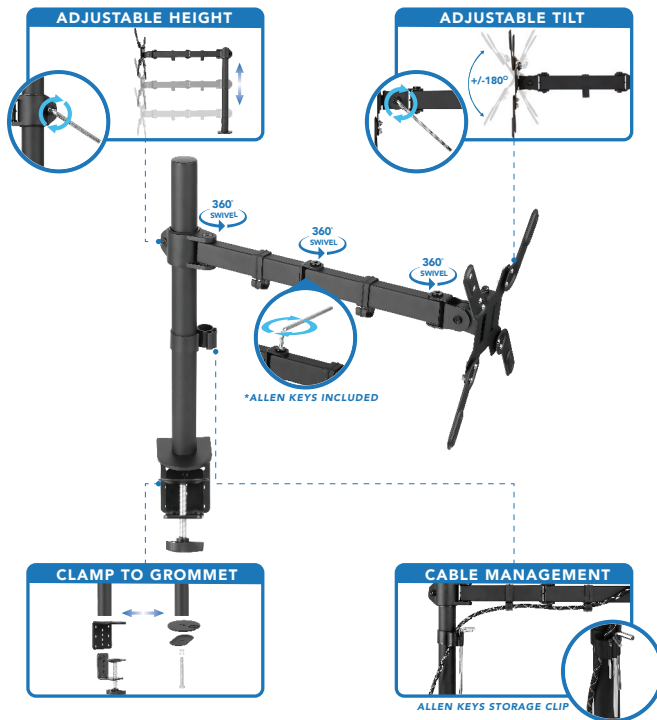

With the included extension arms, this monitor mount will fit larger monitors, as well as ultrawide models.

Full motion design allows tilt up and down, swivel left and right, as well as height adjustment, making it easy to find the perfect viewing angle for more ergonomic setting.

- Universal single monitor mount
- Height adjustable, swivel, and tilt
- Heavy-duty clamp or grommet base
- Removable VESA plate

**DESIGN.** Ideal for home and office.

**ERGONOMIC.** Provides healthy set up.

# Monitor Desk Mount For Large Monitors with VESA 200 Pattern

MOUNT-IT.COM

Tel: 858.413.7670 • Fax: 858.762.3757

Email: sales@mount-it.com

EASY SLIDE INSTALLATION  
DETACHABLE VESA HEAD

### MONITOR DESK MOUNT FOR LARGE MONITORS WITH VESA 200 PATTERN

Screen Sizes:	13" to 42"
Weight Capacity:	22 lbs
Tilt:	+/- 180°
Swivel:	360° all joints
VESA:	75x75, 100x100, 200x100, 200x200, 250x100

- Full motion single arm
- Clamp or grommet base installation
- Easy slide detachable VESA head
- Cable management clips included