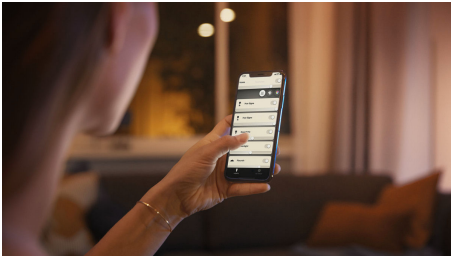

Control up to 10 lights with the Bluetooth app

With the Hue Bluetooth app, you can control your Hue smart lights in a single room of your home. Add up to 10 smart lights and control them all with just the touch of a button on your mobile device.